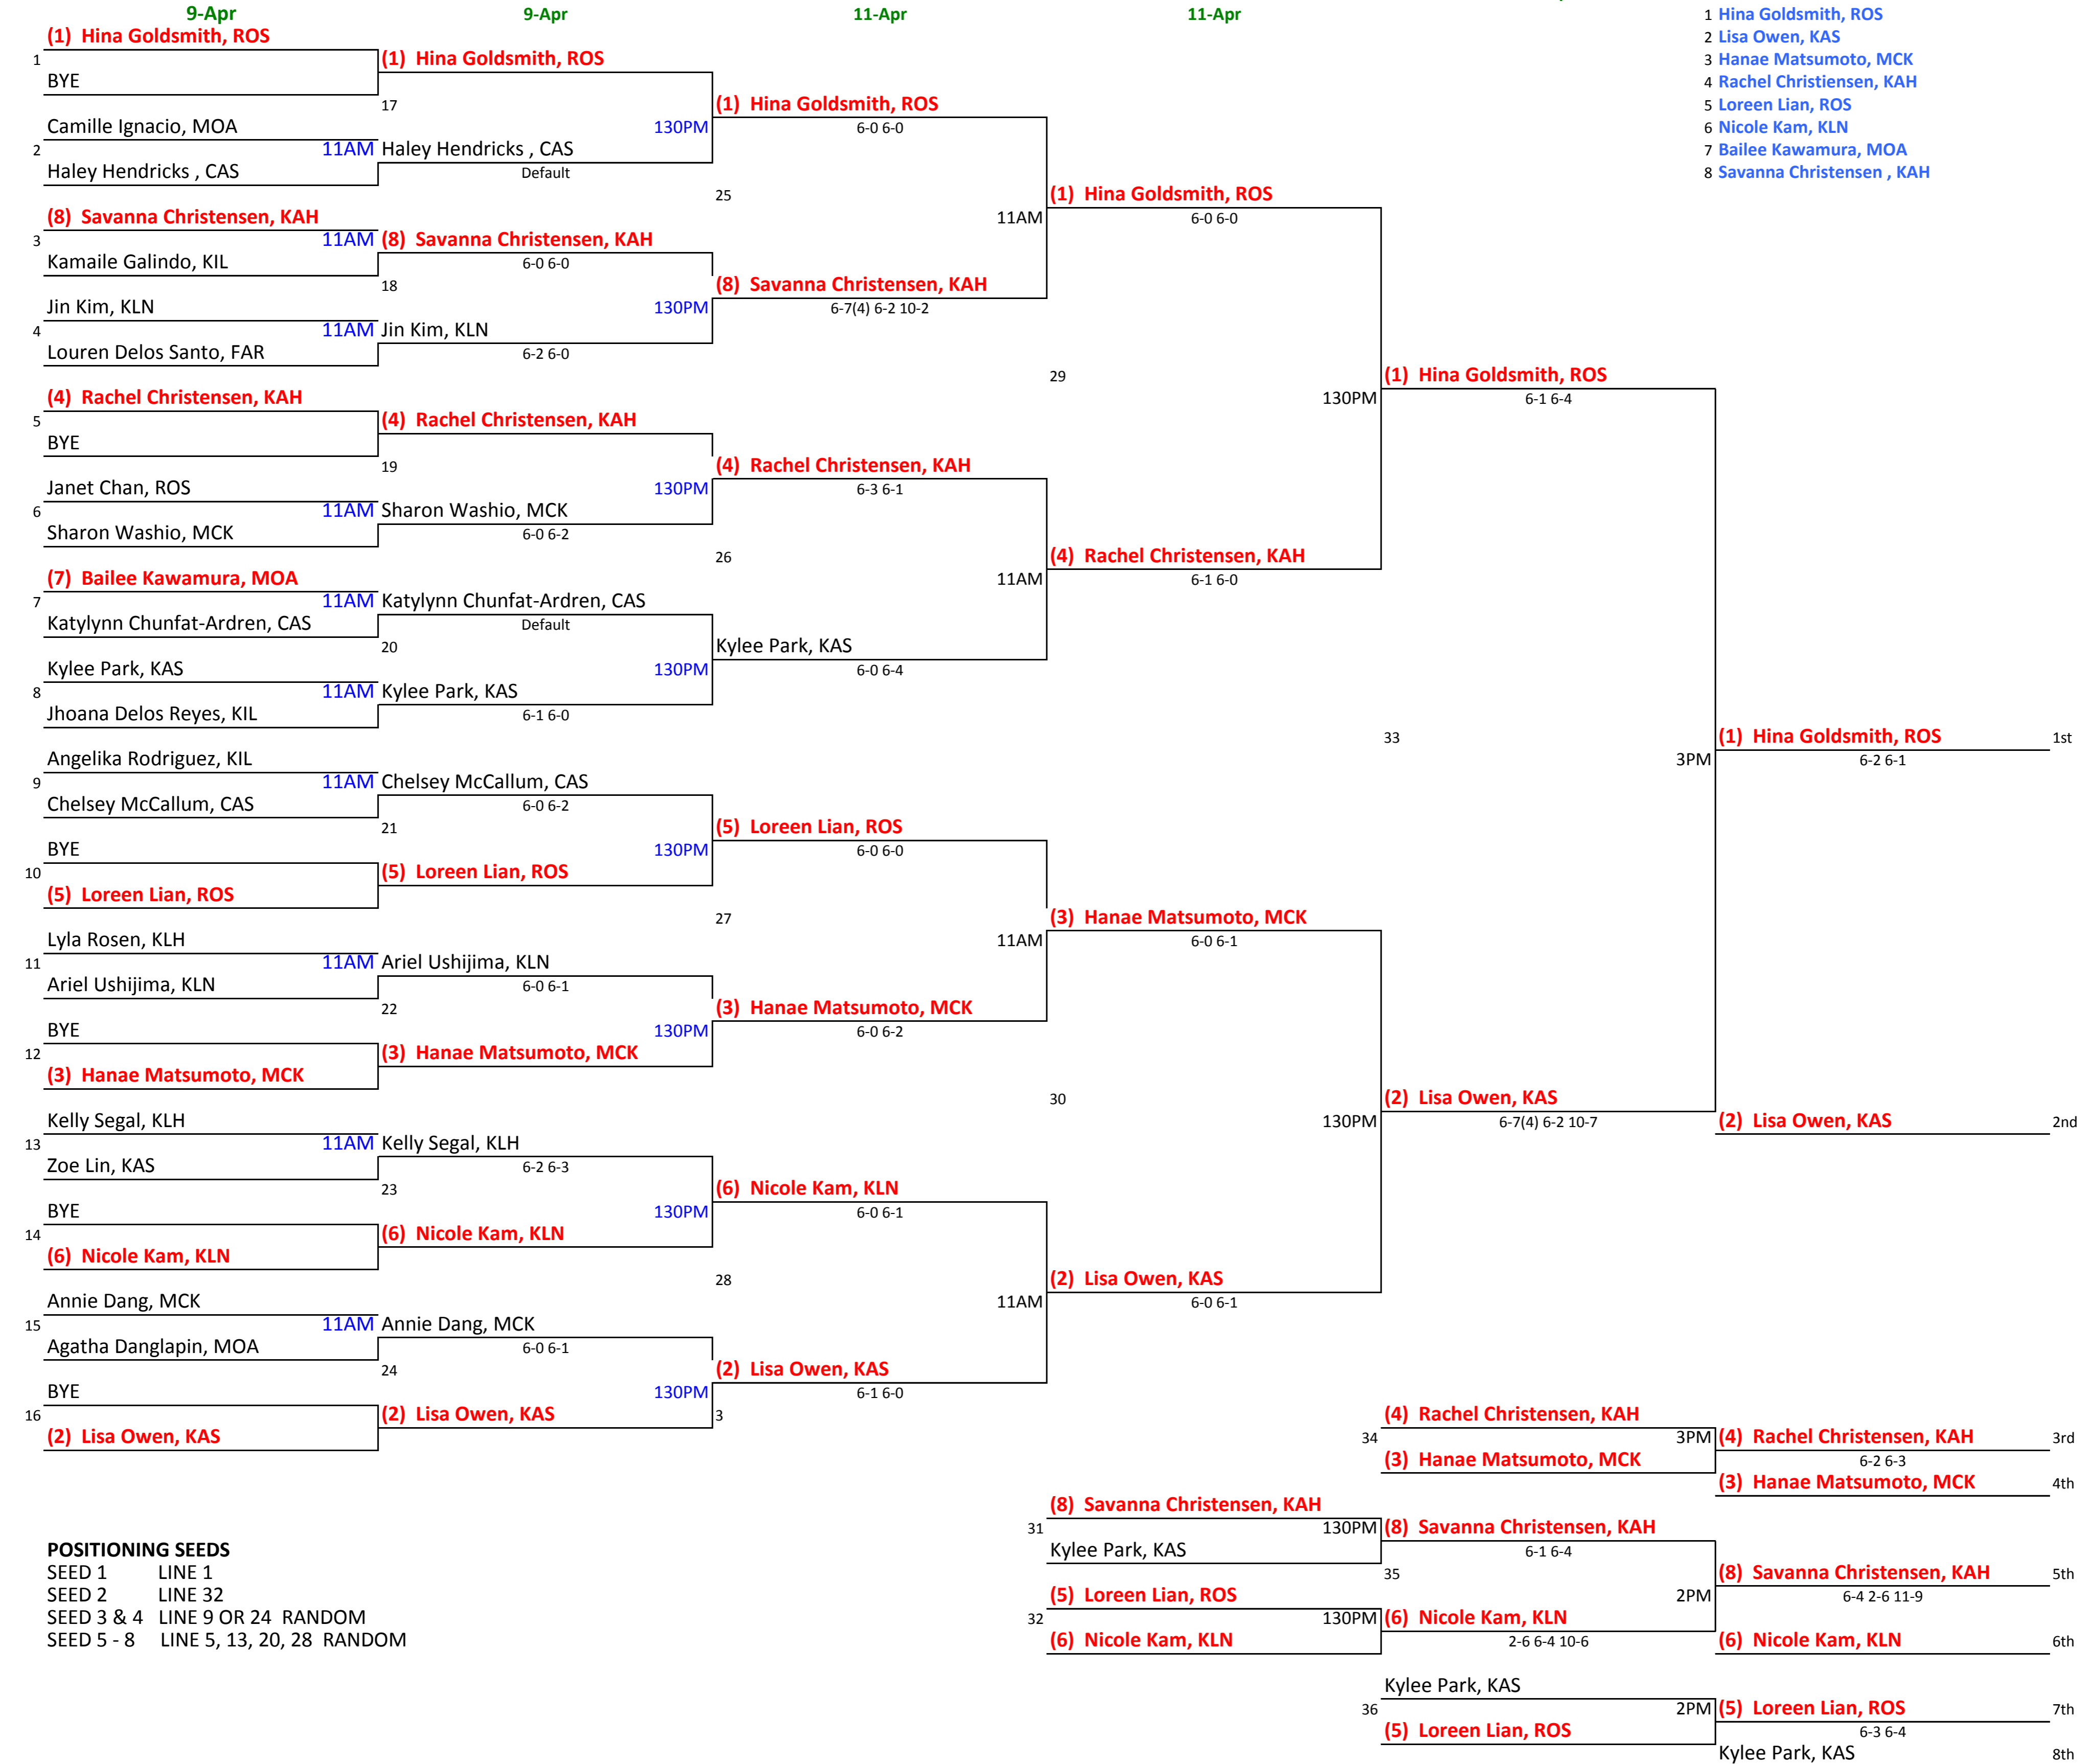

OIA INDIVIDUAL DIVISIONAL CHAMPIONSHIPS

GIRLS SINGLES

- 1 Hina Goldsmith, ROS
- 2 Lisa Owen, KAS
- 3 Hanae Matsumoto, MCK
- 4 Rachel Christensen, KAH
- 5 Loreen Lian, ROS
- 6 Nicole Kam, KLN
- 7 Bailee Kawamura, MOA
- 8 Savanna Christensen, KAH