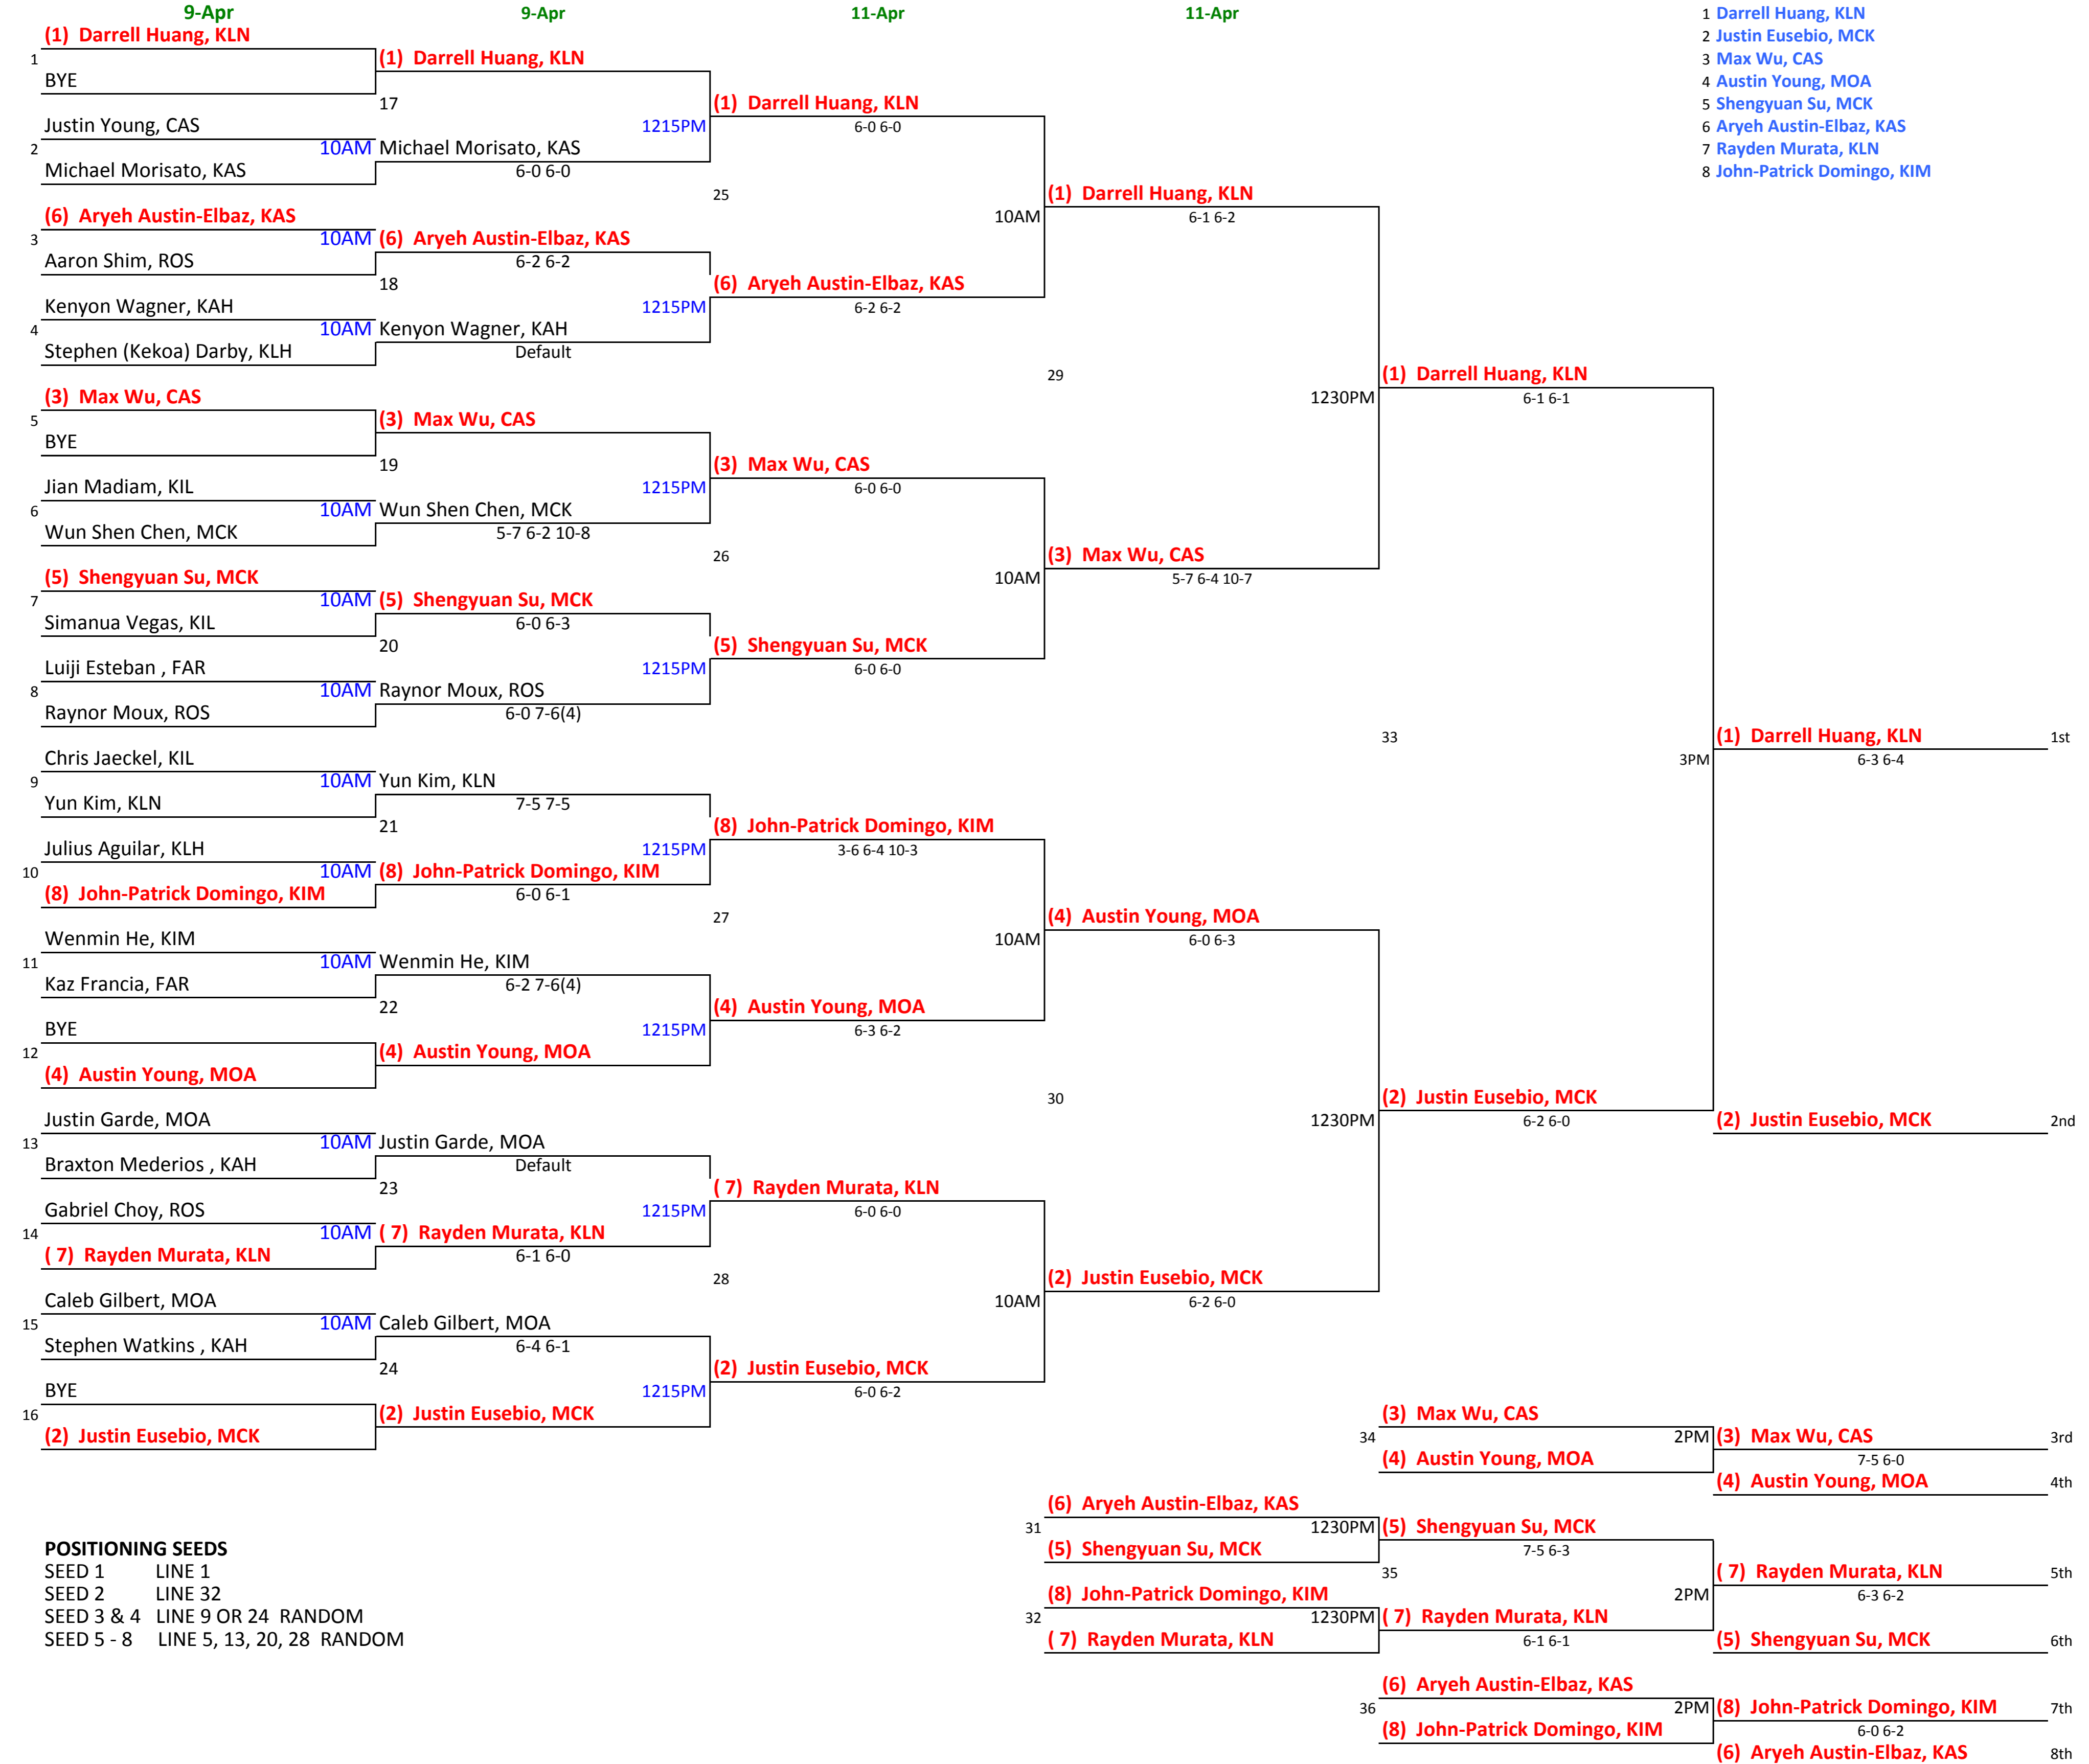

OIA INDIVIDUAL DIVISIONAL CHAMPIONSHIPS

BOYS SINGLES

12-Apr

- 1 Darrell Huang, KLN
- 2 Justin Eusebio, MCK
- 3 Max Wu, CAS
- 4 Austin Young, MOA
- 5 Shengyuan Su, MCK
- 6 Aryeh Austin-Elbaz, KAS
- 7 Rayden Murata, KLN
- 8 John-Patrick Domingo, KIM

POSITIONING SEEDS
SEED 1 LINE 1
SEED 2 LINE 32
SEED 3 & 4 LINE 9 OR 24 RANDOM
SEED 5 - 8 LINE 5, 13, 20, 28 RANDOM