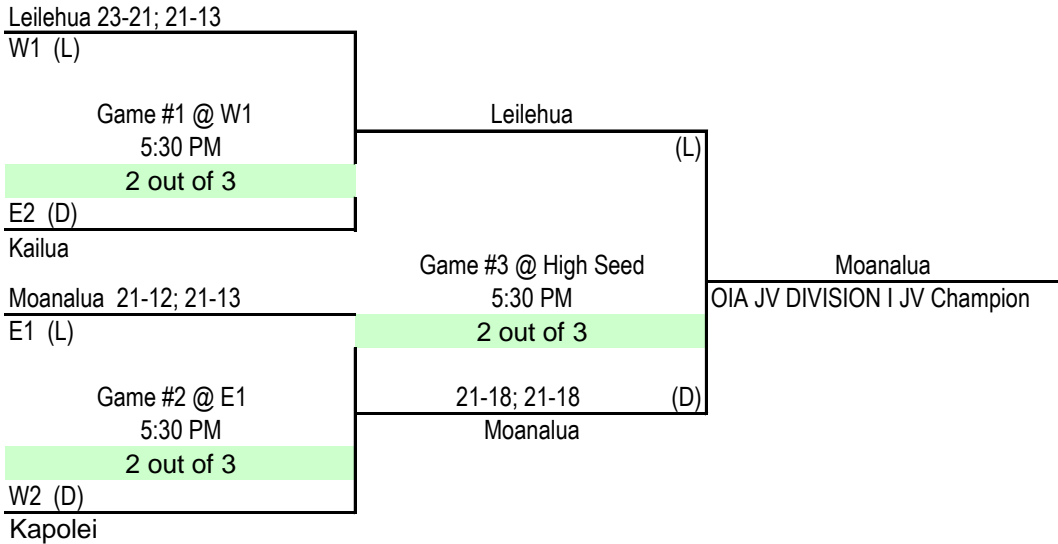

2014-2015 OIA Boys Volleyball DII Division

AS OF 7/26/14 for 2015

04/22/15 Wednesday	04/23/15 Thursday	04/30/15 Thursday
------------------------------	-----------------------------	-----------------------------

HHSAA REPRESENTATION
#1 - OIA Champion
#2 - OIA Runner Up

*Top line = HOME team = Light Jersey (L)
Bottom line = VISITOR Team - Dark Jersey (D)

as of 9/8/14

as of 9/8/14

OIA DIVISION I JV CHAMPIONSHIPS

4/16/15 (Thursday) | 4/18/2015 (Saturday)