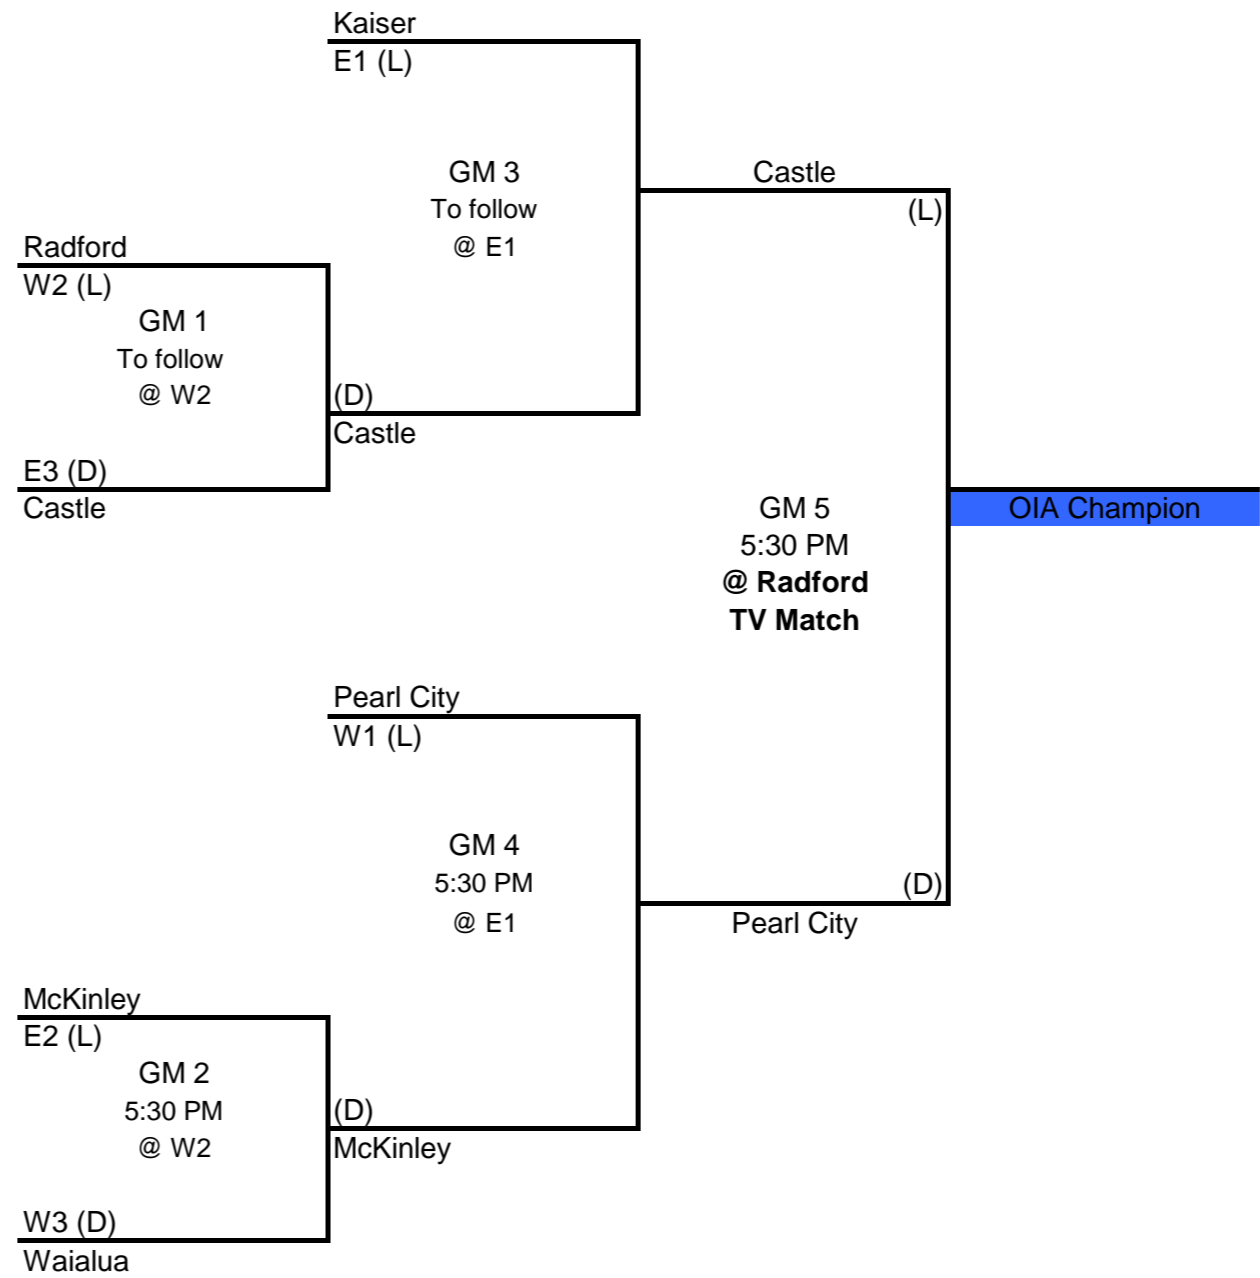

2014-2015 OIA Boys Volleyball DII Division

AS OF 7/26/14 for 2015

04/22/15 Wednesday	04/23/15 Thursday	04/30/15 Thursday

HHSAA REPRESENTATION
#1 - OIA Champion
#2 - OIA Runner Up

*Top line = HOME team = Light Jersey (L)
Bottom line = VISITOR Team - Dark Jersey (D)