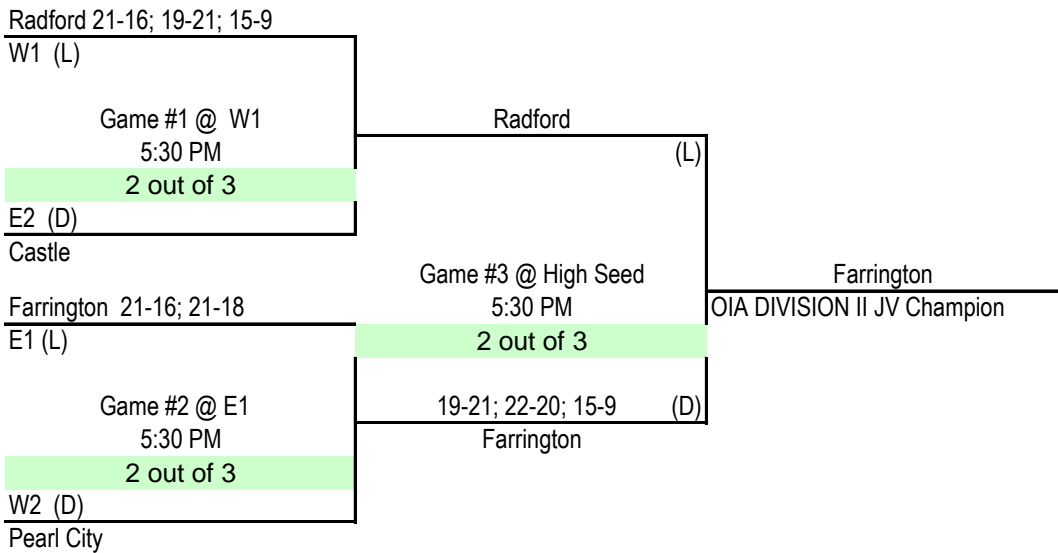

*IF both #1's win, at EAST side (next year if both #1's win, then it will be at WEST side)