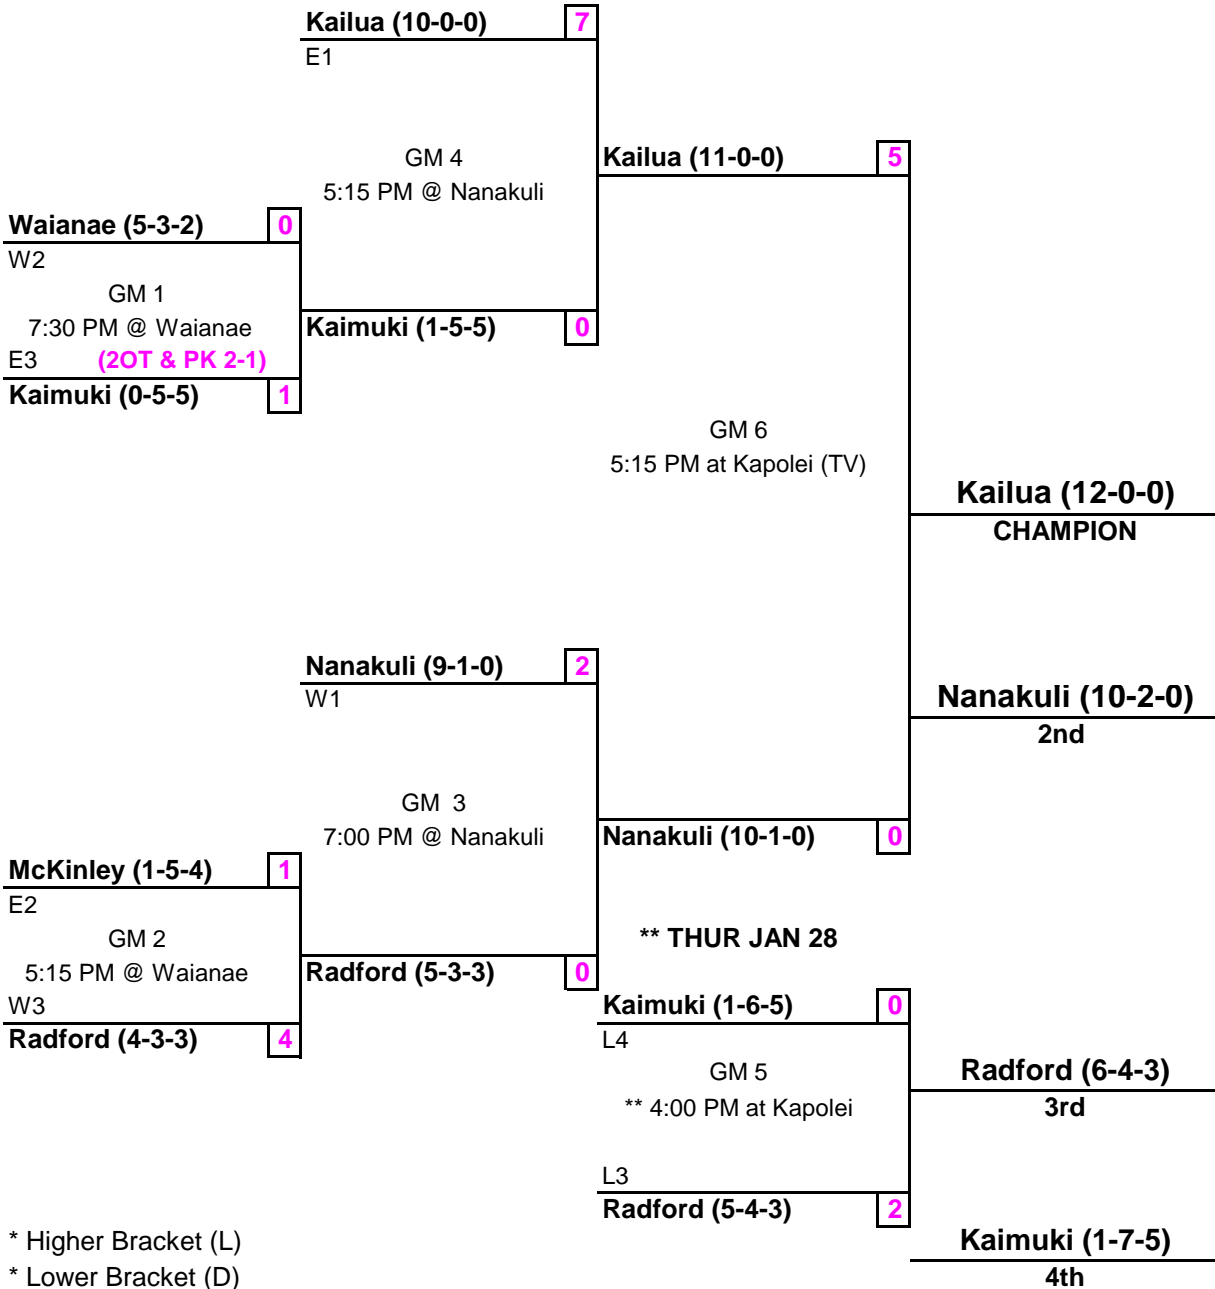

**OIA SOCCER CHAMPIONSHIP PLAYOFFS - GIRLS WHITE DIVISION
2009 - 2010**

TUE JAN 26

WED JAN 27

FRI JAN 29

* Higher Bracket (L)
* Lower Bracket (D)

Top 4 teams qualify for HHSA State Tournament