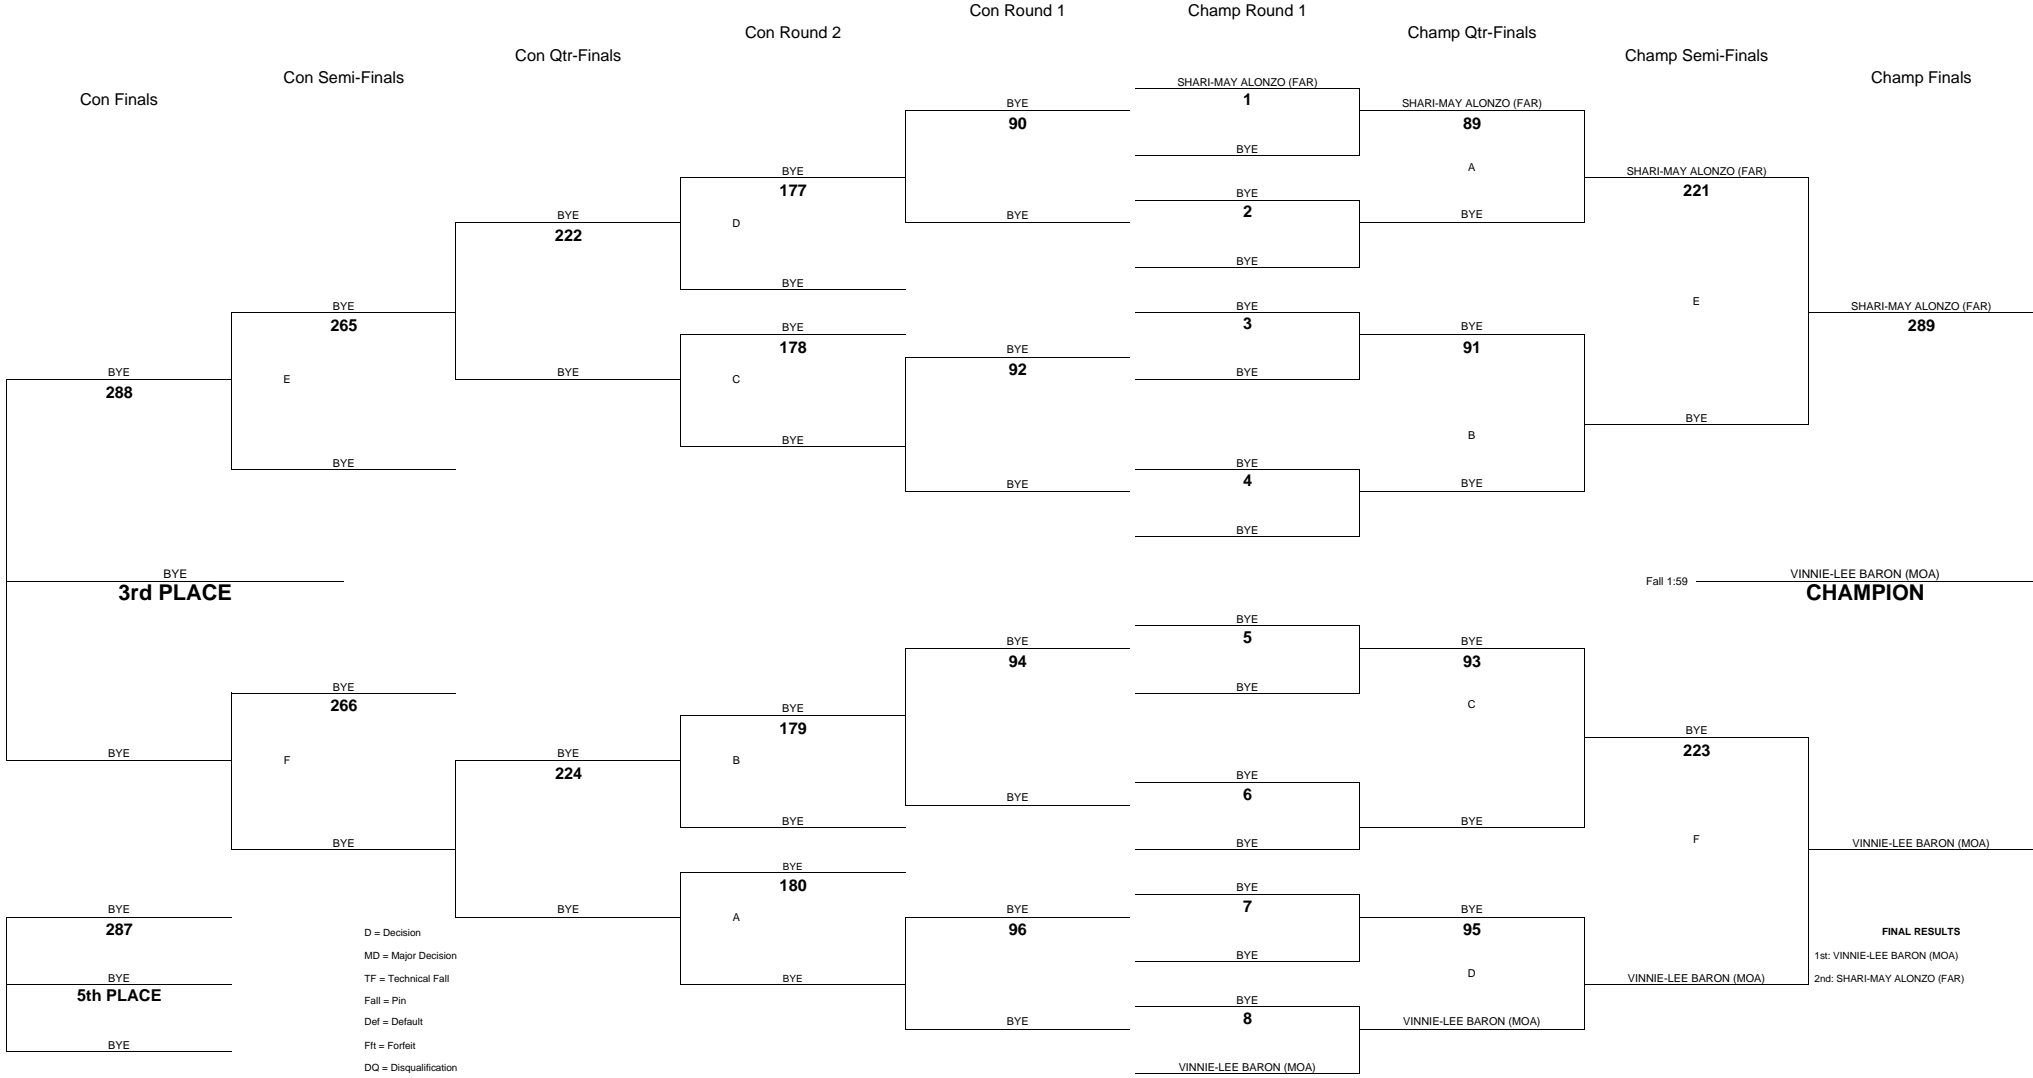

2010 OIA - EASTERN DIVISION JUNIOR VARSITY GIRLS WRESTLING CHAMPIONSHIPS

WEIGHT CLASS
98

WEIGHT CLASS
98