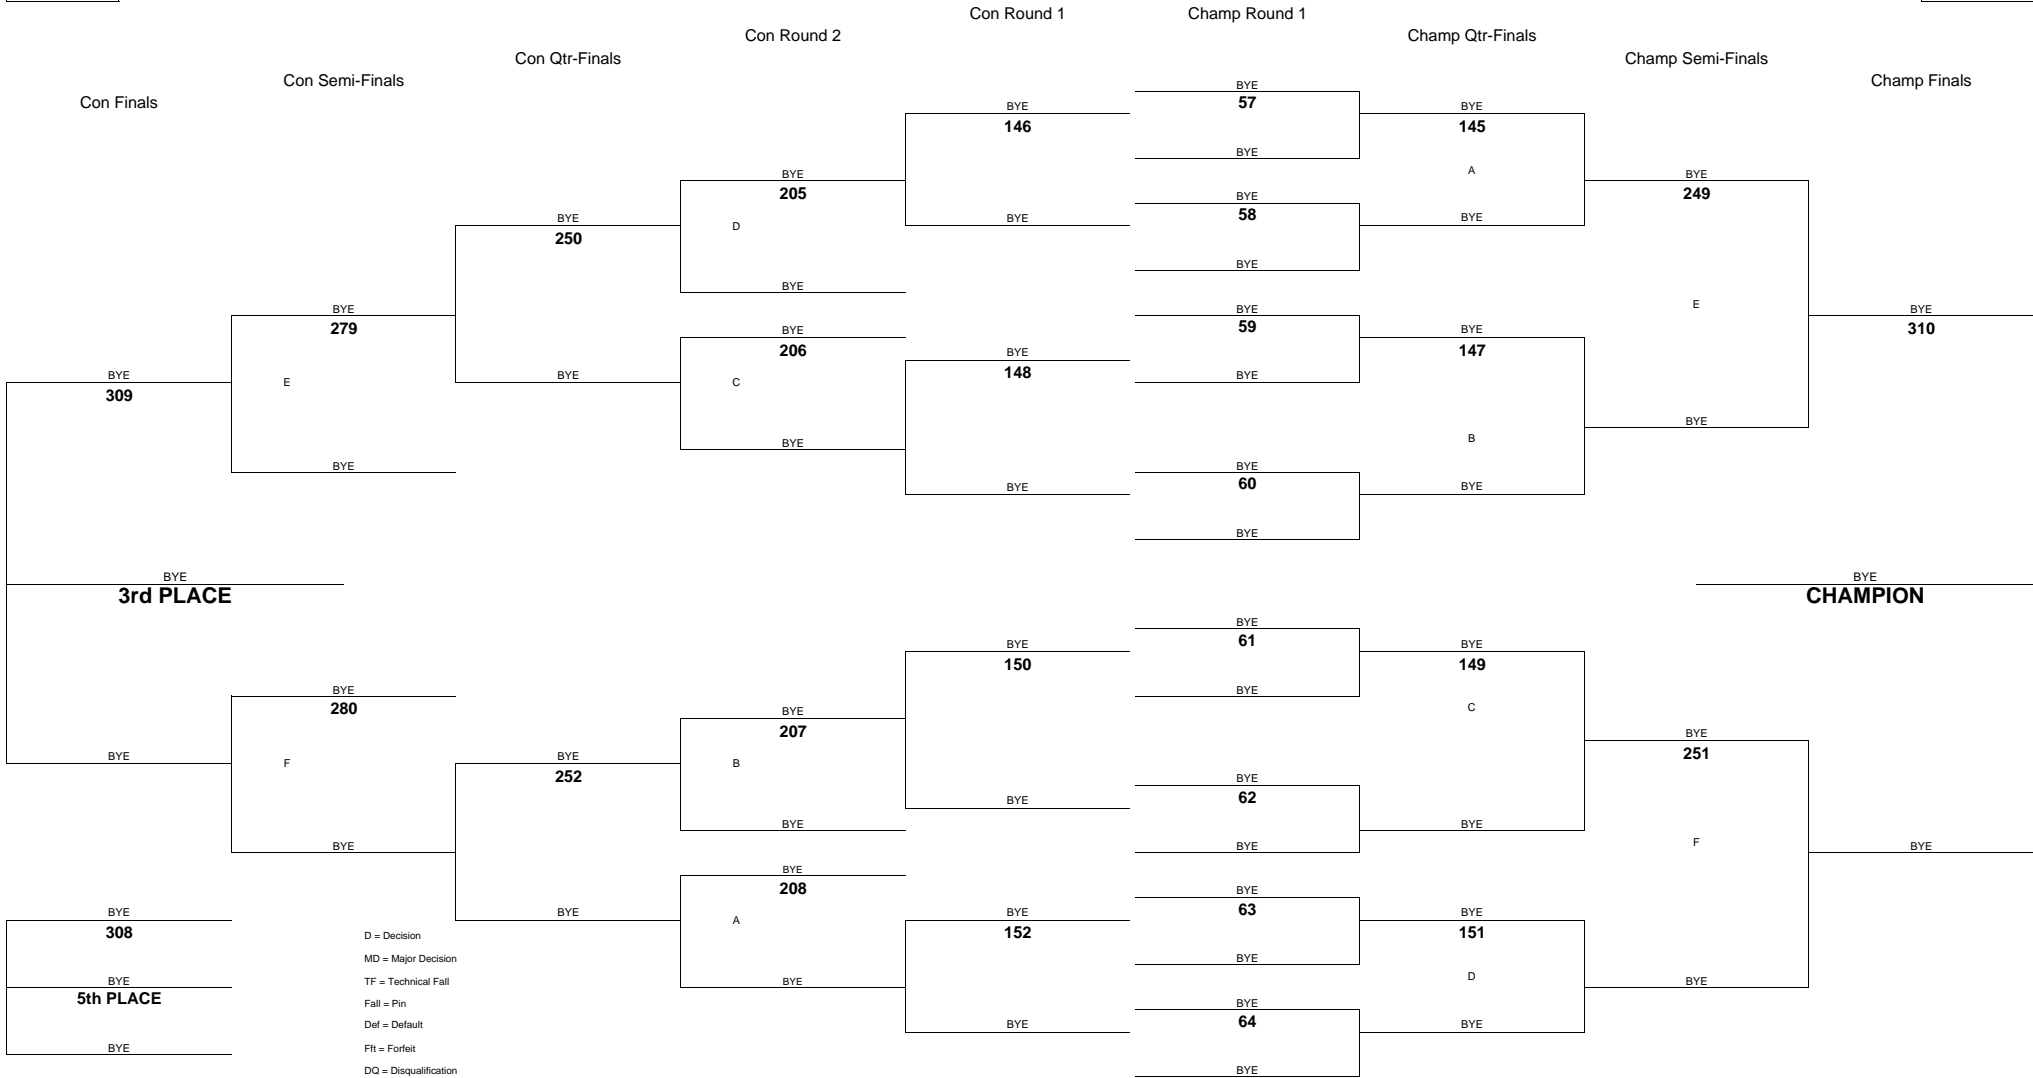

2010 OIA - EASTERN DIVISION JUNIOR VARSITY GIRLS WRESTLING CHAMPIONSHIPS

WEIGHT CLASS
140

WEIGHT CLASS
140