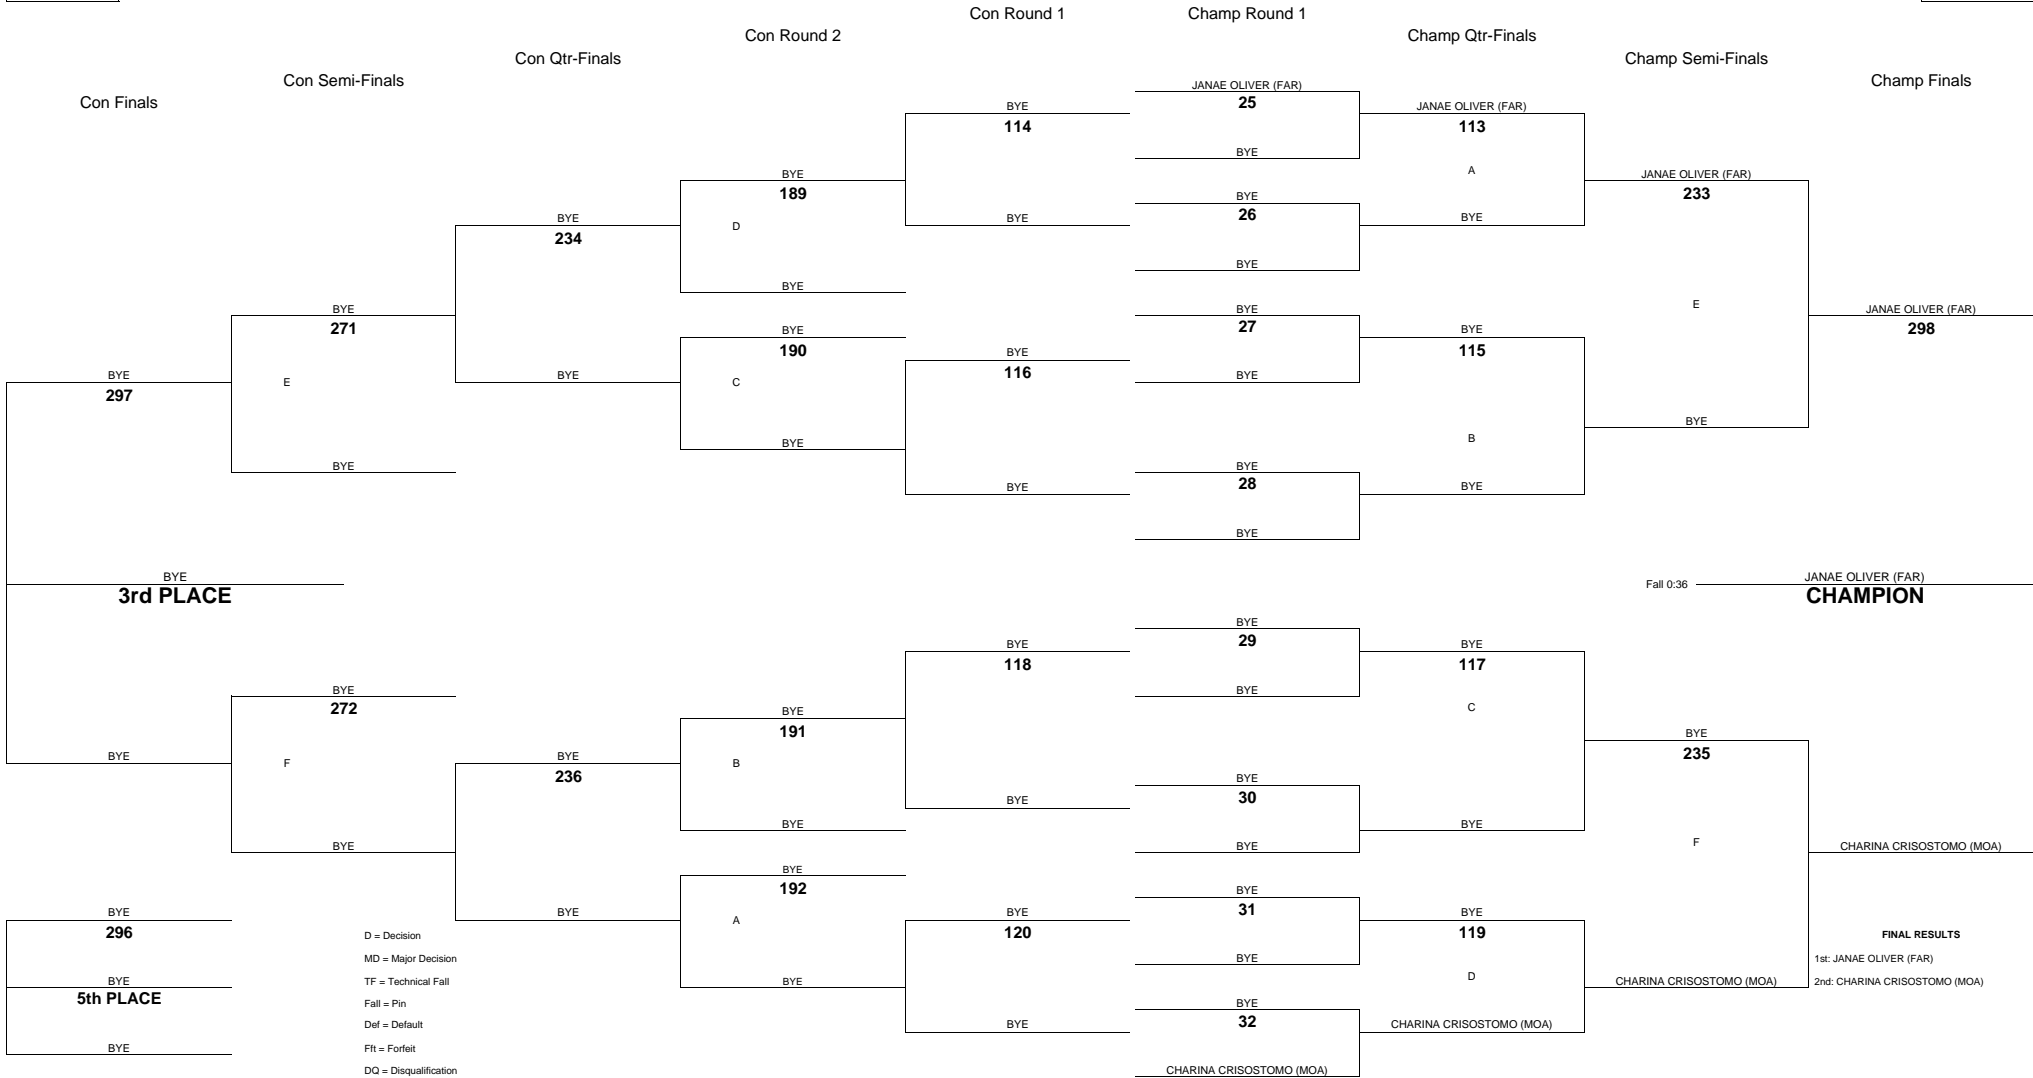

2010 OIA - EASTERN DIVISION JUNIOR VARSITY GIRLS WRESTLING CHAMPIONSHIPS

WEIGHT CLASS
114

WEIGHT CLASS
114