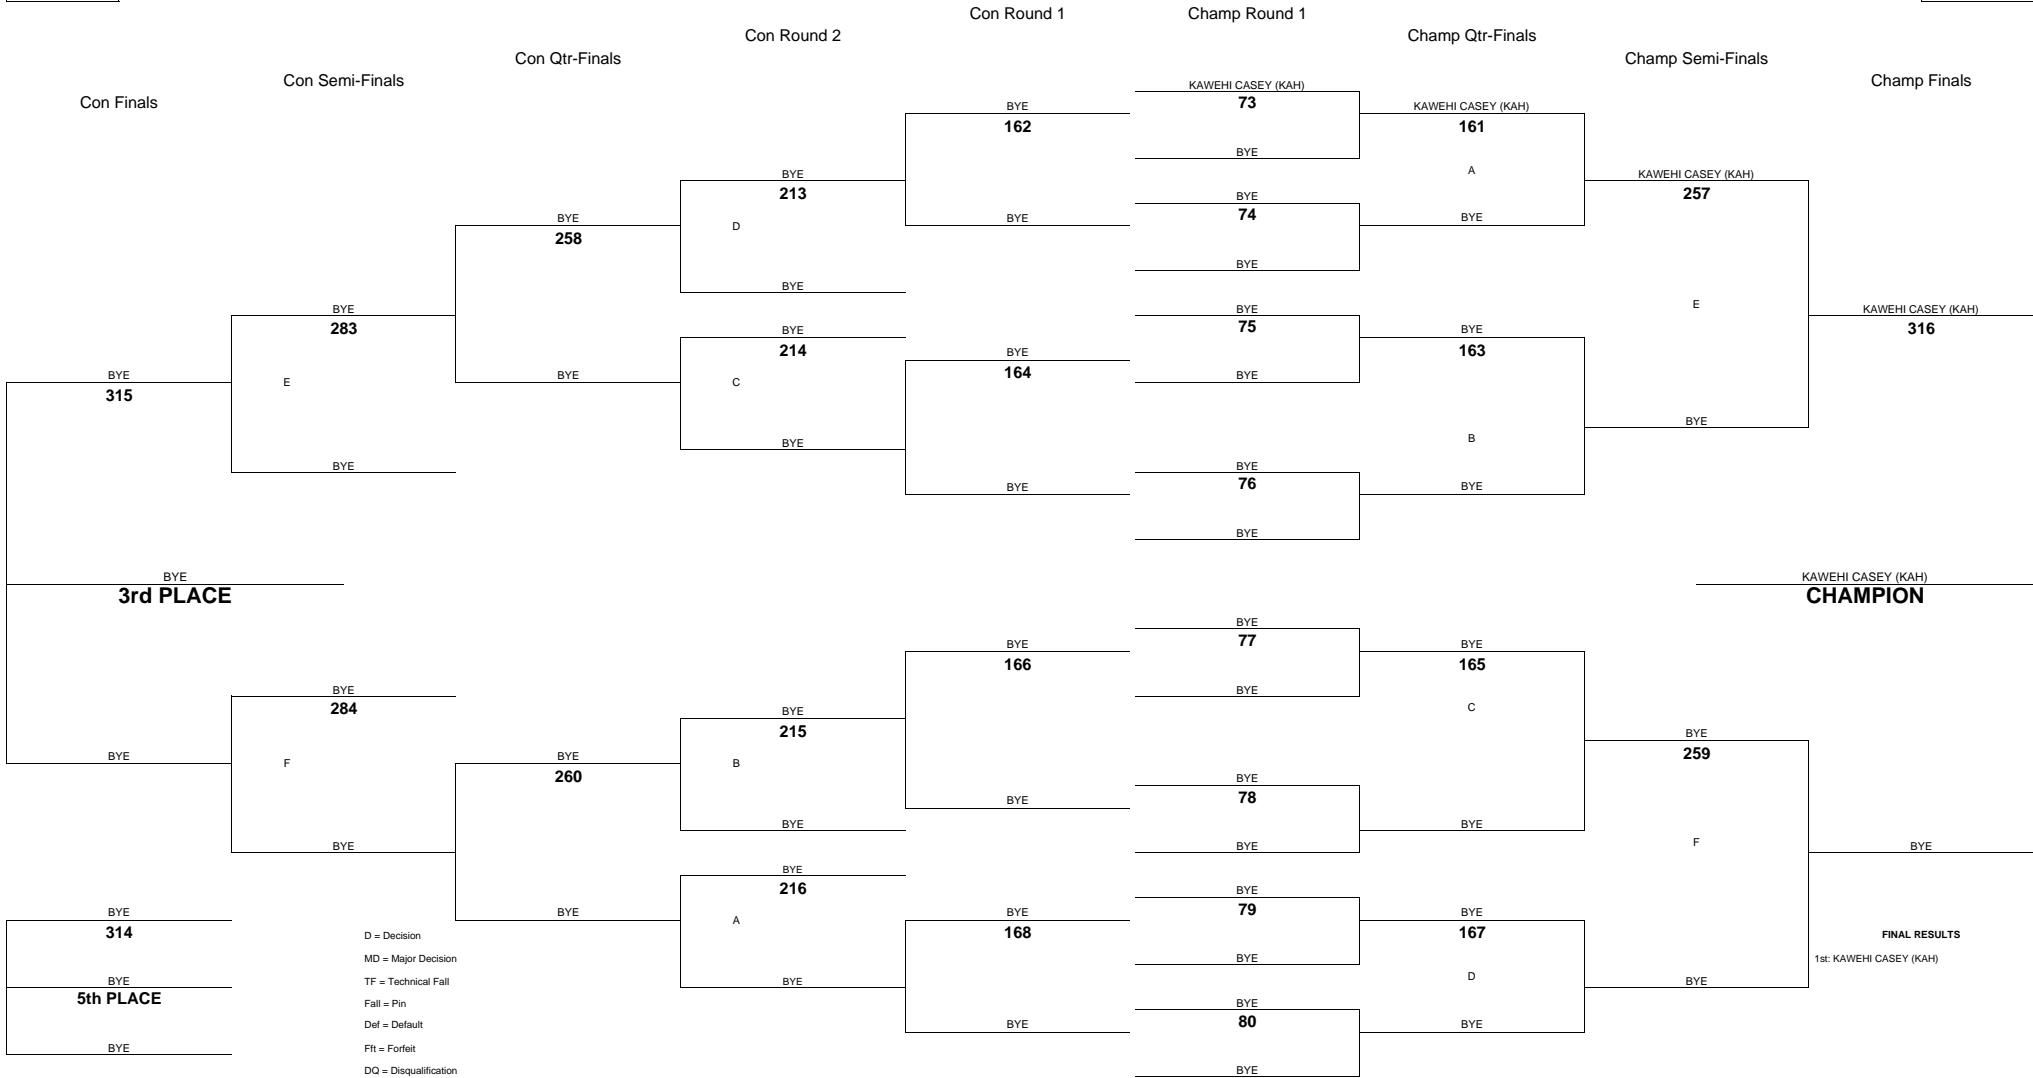

2010 OIA - EASTERN DIVISION JUNIOR VARSITY GIRLS WRESTLING CHAMPIONSHIPS

WEIGHT CLASS
175

WEIGHT CLASS
175