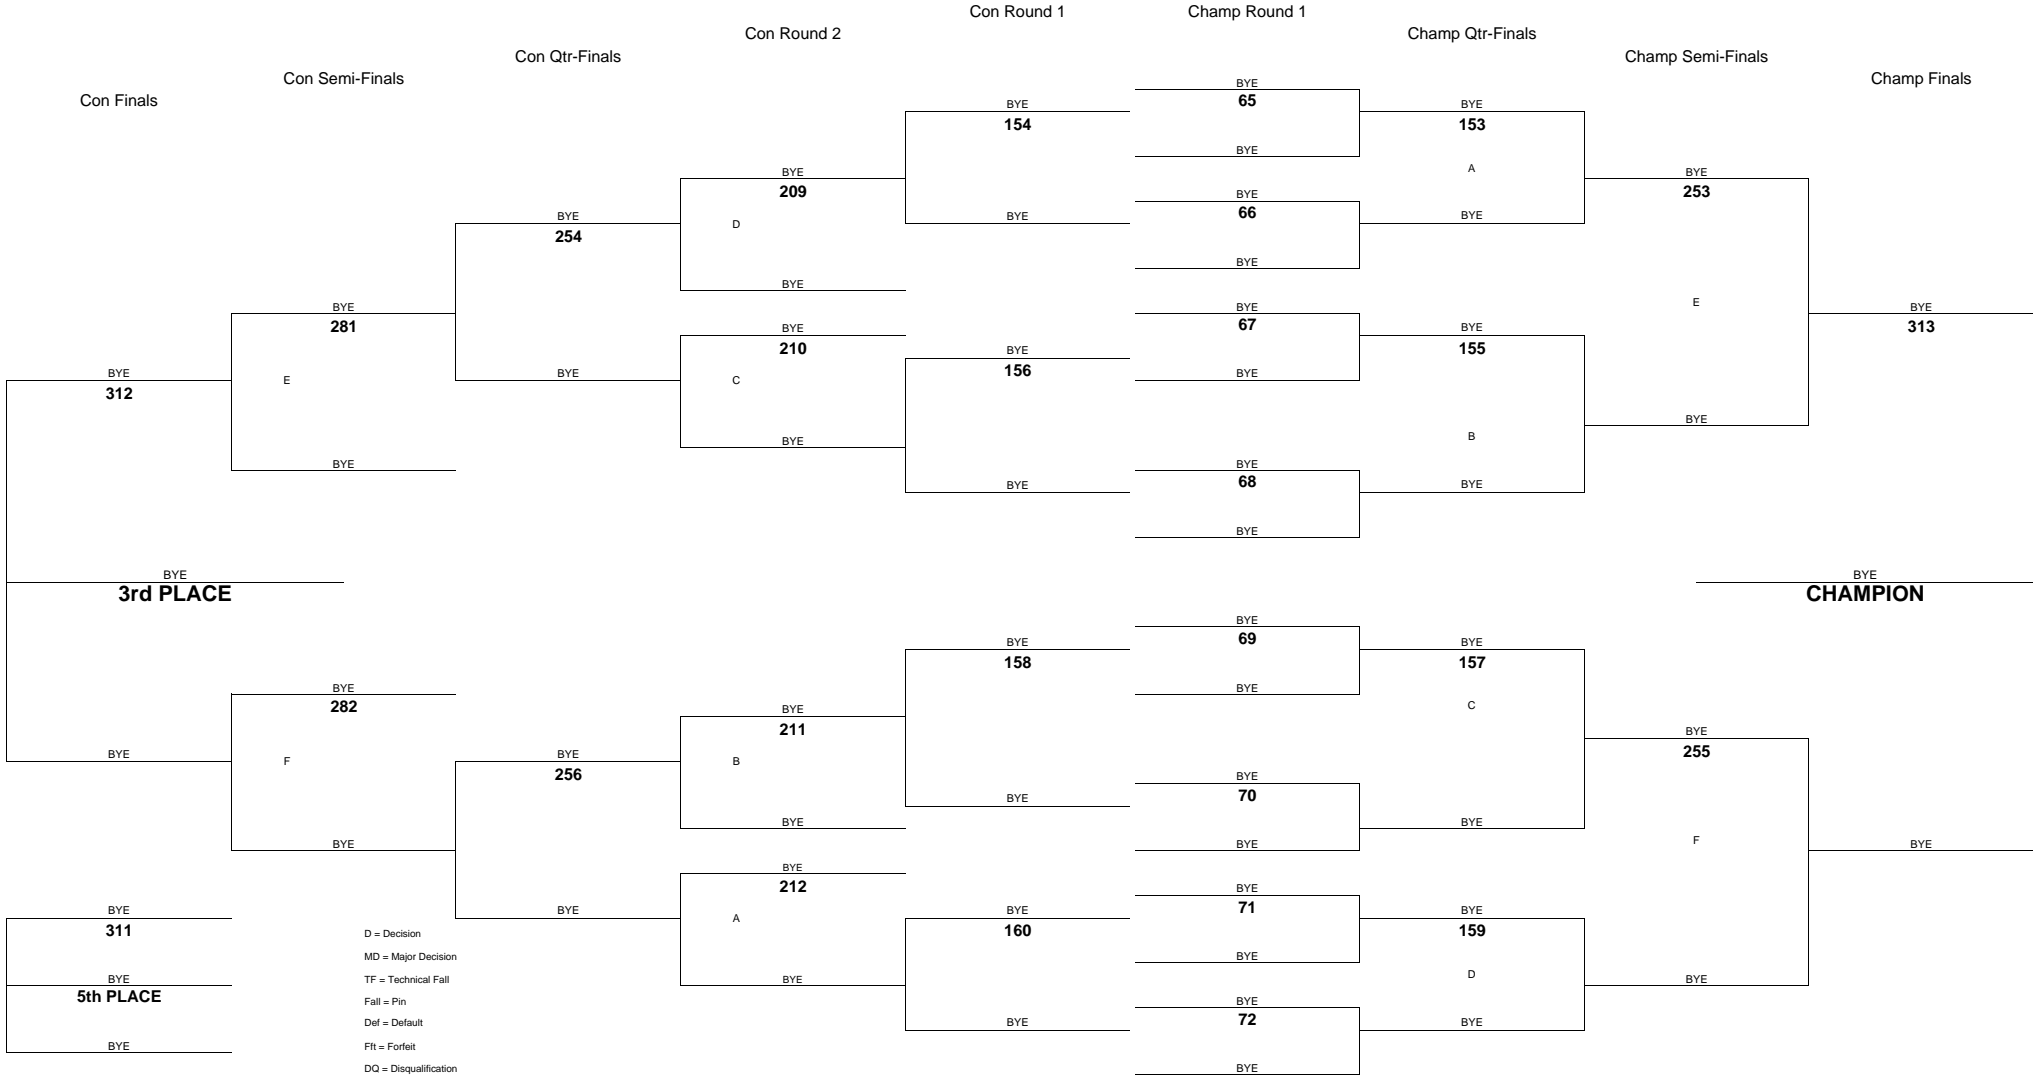

WEIGHT CLASS
155

2010 OIA - EASTERN DIVISION JUNIOR VARSITY GIRLS WRESTLING CHAMPIONSHIPS

WEIGHT CLASS
155