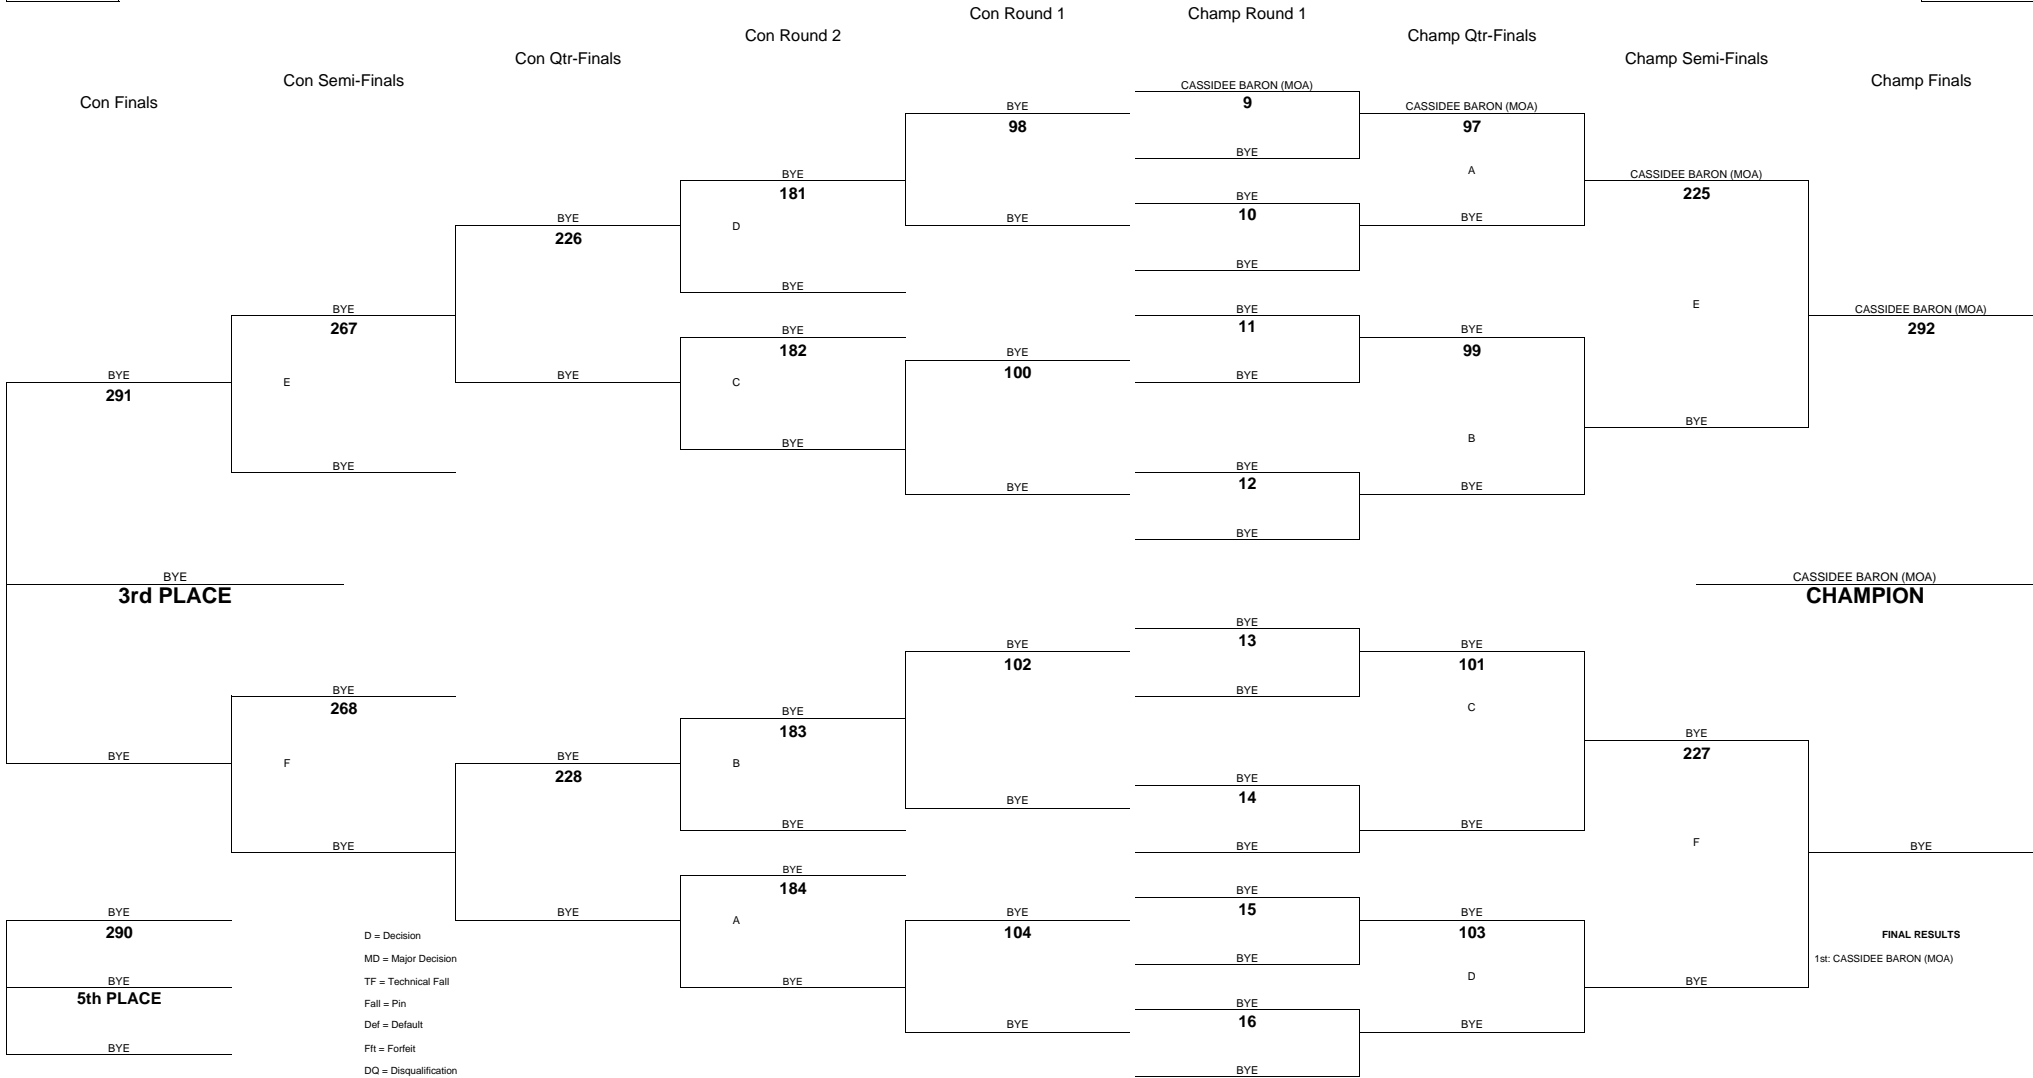

2010 OIA - EASTERN DIVISION JUNIOR VARSITY GIRLS WRESTLING CHAMPIONSHIPS

WEIGHT CLASS
103

WEIGHT CLASS
103