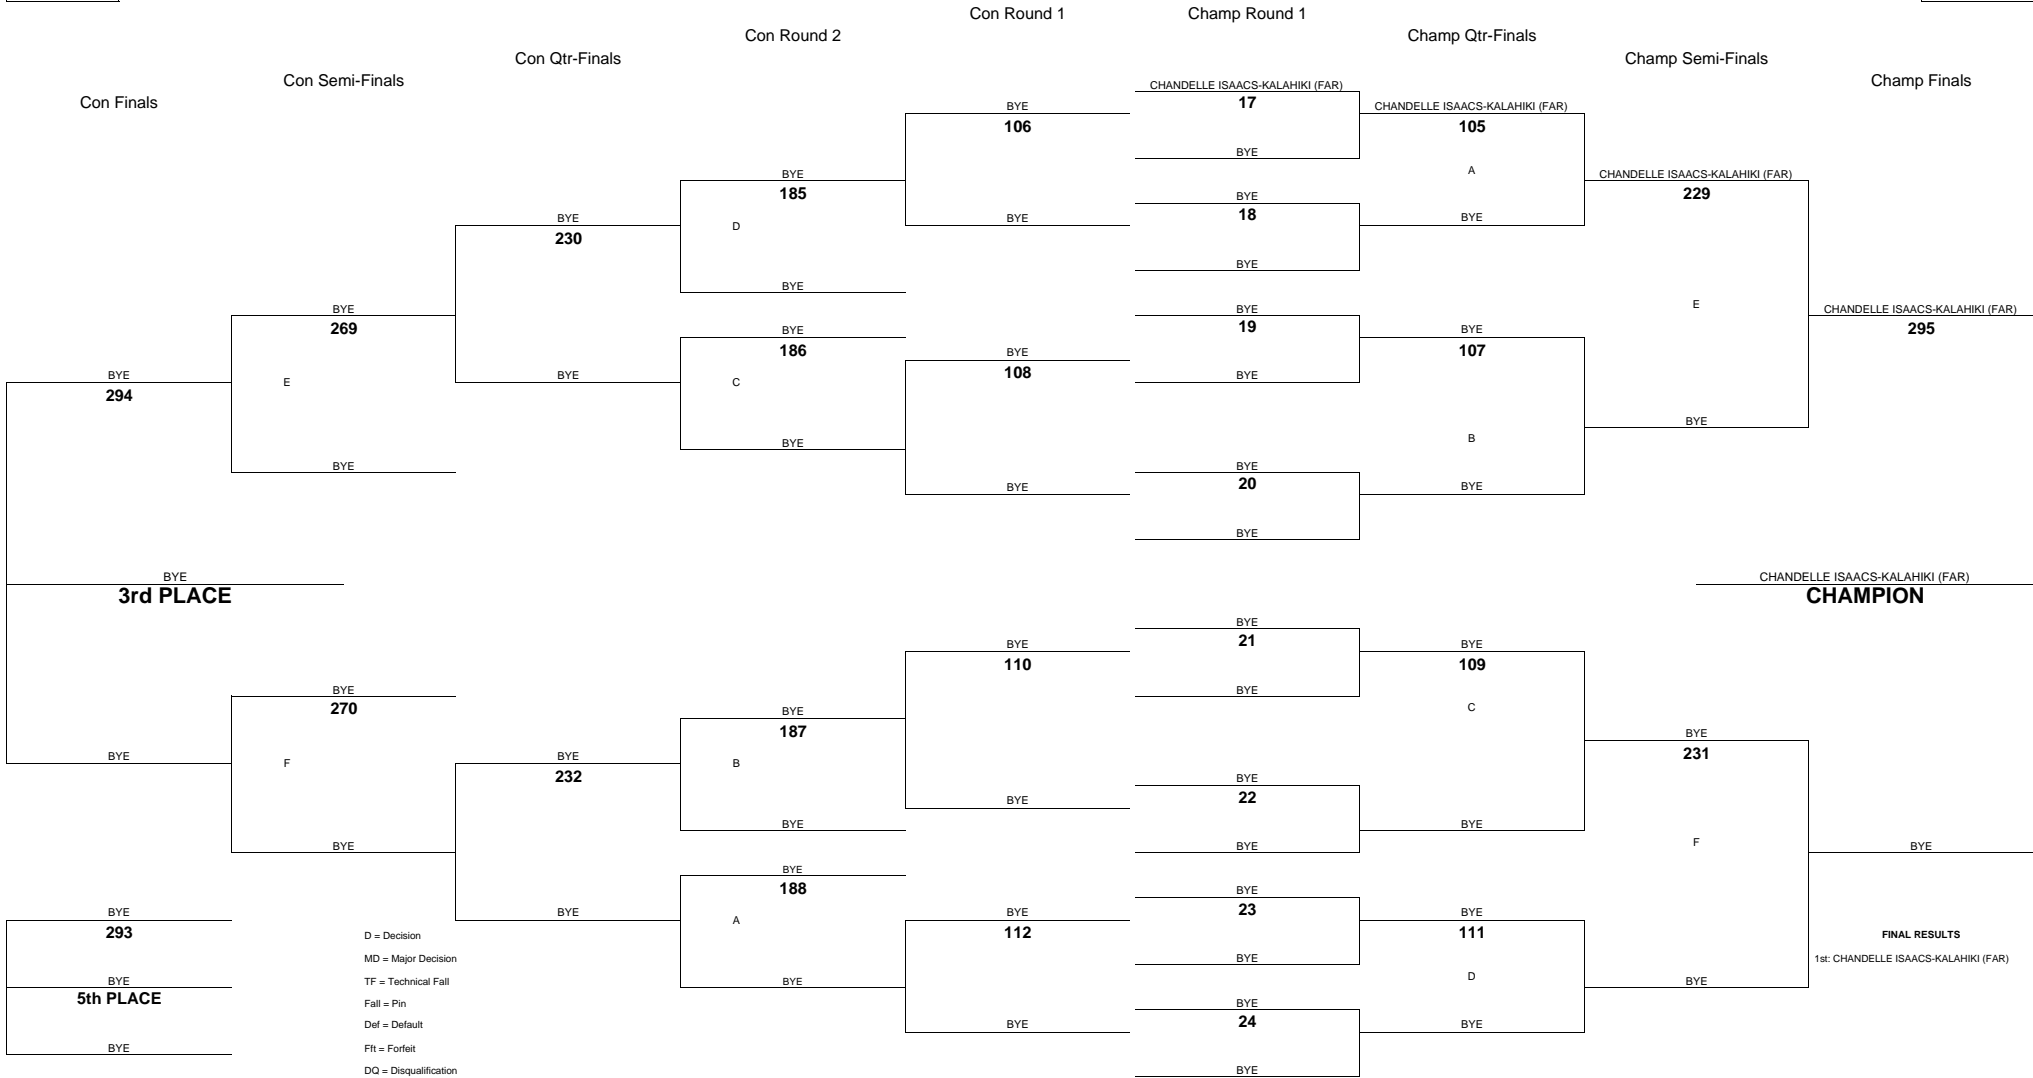

WEIGHT CLASS
108

2010 OIA - EASTERN DIVISION JUNIOR VARSITY GIRLS WRESTLING CHAMPIONSHIPS

WEIGHT CLASS
108