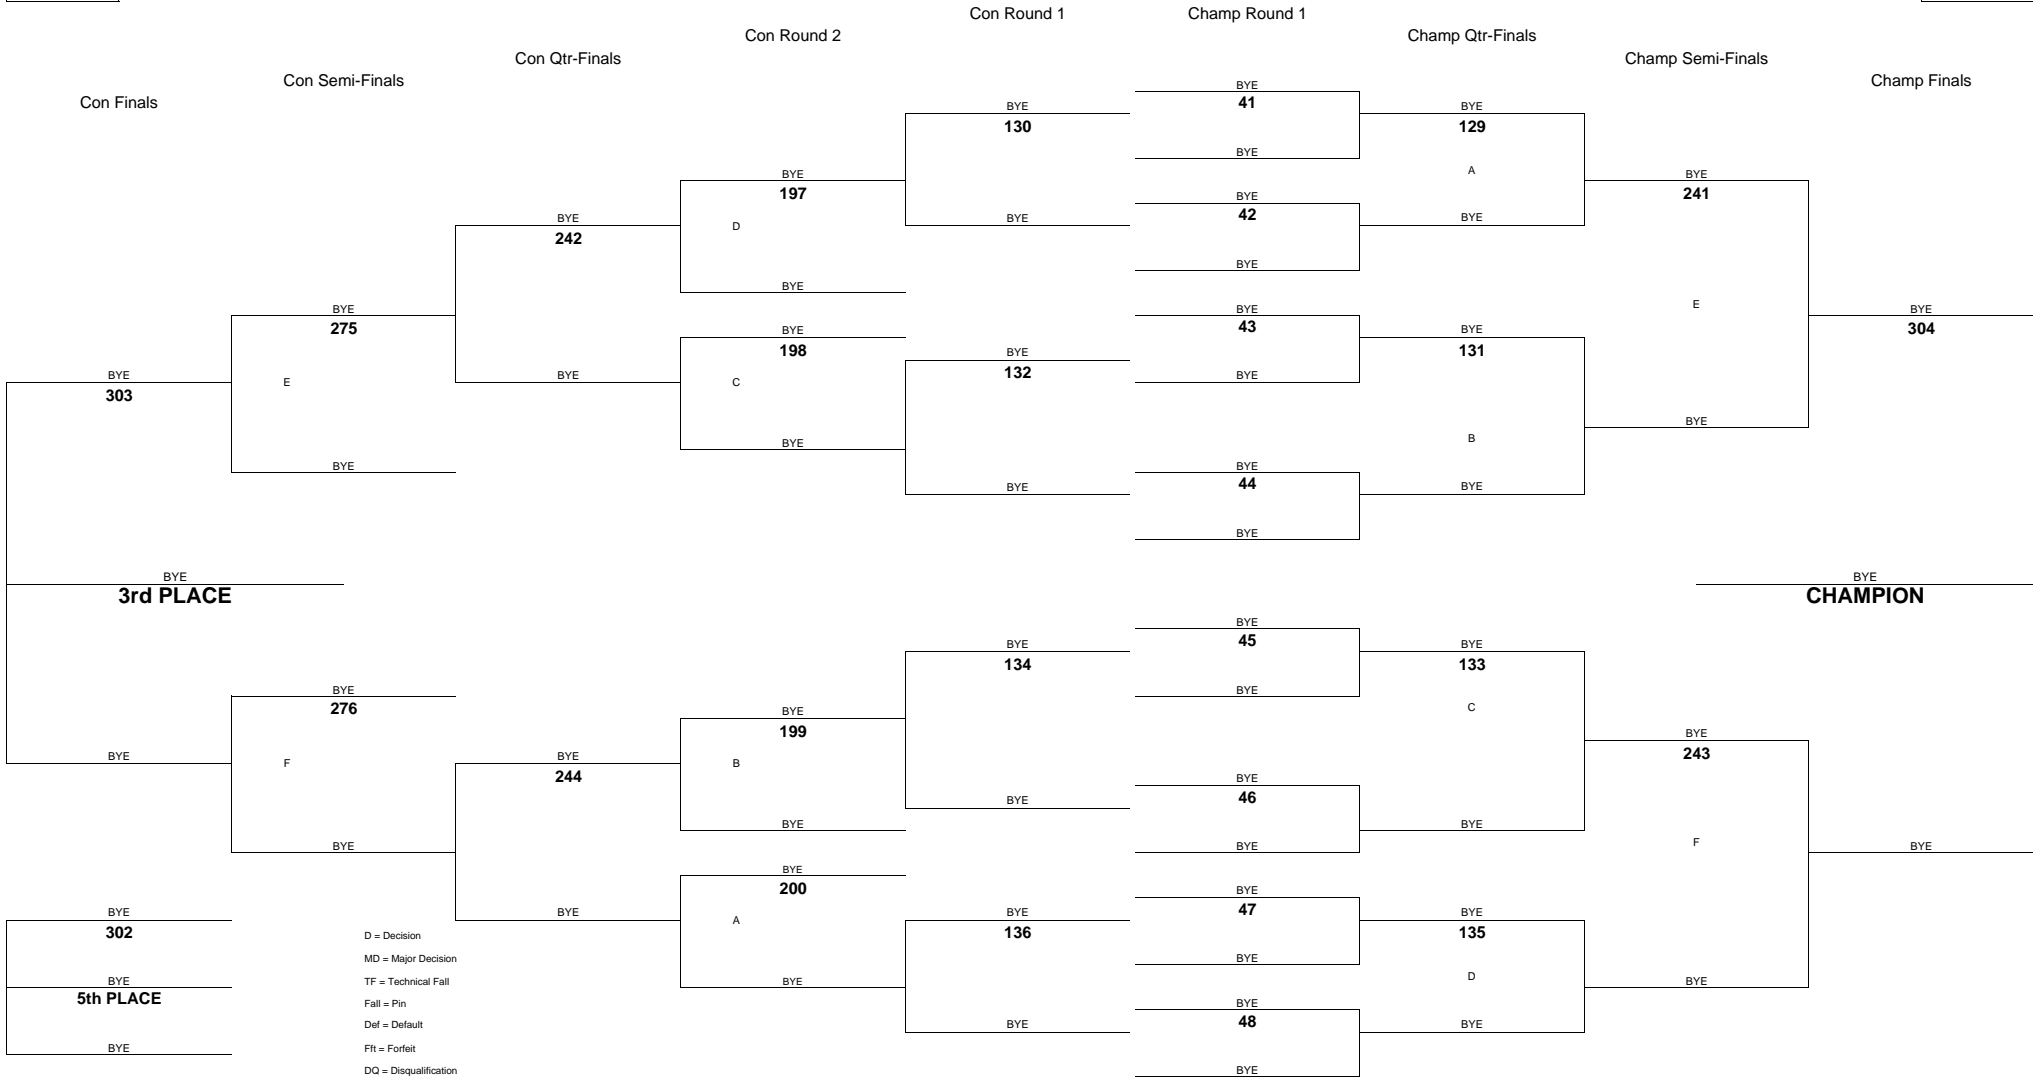

2010 OIA - EASTERN DIVISION JUNIOR VARSITY GIRLS WRESTLING CHAMPIONSHIPS

WEIGHT CLASS
125

WEIGHT CLASS
125