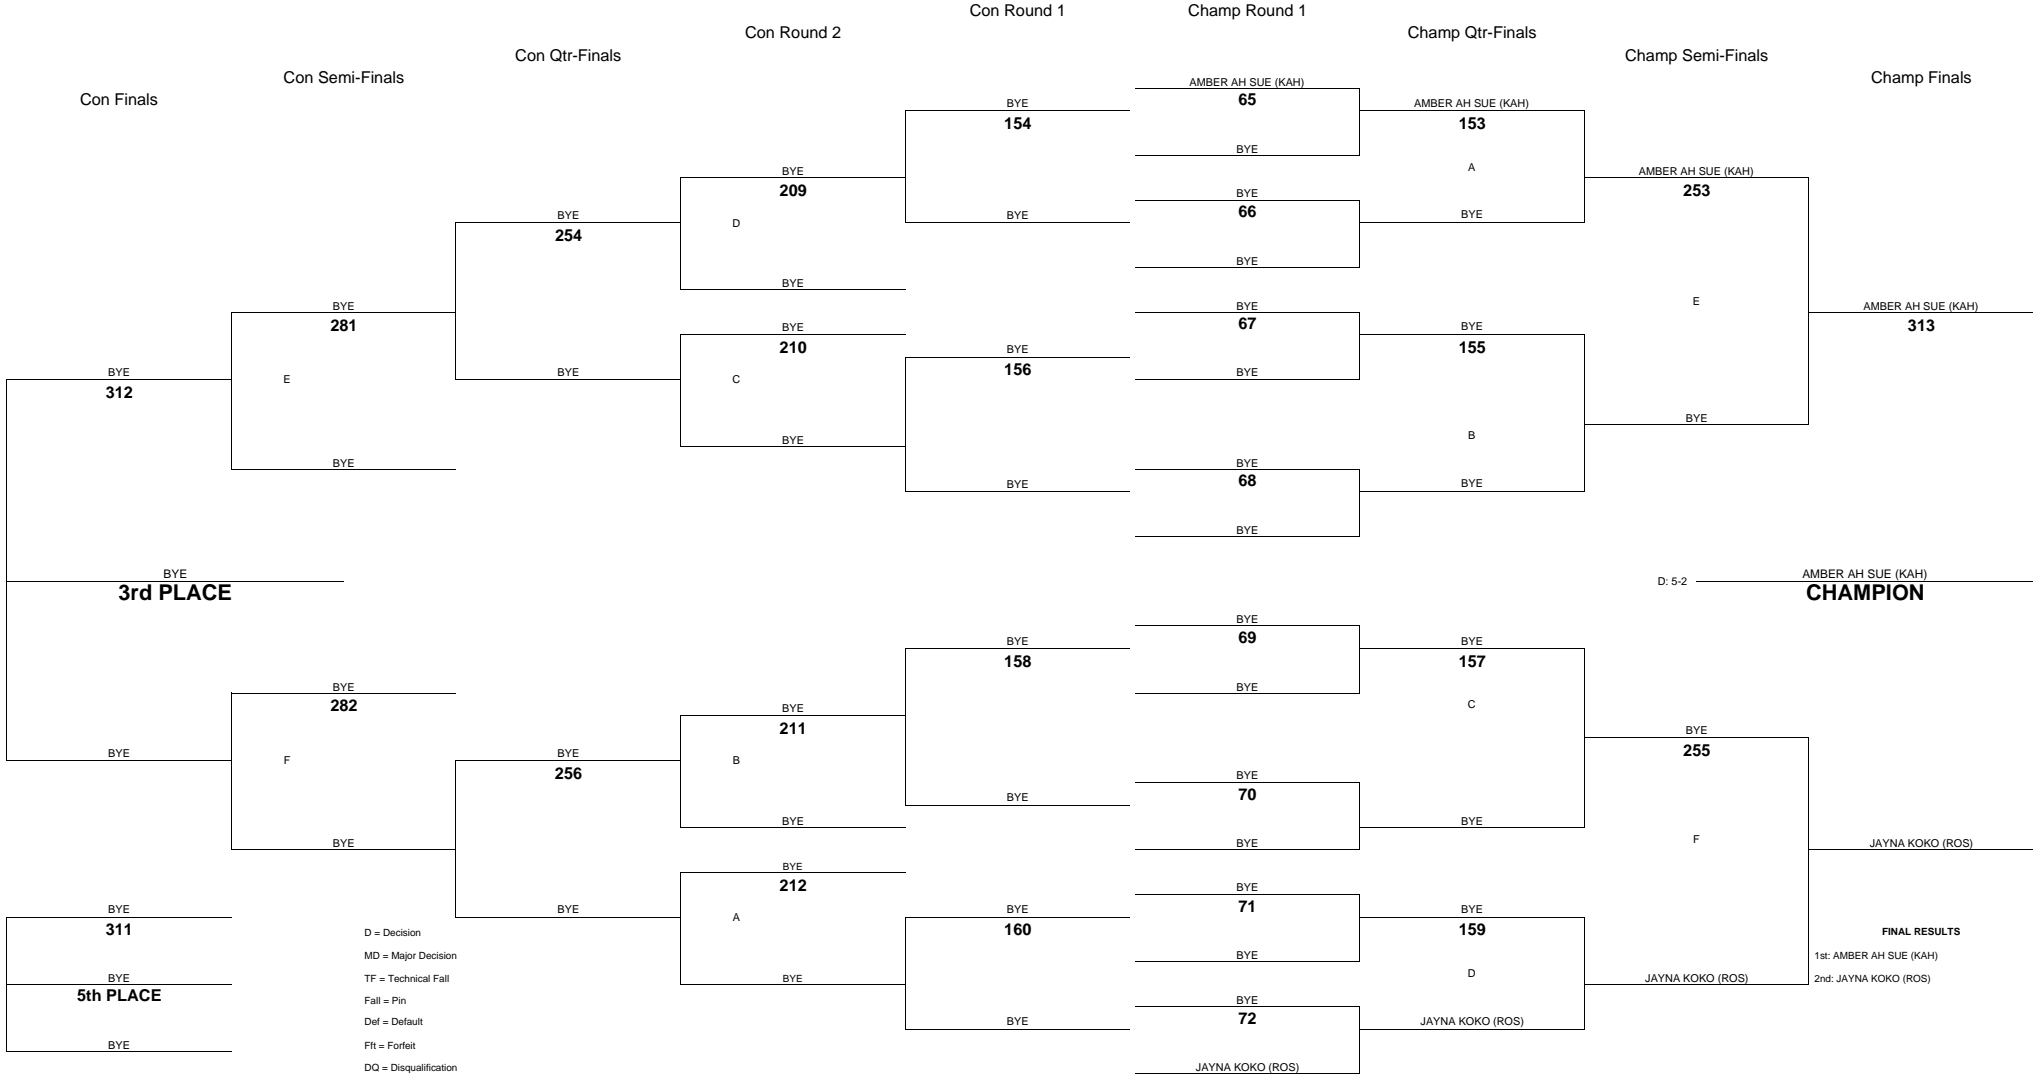

WEIGHT CLASS
155

2010 OIA - EASTERN DIVISION VARSITY GIRLS WRESTLING CHAMPIONSHIPS

WEIGHT CLASS
155