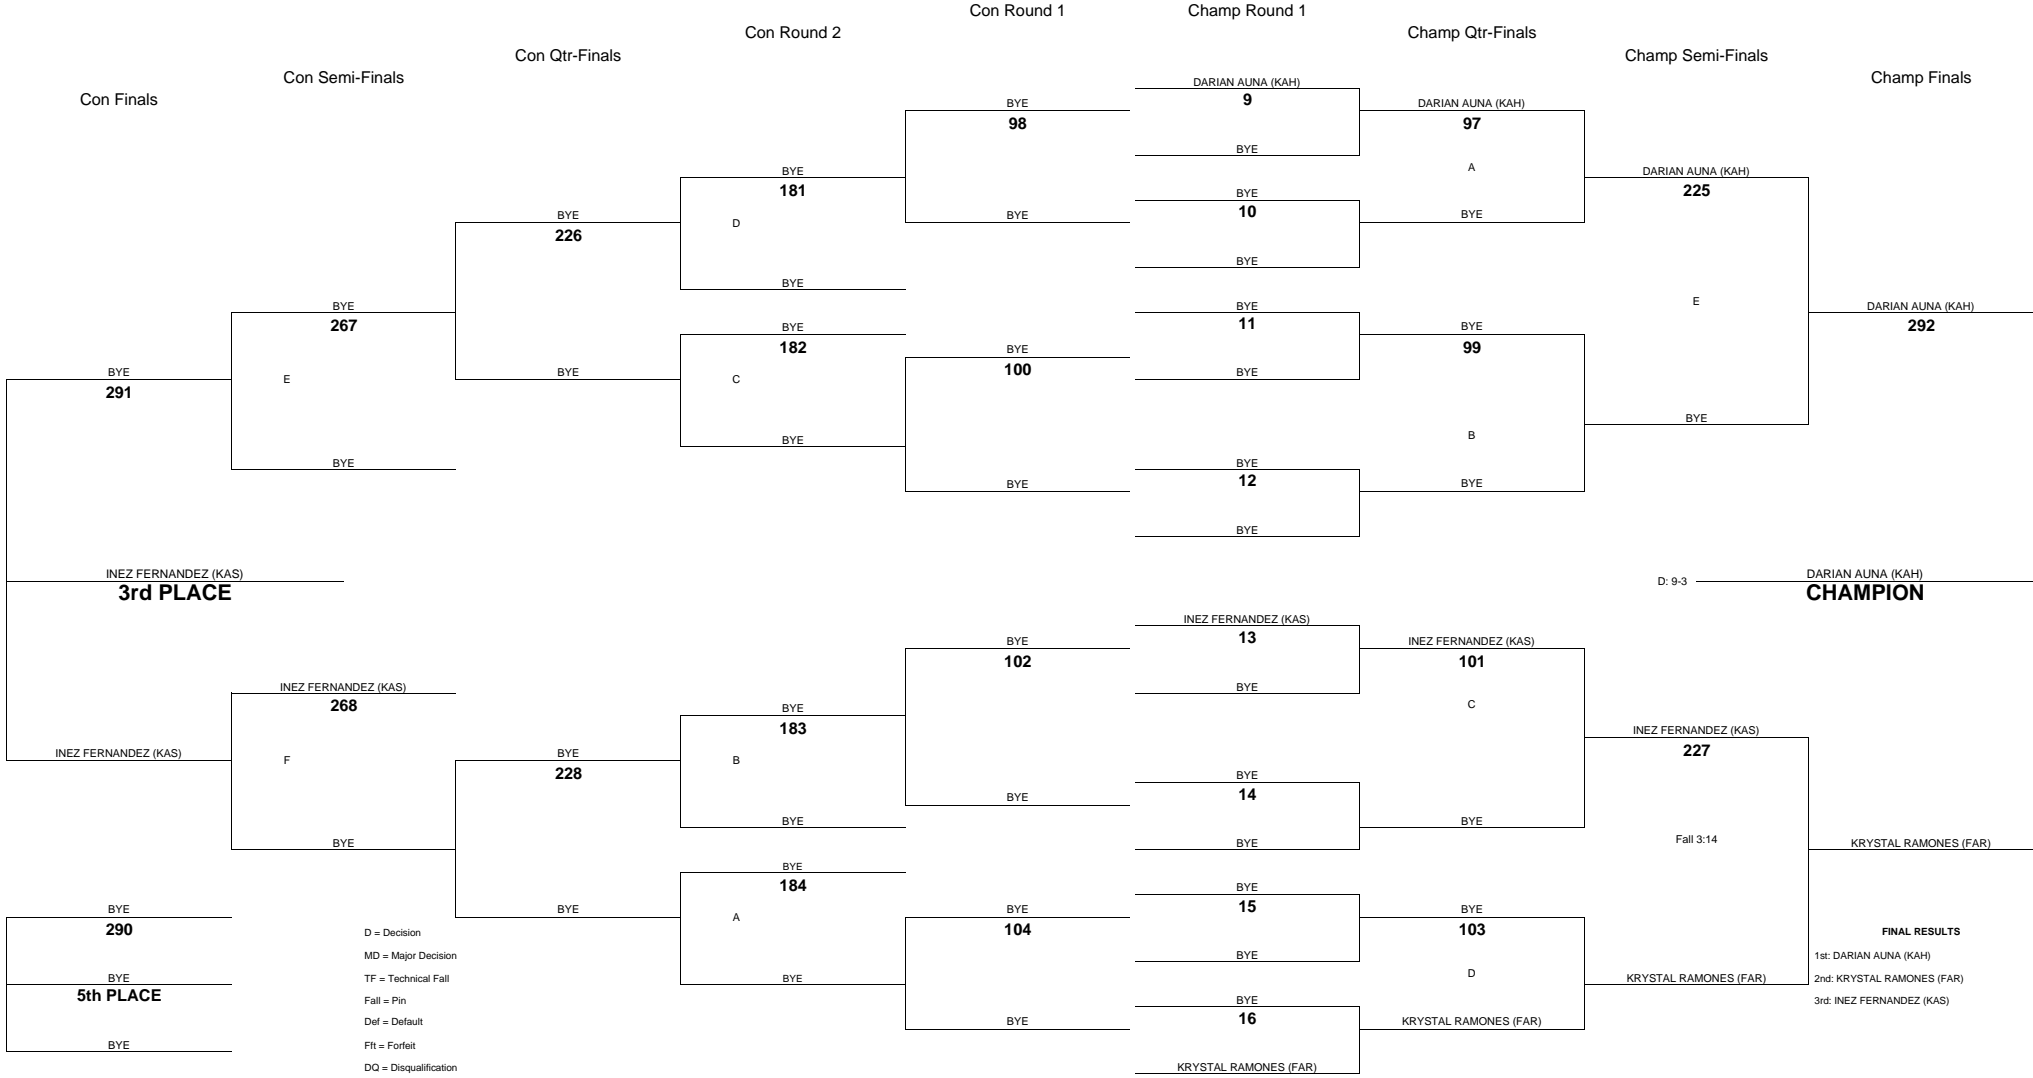

2010 OIA - EASTERN DIVISION VARSITY GIRLS WRESTLING CHAMPIONSHIPS

WEIGHT CLASS
103

WEIGHT CLASS
103

D = Decision
MD = Major Decision
TF = Technical Fall
Fall = Pin
Def = Default
Flt = Forfeit
DQ = Disqualification