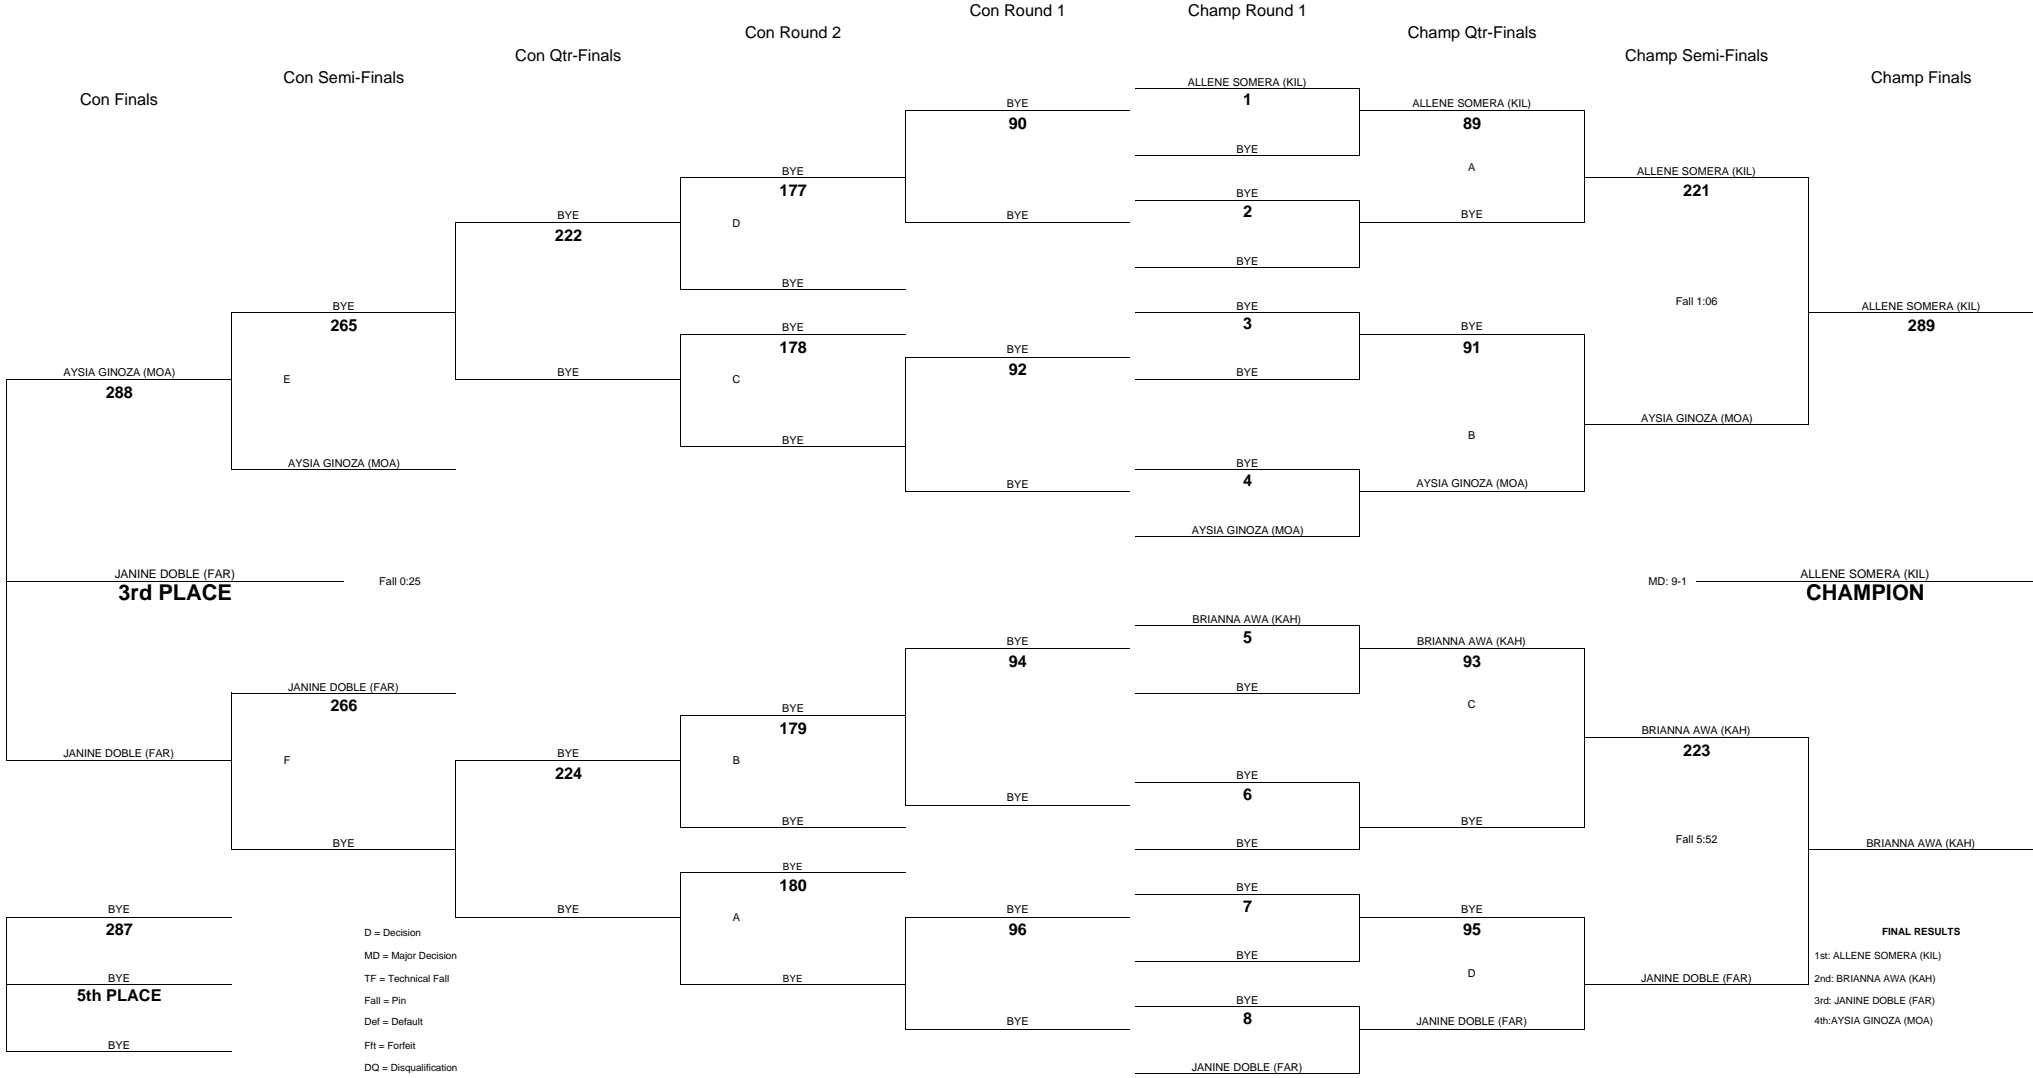

2010 OIA - EASTERN DIVISION VARSITY GIRLS WRESTLING CHAMPIONSHIPS

WEIGHT CLASS
98

WEIGHT CLASS
98