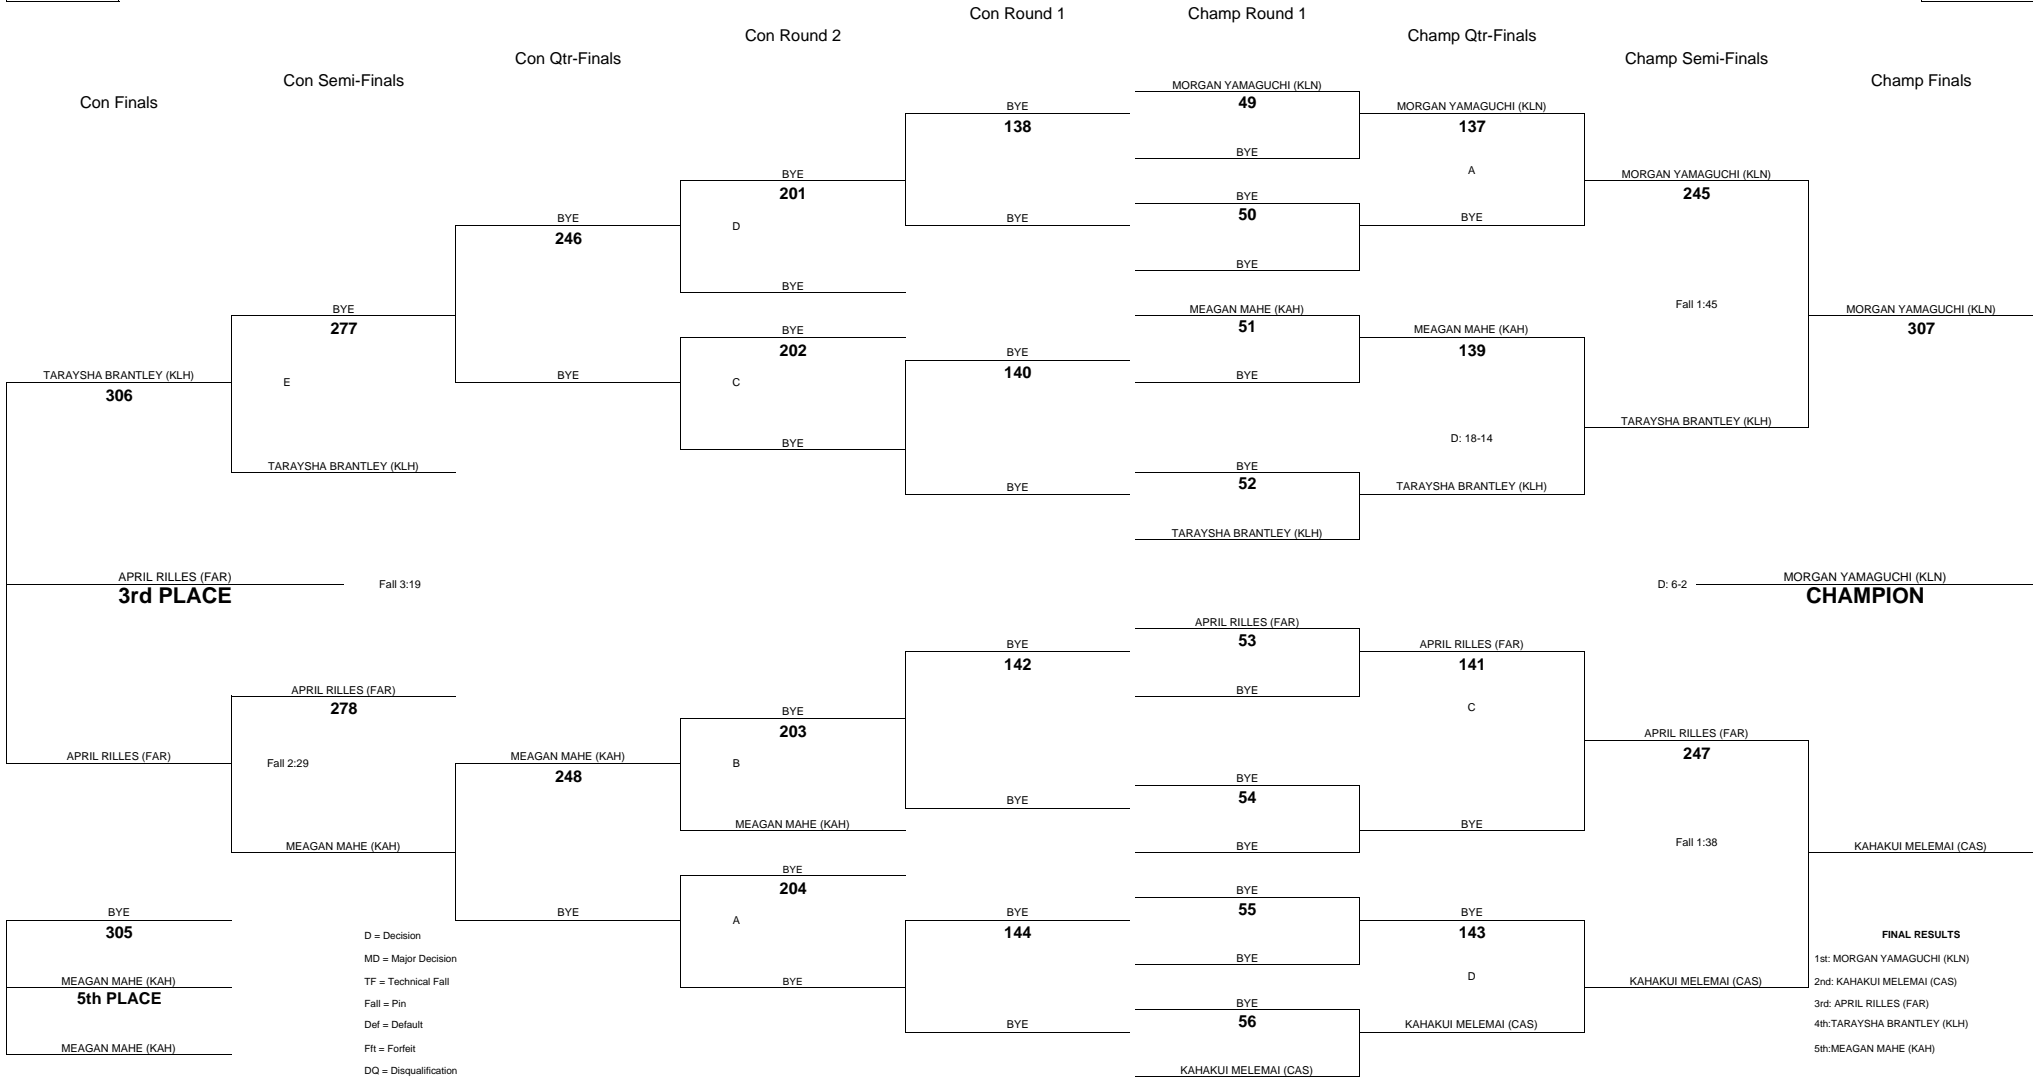

2010 OIA - EASTERN DIVISION VARSITY GIRLS WRESTLING CHAMPIONSHIPS

WEIGHT CLASS
130

WEIGHT CLASS
130