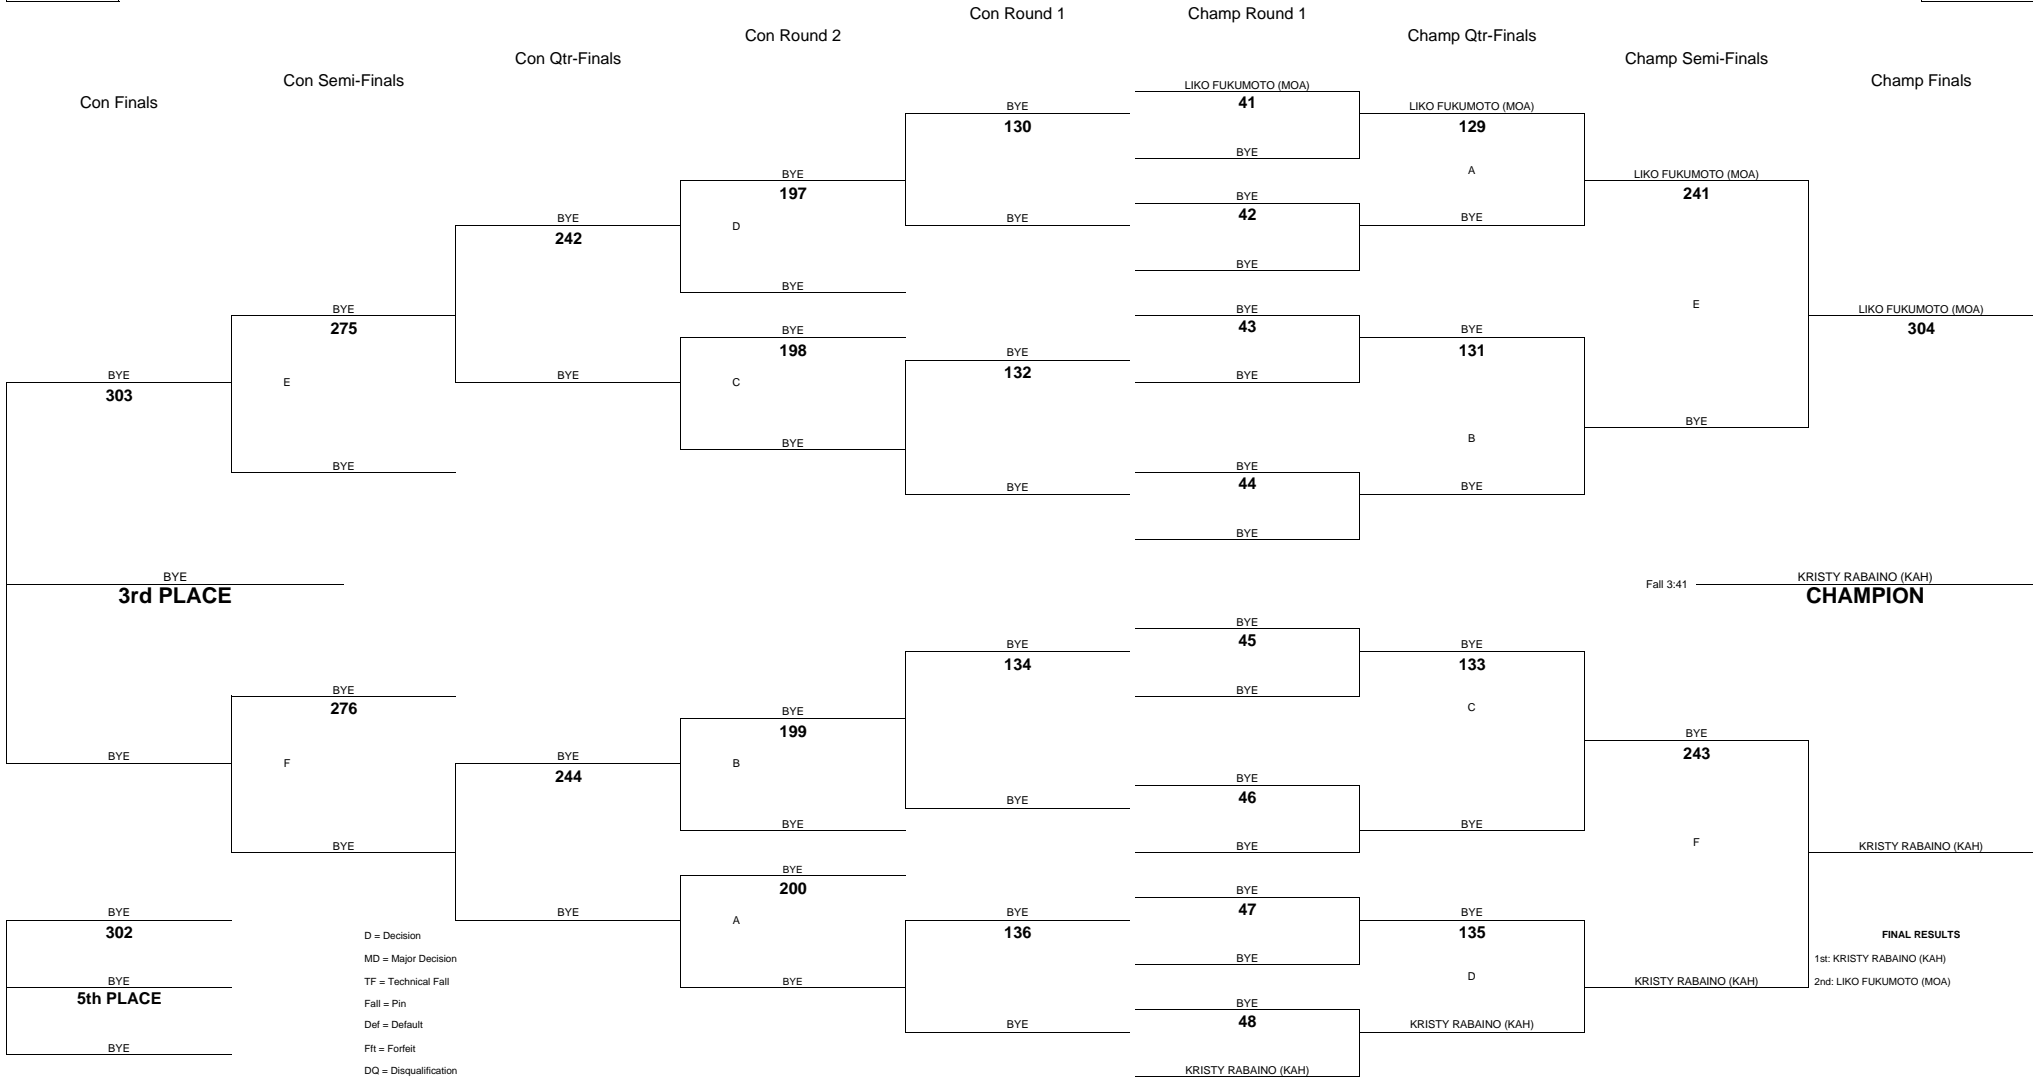

2010 OIA - EASTERN DIVISION VARSITY GIRLS WRESTLING CHAMPIONSHIPS

WEIGHT CLASS
125

WEIGHT CLASS
125