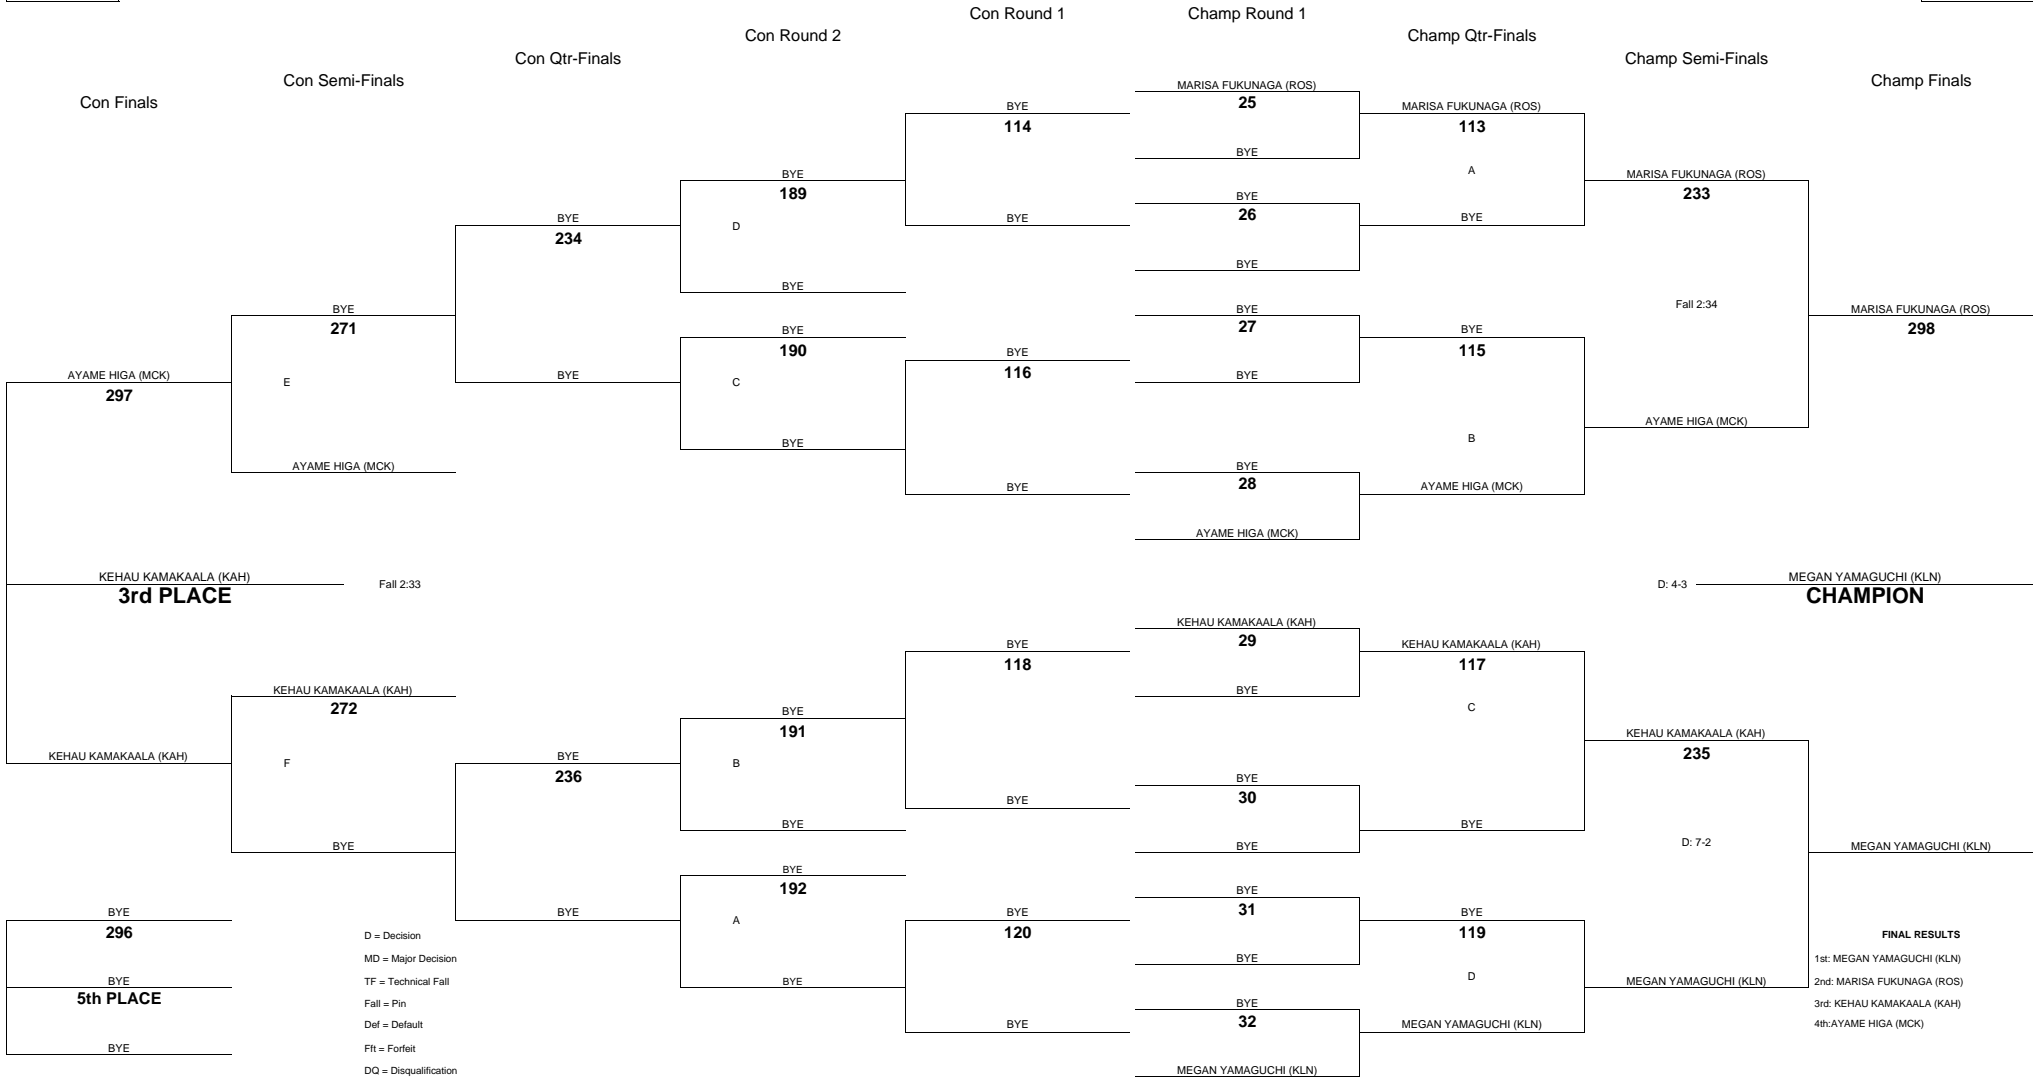

WEIGHT CLASS
108

WEIGHT CLASS
108

2010 OIA - EASTERN DIVISION VARSITY GIRLS WRESTLING CHAMPIONSHIPS

WEIGHT CLASS
114

WEIGHT CLASS
114

2010 OIA - EASTERN DIVISION VARSITY GIRLS WRESTLING CHAMPIONSHIPS

WEIGHT CLASS
120