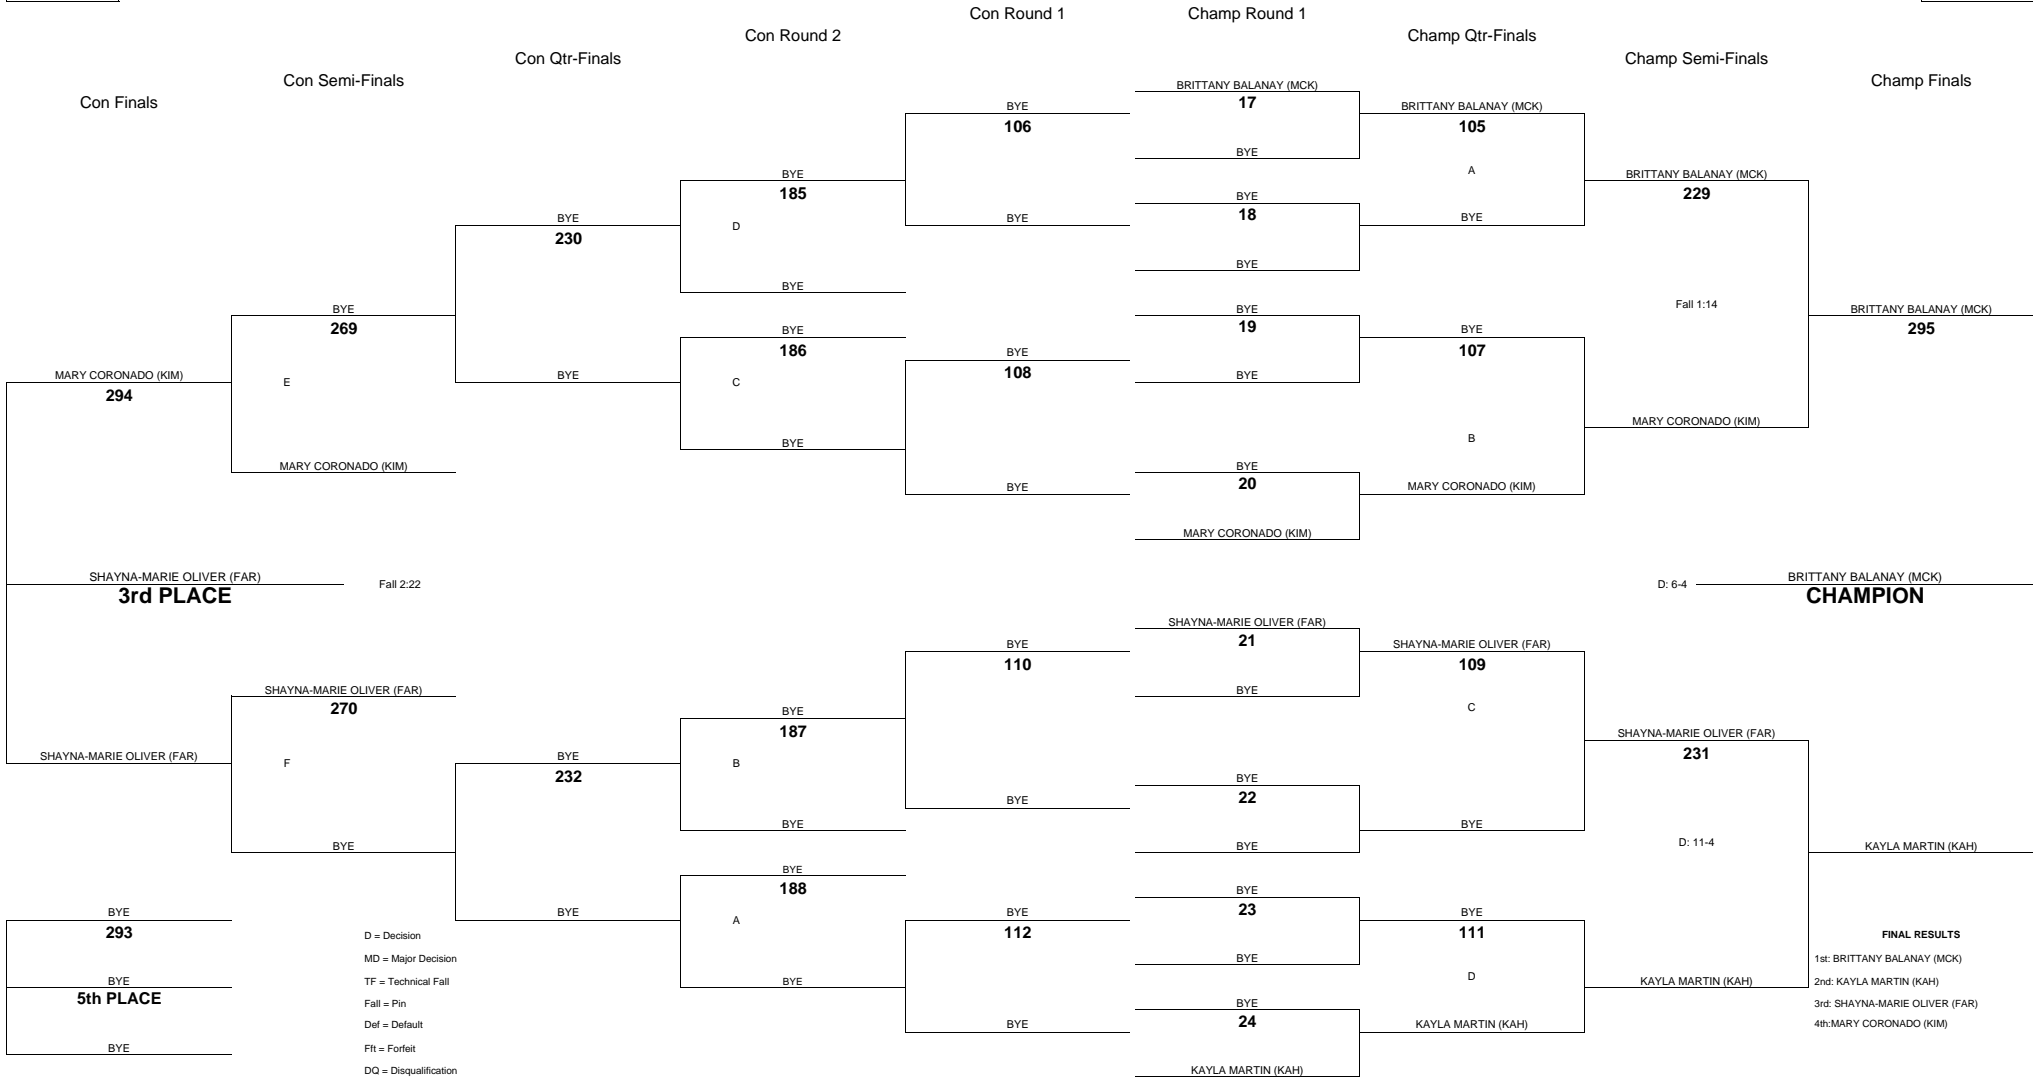

WEIGHT CLASS
108

WEIGHT CLASS
108

2010 OIA - EASTERN DIVISION VARSITY GIRLS WRESTLING CHAMPIONSHIPS

WEIGHT CLASS
114

WEIGHT CLASS
114

2010 OIA - EASTERN DIVISION VARSITY GIRLS WRESTLING CHAMPIONSHIPS

WEIGHT CLASS
120