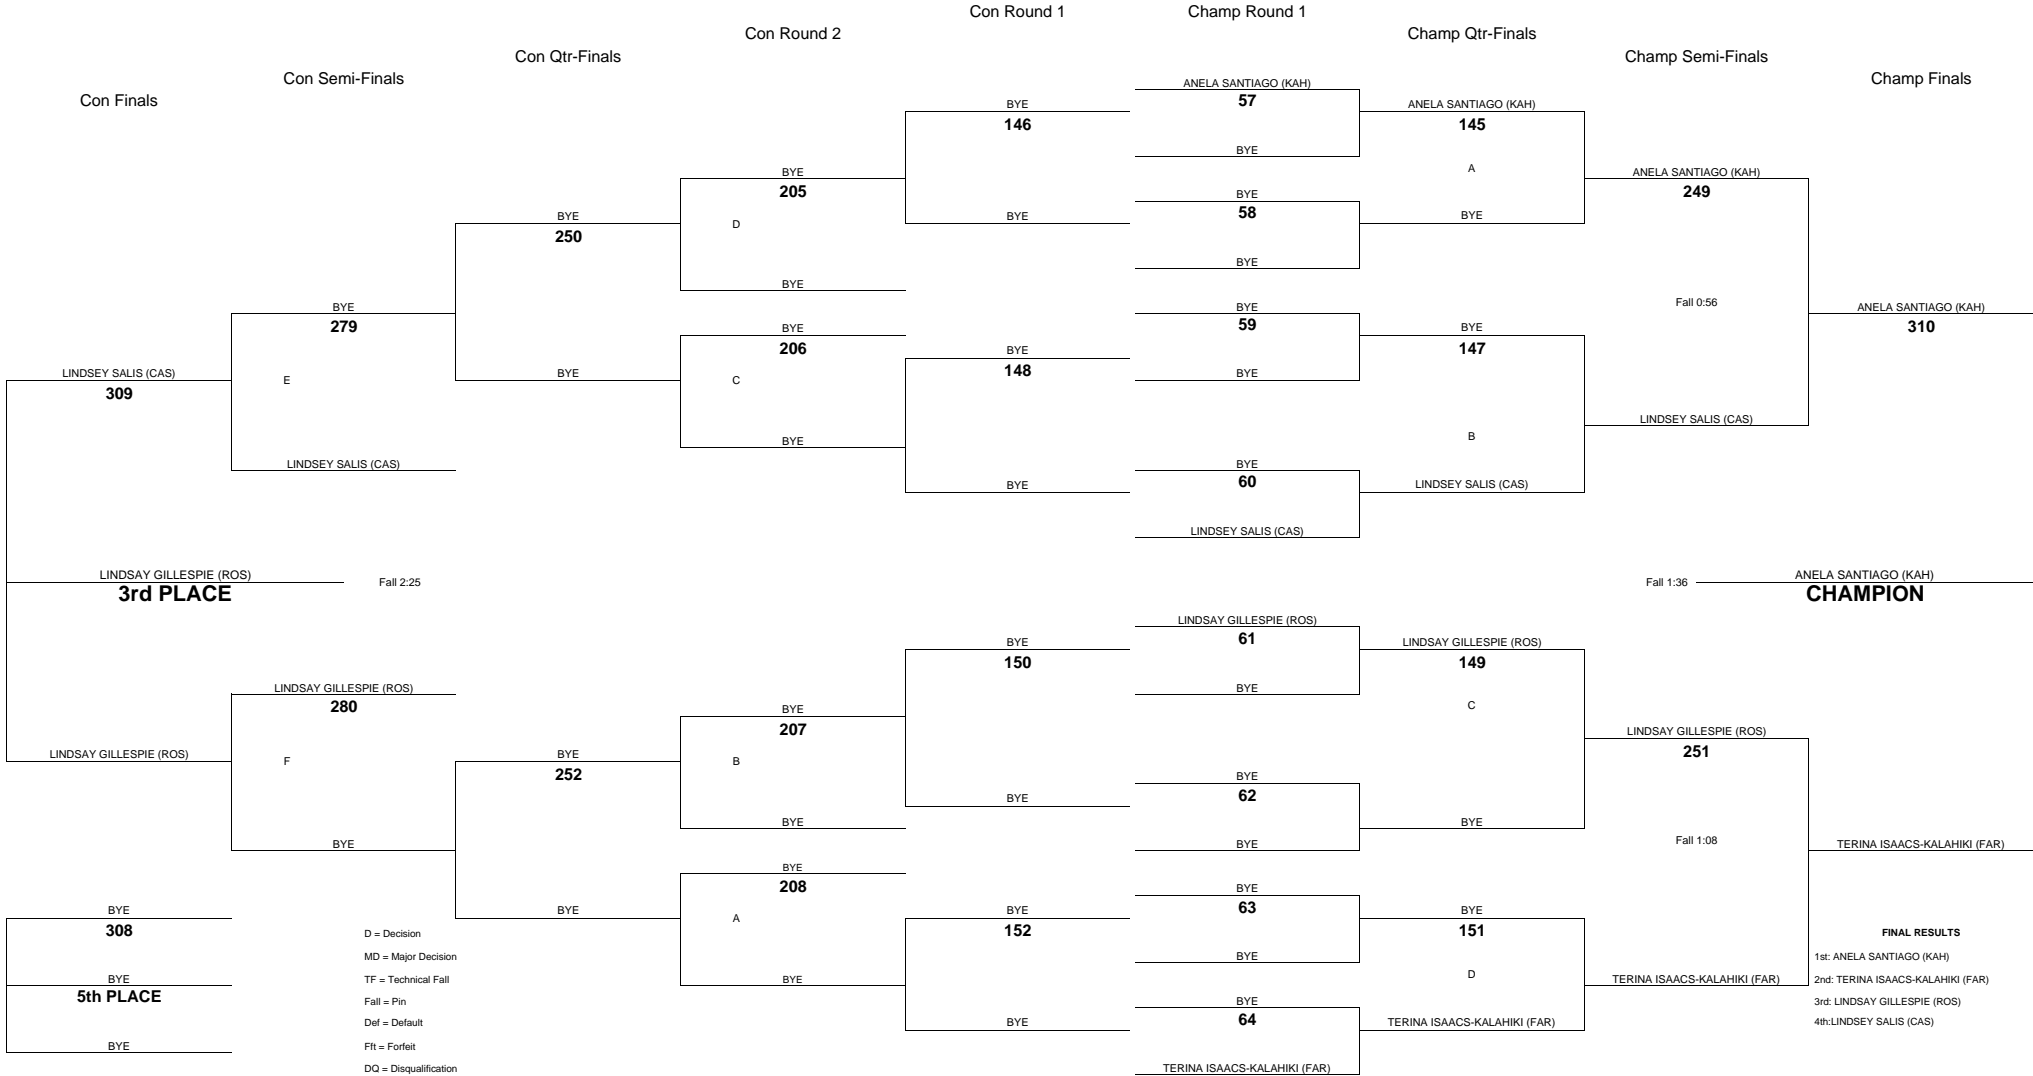

WEIGHT CLASS
125

2010 OIA - EASTERN DIVISION VARSITY GIRLS WRESTLING CHAMPIONSHIPS

WEIGHT CLASS
130

WEIGHT CLASS
130

WEIGHT CLASS
140

2010 OIA - EASTERN DIVISION VARSITY GIRLS WRESTLING CHAMPIONSHIPS

WEIGHT CLASS
140