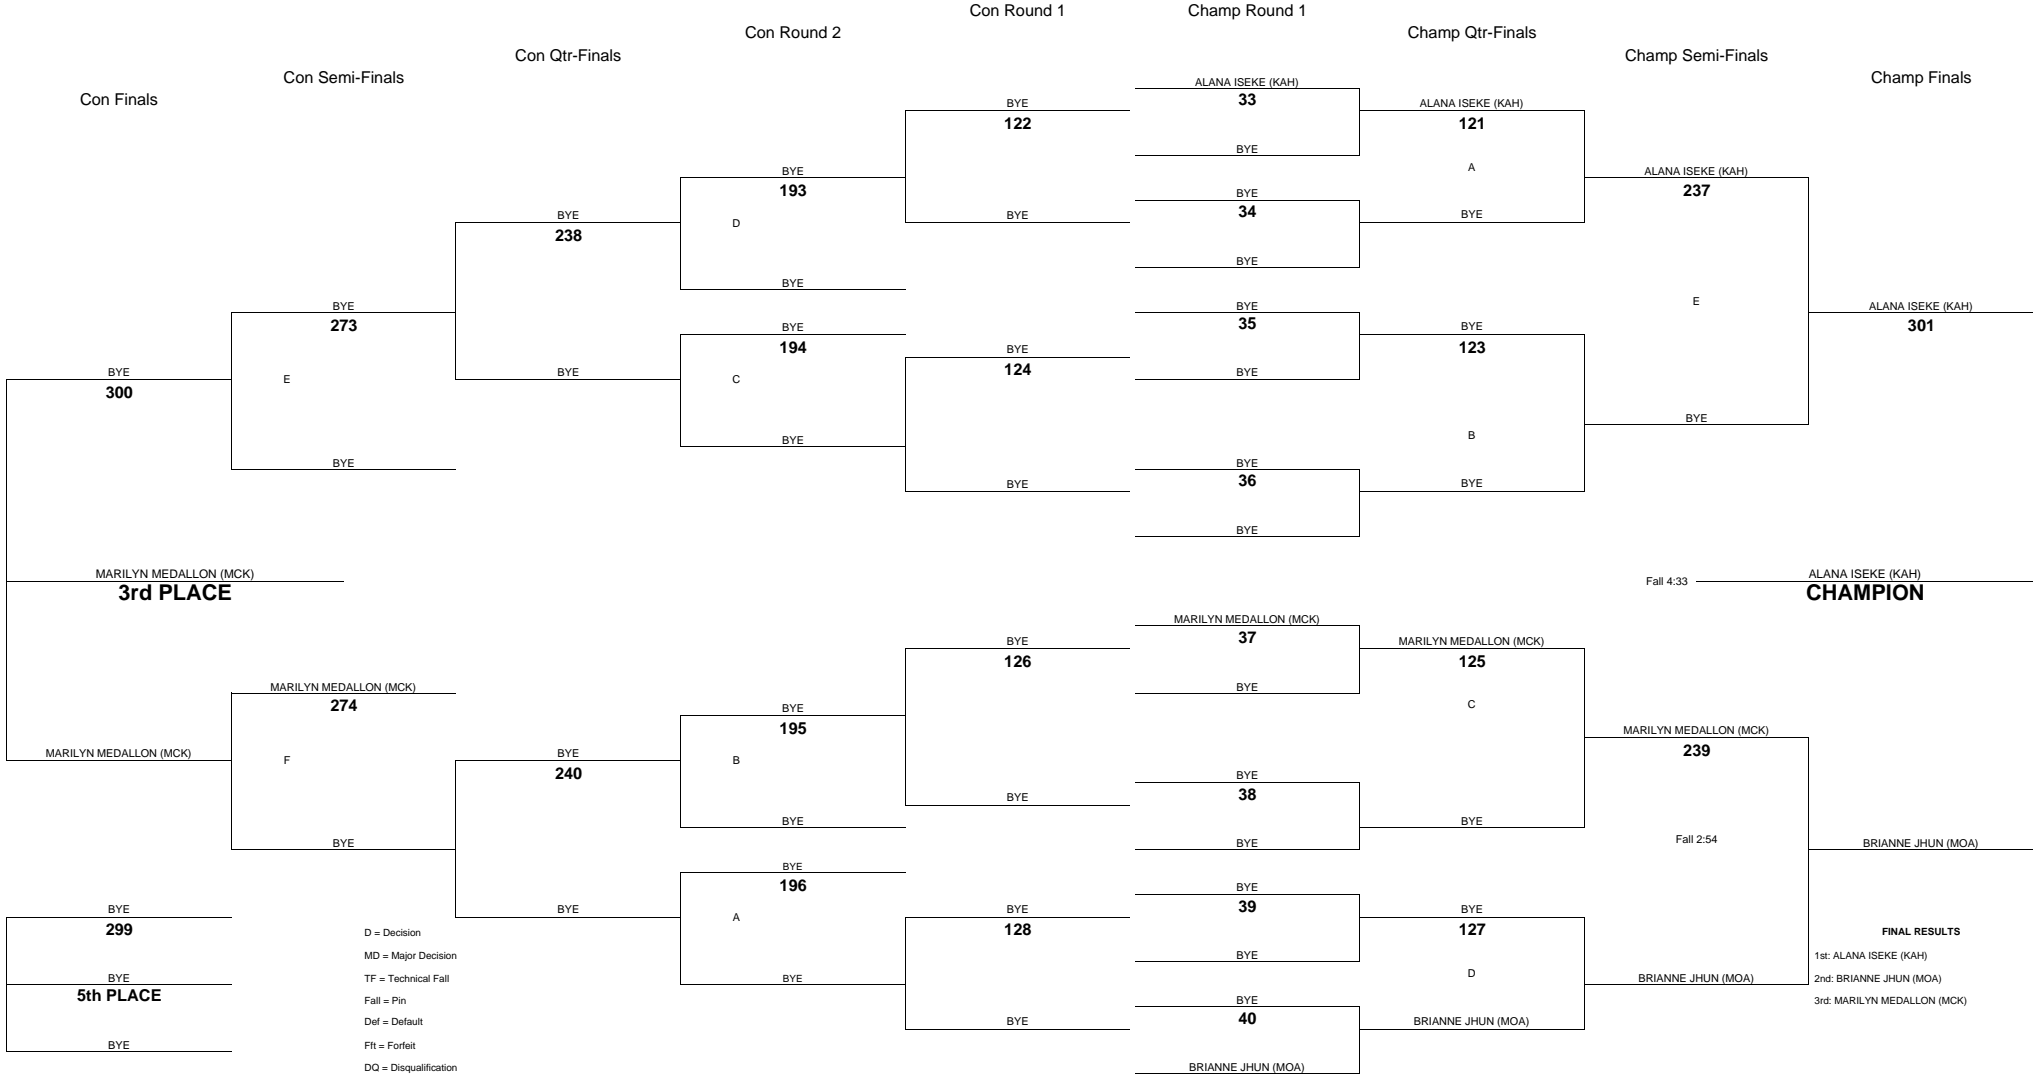

2010 OIA - EASTERN DIVISION VARSITY GIRLS WRESTLING CHAMPIONSHIPS

WEIGHT CLASS
120

WEIGHT CLASS
120

D = Decision
MD = Major Decision
TF = Technical Fall
Fall = Pin
Def = Default
Ft = Forfeit
DQ = Disqualification