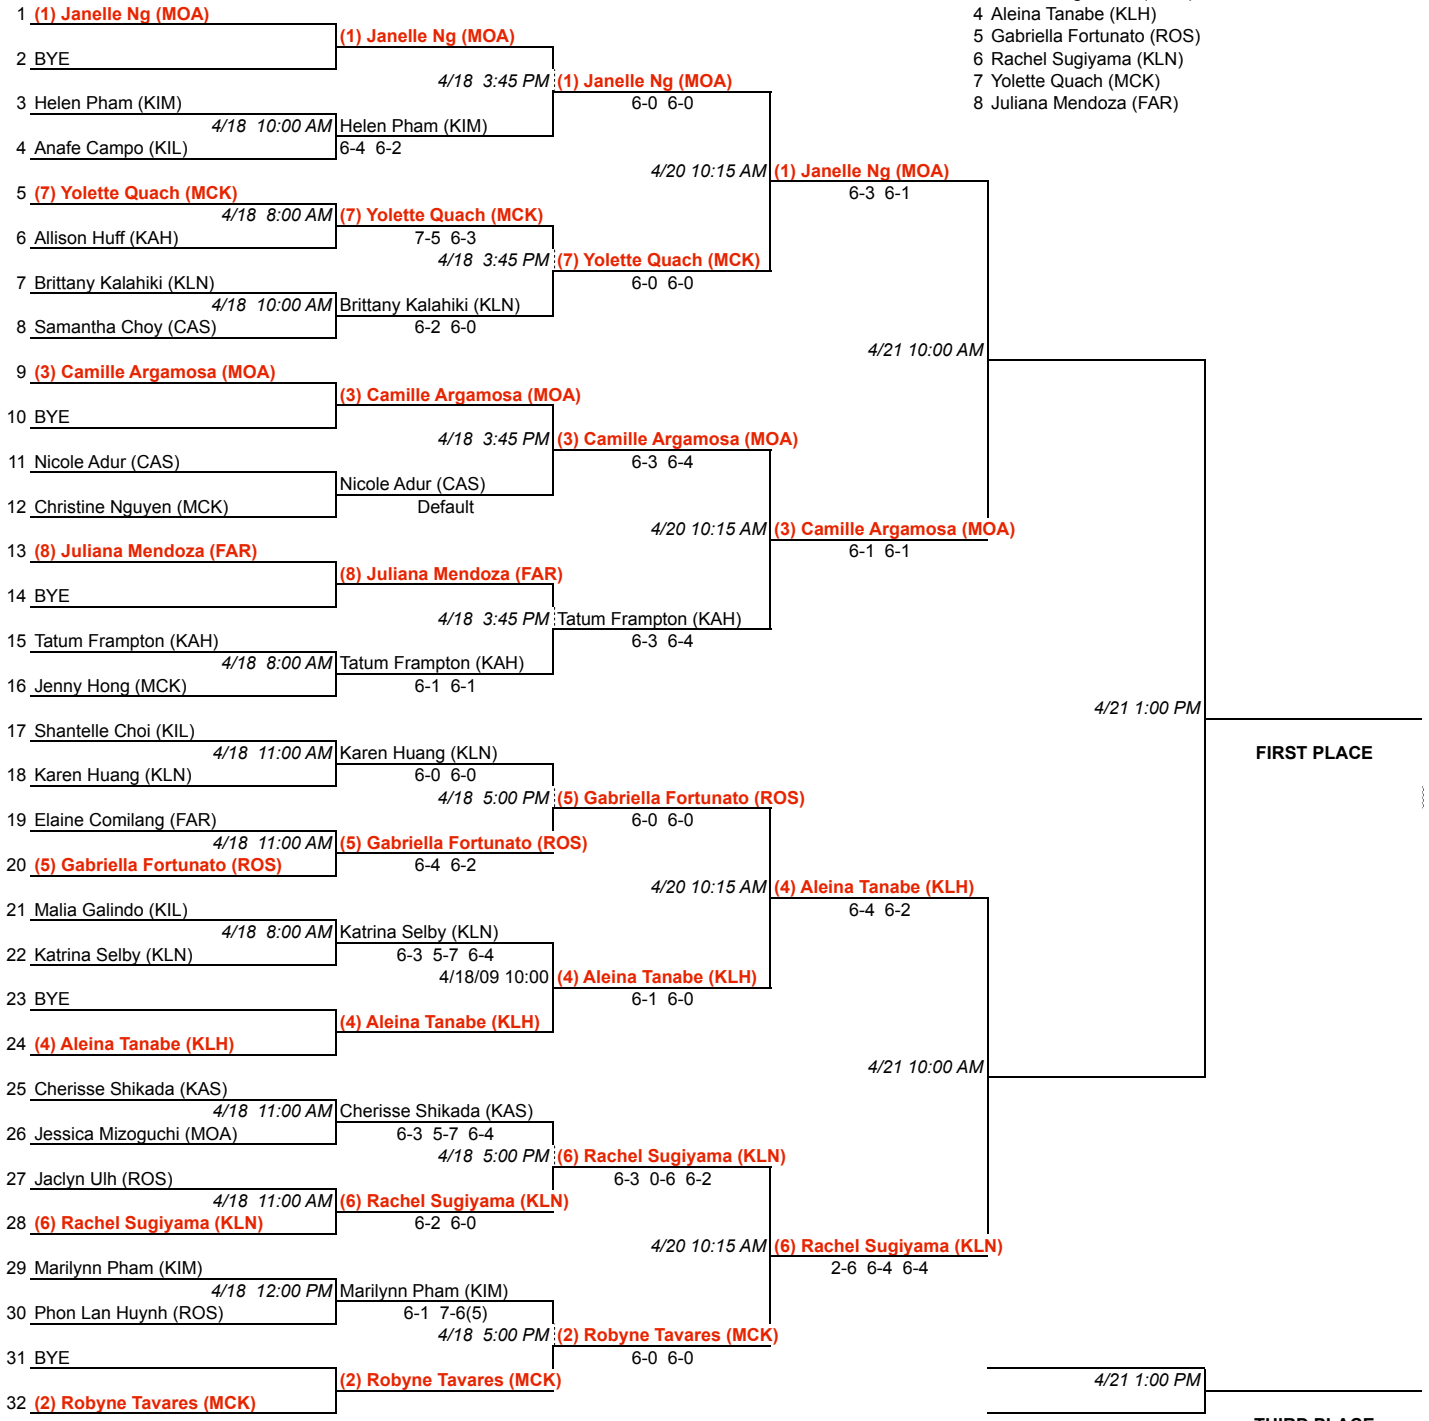

OIA EAST POST SEASON CLASSIC  
 APRIL 18, 20 & 21, 2009  
 BRIGHAM YOUNG UNIVERSITY-HAWAII

BOYS SINGLES

SEEDINGS

- 1 Jared Spiker (KLN)
- 2 Quoc Huynh (MCK)
- 3 Tomoki Imai (ROS)
- 4 Yuta Omori (KAS)
- 5 Tyler Aughenbaugh (KAH)
- 6 Jae Jeon (KIM)
- 7 Brian Ng (KLN)
- 8 Brendan Tourek (KLH)

OIA EAST POST SEASON CLASSIC  
 APRIL 18, 20 & 21, 2009  
 BRIGHAM YOUNG UNIVERSITY-HAWAII

BOYS DOUBLES

SEEDINGS

- 1 Nicholas Lee/Cody Lau (KLN)
- 2 Ken Covey/Rei Yoshimine (KAS)
- 3 Cory Ogawa/Tyler Kinoshita (MOA)
- 4 Jesse Smothermon/Brantly Yakabe (KAS)
- 5 Chris Camarao/Yeong Heon Lee (KIM)
- 6 Cody Kimball/Jeremiah Thee (KAH)
- 7 Rory Kakuda/Ty Tanaka (KLN)
- 8 Joseph Nakaso/Ric Lorenzo (KIL)

FIRST PLACE

THIRD PLACE

OIA EAST POST SEASON CLASSIC  
 APRIL 18, 20 & 21, 2009  
 BRIGHAM YOUNG UNIVERSITY-HAWAII

GIRLS SINGLES

SEEDINGS

- 1 Janelle Ng (MOA)
- 2 Robyne Tavares (MCK)
- 3 Camille Argamosa (MOA)
- 4 Aleina Tanabe (KLH)
- 5 Gabriella Fortunato (ROS)
- 6 Rachel Sugiyama (KLN)
- 7 Yolette Quach (MCK)
- 8 Juliana Mendoza (FAR)