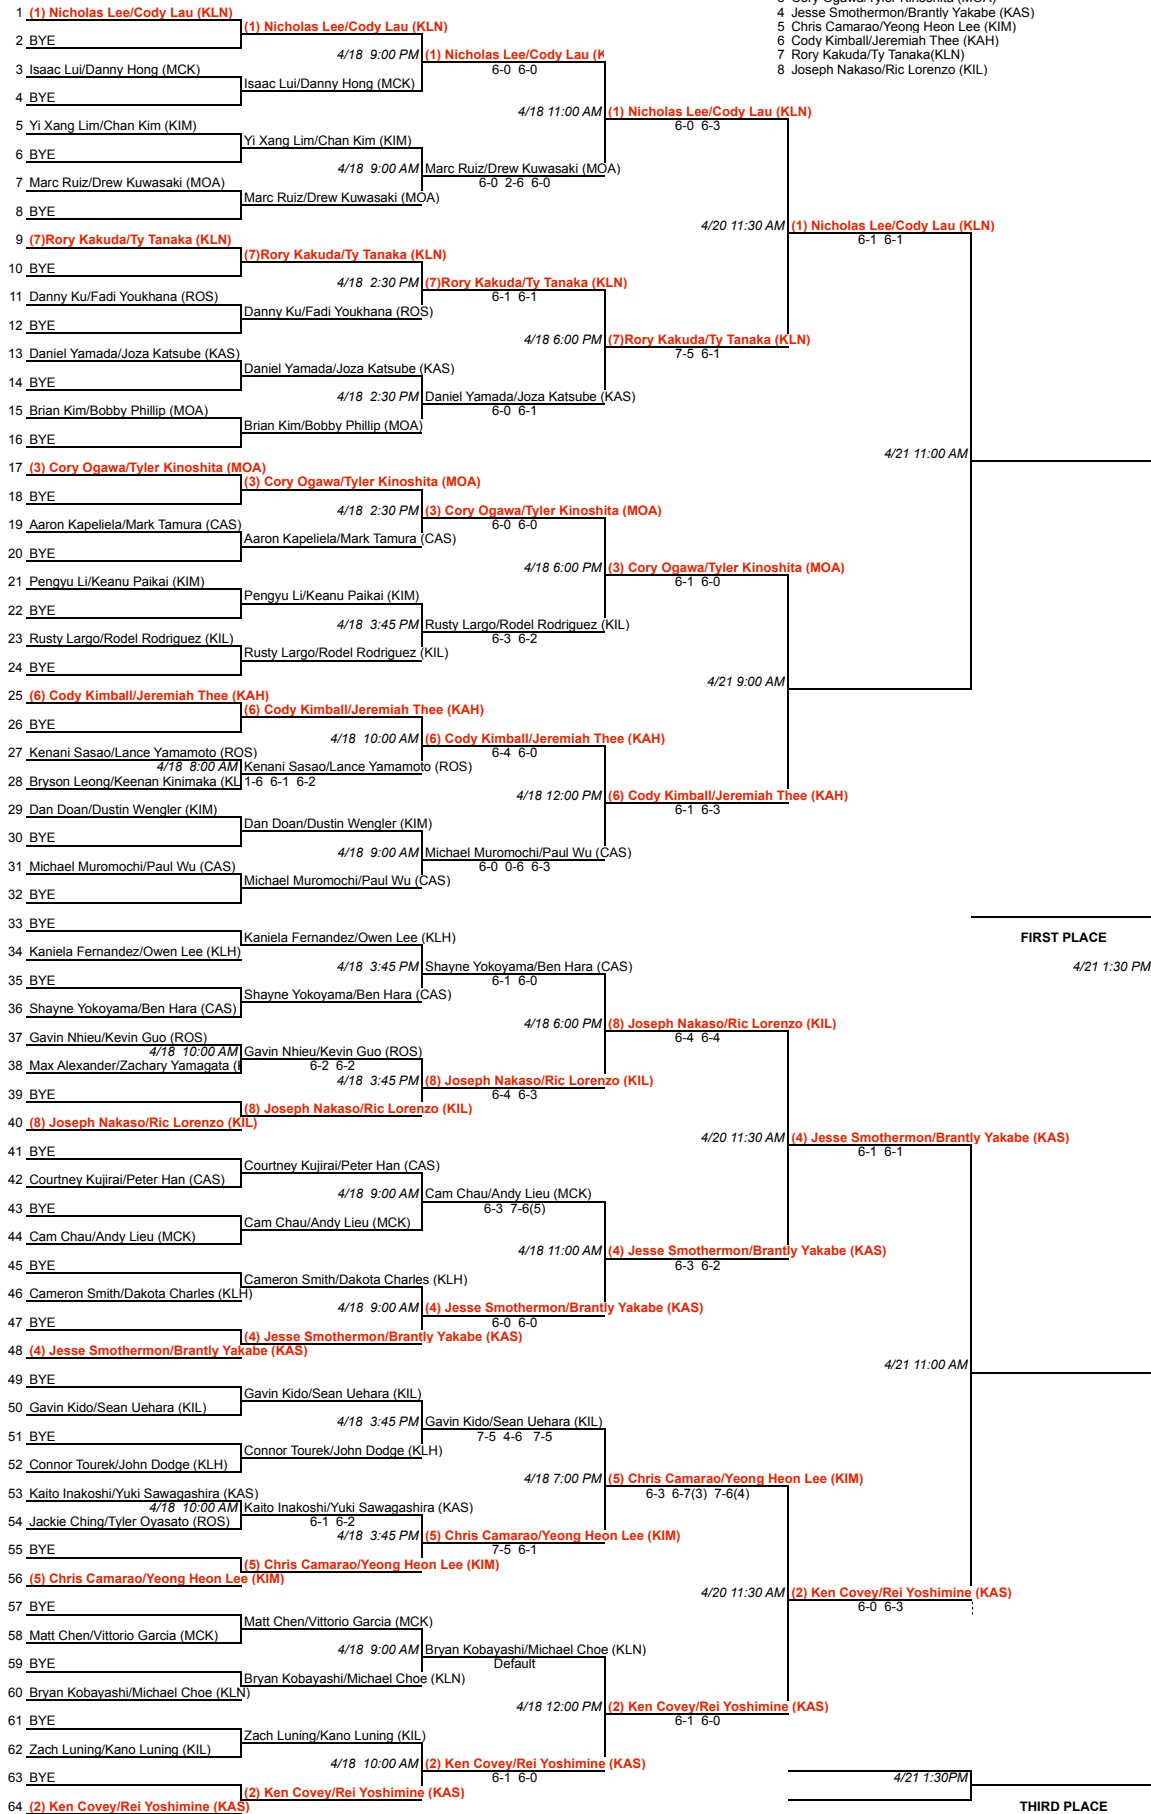

OIA EAST POST SEASON CLASSIC  
 APRIL 18, 20 & 21, 2009  
 BRIGHAM YOUNG UNIVERSITY-HAWAII

BOYS SINGLES

SEEDINGS

- 1 Jared Spiker (KLN)
- 2 Quoc Huynh (MCK)
- 3 Tomoki Imai (ROS)
- 4 Yuta Omori (KAS)
- 5 Tyler Aughenbaugh (KAH)
- 6 Jae Jeon (KIM)
- 7 Brian Ng (KLN)
- 8 Brendan Tourek (KLH)

OIA EAST POST SEASON CLASSIC  
 APRIL 18, 20 & 21, 2009  
 BRIGHAM YOUNG UNIVERSITY-HAWAII

BOYS DOUBLES

SEEDINGS

- 1 Nicholas Lee/Cody Lau (KLN)
- 2 Ken Covey/Rei Yoshimine (KAS)
- 3 Cory Ogawa/Tyler Kinoshita (MOA)
- 4 Jesse Smothermon/Brantly Yakabe (KAS)
- 5 Chris Camarao/Yeong Heon Lee (KIM)
- 6 Cody Kimball/Jeremiah Thee (KAH)
- 7 Rory Kakuda/Ty Tanaka (KLN)
- 8 Joseph Nakaso/Ric Lorenzo (KIL)

FIRST PLACE

THIRD PLACE

OIA EAST POST SEASON CLASSIC  
 APRIL 18, 20 & 21, 2009  
 BRIGHAM YOUNG UNIVERSITY-HAWAII

GIRLS SINGLES

SEEDINGS

- 1 Janelle Ng (MOA)
- 2 Robyne Tavares (MCK)
- 3 Camille Argamosa (MOA)
- 4 Aleina Tanabe (KLH)
- 5 Gabriella Fortunato (ROS)
- 6 Rachel Sugiyama (KLN)
- 7 Yolette Quach (MCK)
- 8 Juliana Mendoza (FAR)