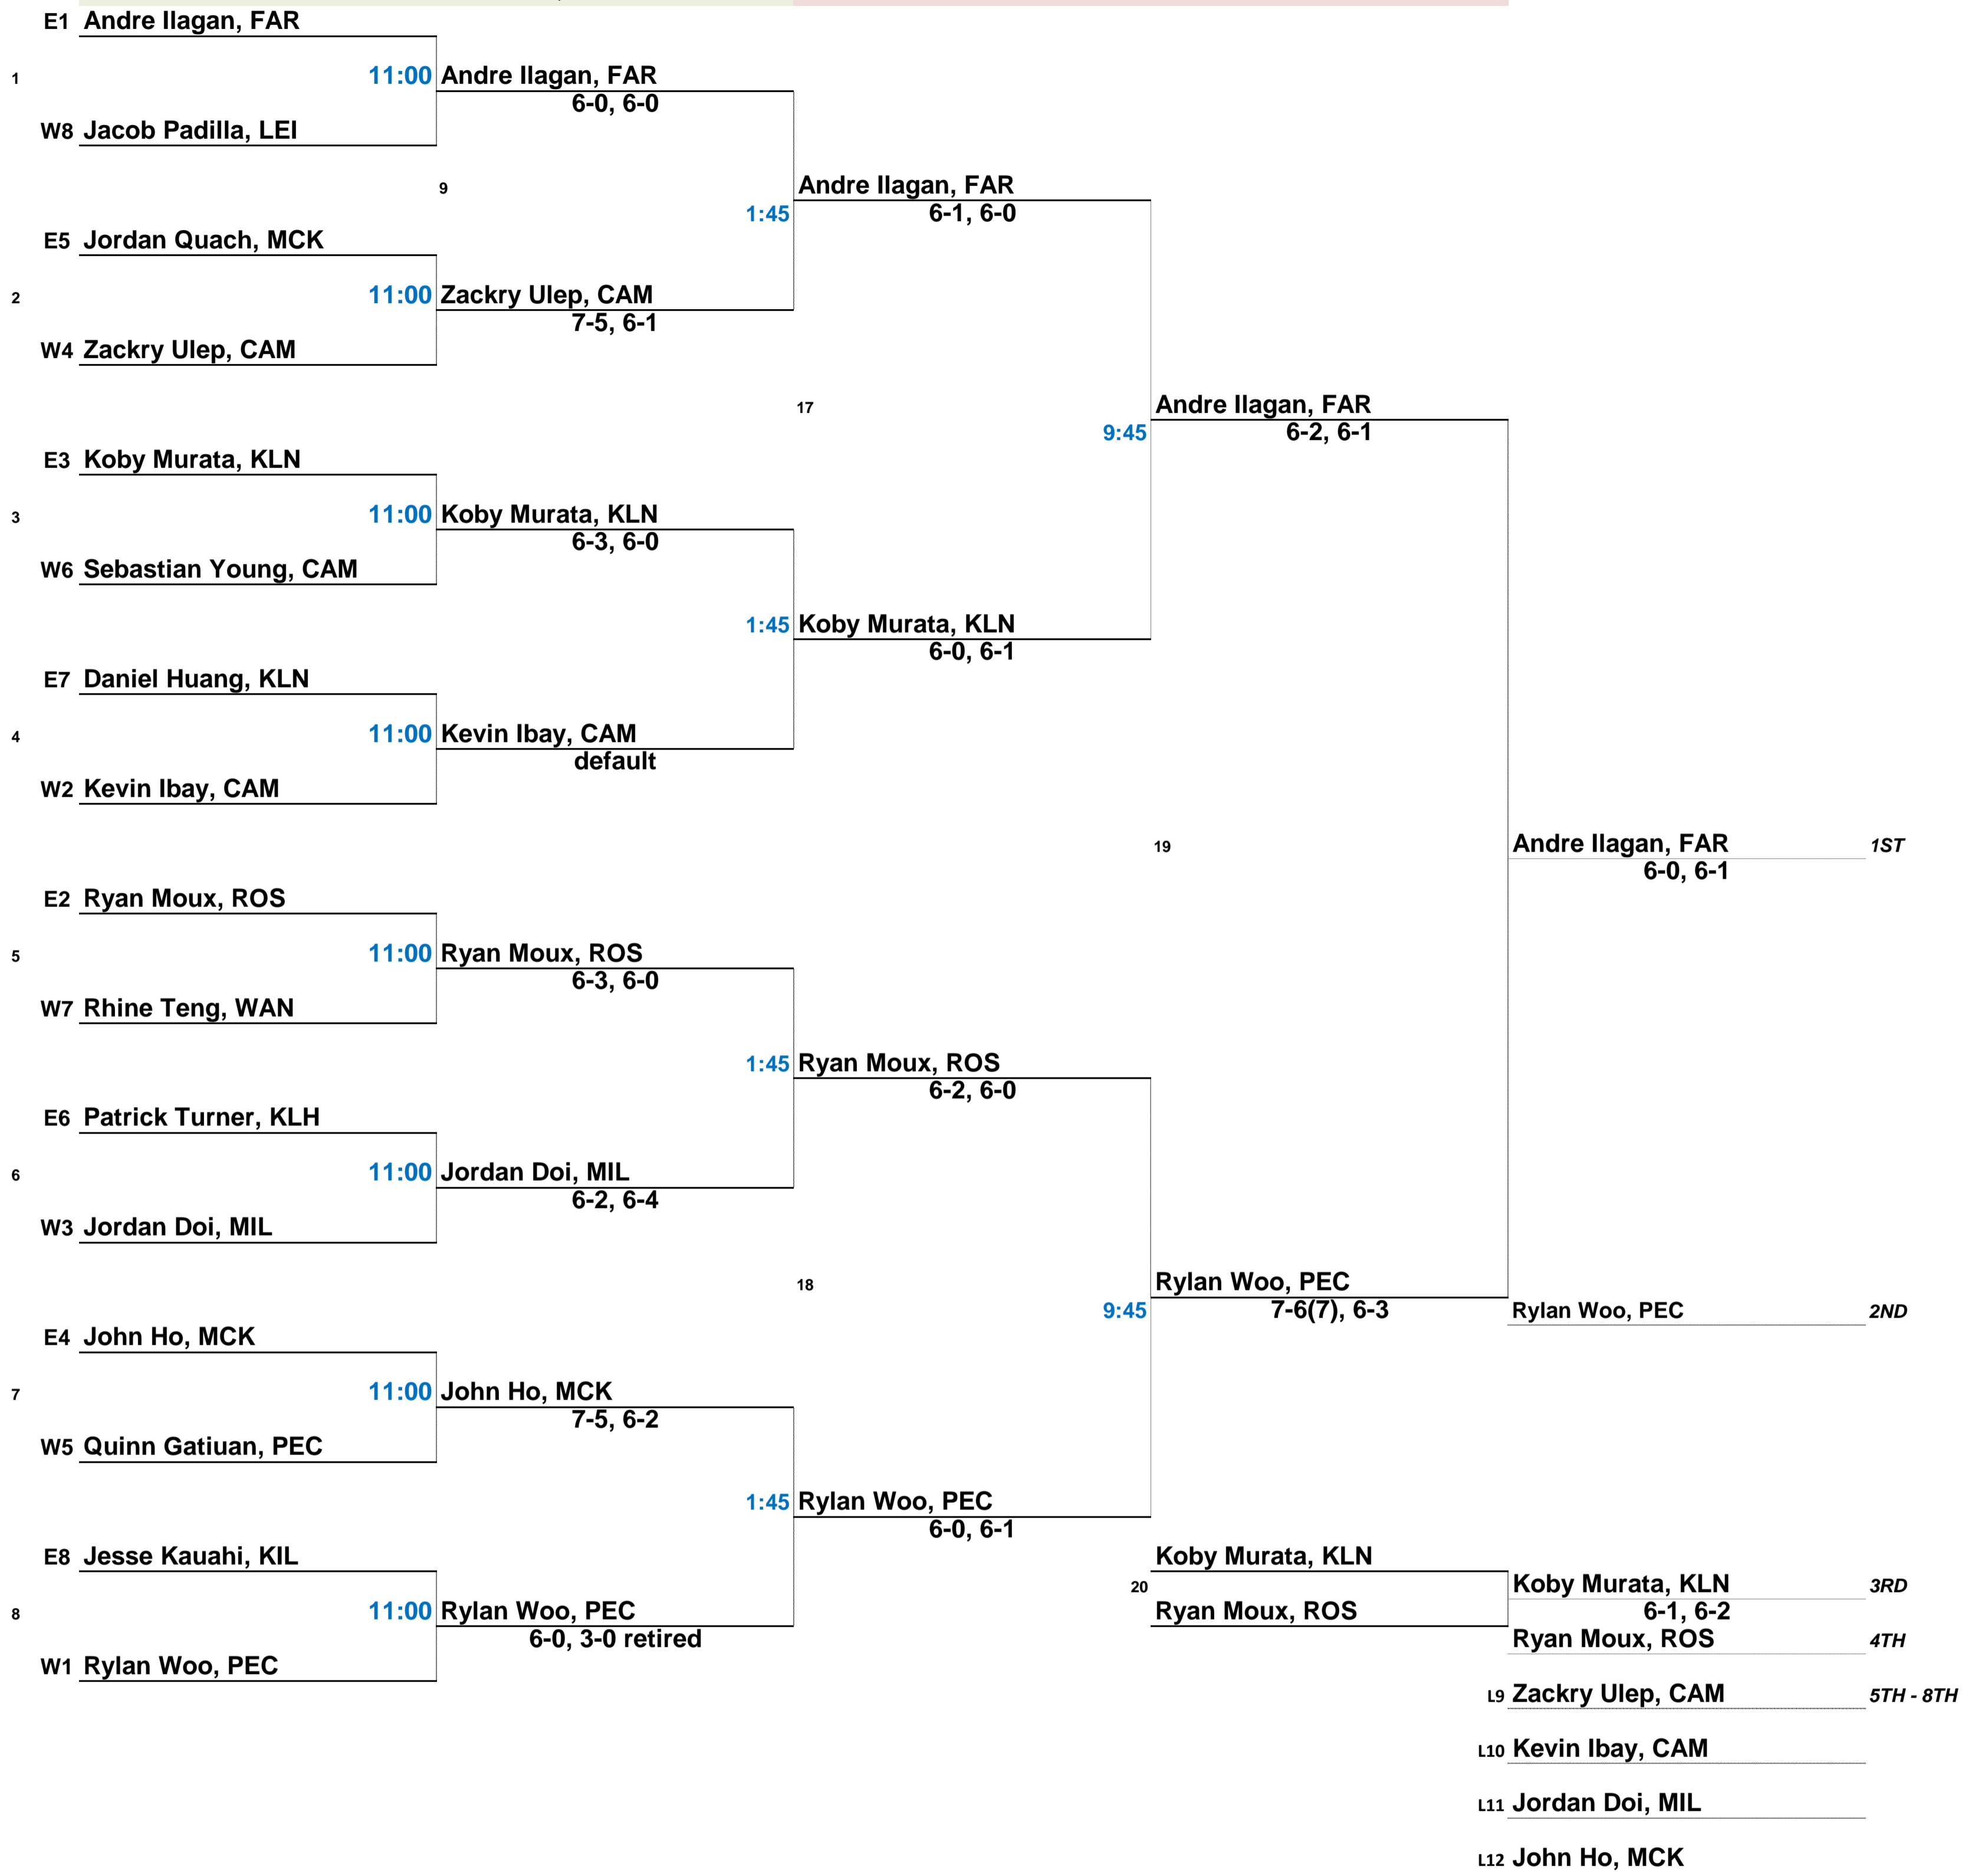

**BOYS SINGLES**

NO AD AD AD AD

Friday, April 20, 2018 Saturday, April 21, 2018

HHSAA QUALIFIERS

**ALL MATCHES - NO AD**

13	Jacob Padilla, LEI	1:45	Jordan Quach, MCK	6-1, 6-1	9TH - 12TH
14	Sebastian Young, CAM	1:45	Sebastian Young, CAM	7-5, 7-5	
15	Rhine Teng, WAN	1:45	Patrick Turner, KLH	6-1, 6-1	
16	Quinn Gatiuan, PEC	1:45	Quinn Gatiuan, PEC	default	

ALL MATCHES - NO AD

13	1:45	Jordyn Tanaka/Isabel Rogers, KLN	Jordyn Tanaka/Isabel Rogers, KLN		
		Laila Valdez/Hailey Bernal, CAI	3-6, 7-5, 1-0(5)		
					19
		Quyen Truong/Freesia Recto, I	7-5, 7-5	9:45	Jordyn Tanaka/Isabel Rogers, KLN
14	1:45	Quyen Truong/Freesia Recto, MCK			
		Darlyn Chau/Sunghee Kim, RC	6-4, 6-4		
					9TH - 10TH
15	1:45	Ann Wu/Jessica Uyesaka, MCK			
		Ann Wu/Jessica Uyesaka, MCK	6-2, 6-2		
					20
		Rhaven Vaquilar/Florence Lazo	6-2, 6-2	9:45	Ann Wu/Jessica Uyesaka, MCK
16	1:45	Maya Manaligod/Ariel Wong, KLN			
		Maya Manaligod/Ariel Wong, KLN	default		
					23
		Quyen Truong/Freesia Recto, MCK			
					Quyen Truong/Freesia Recto, MCK
			6-4, 6-3		11TH
		Maya Manaligod/Ariel Wong, KLN			