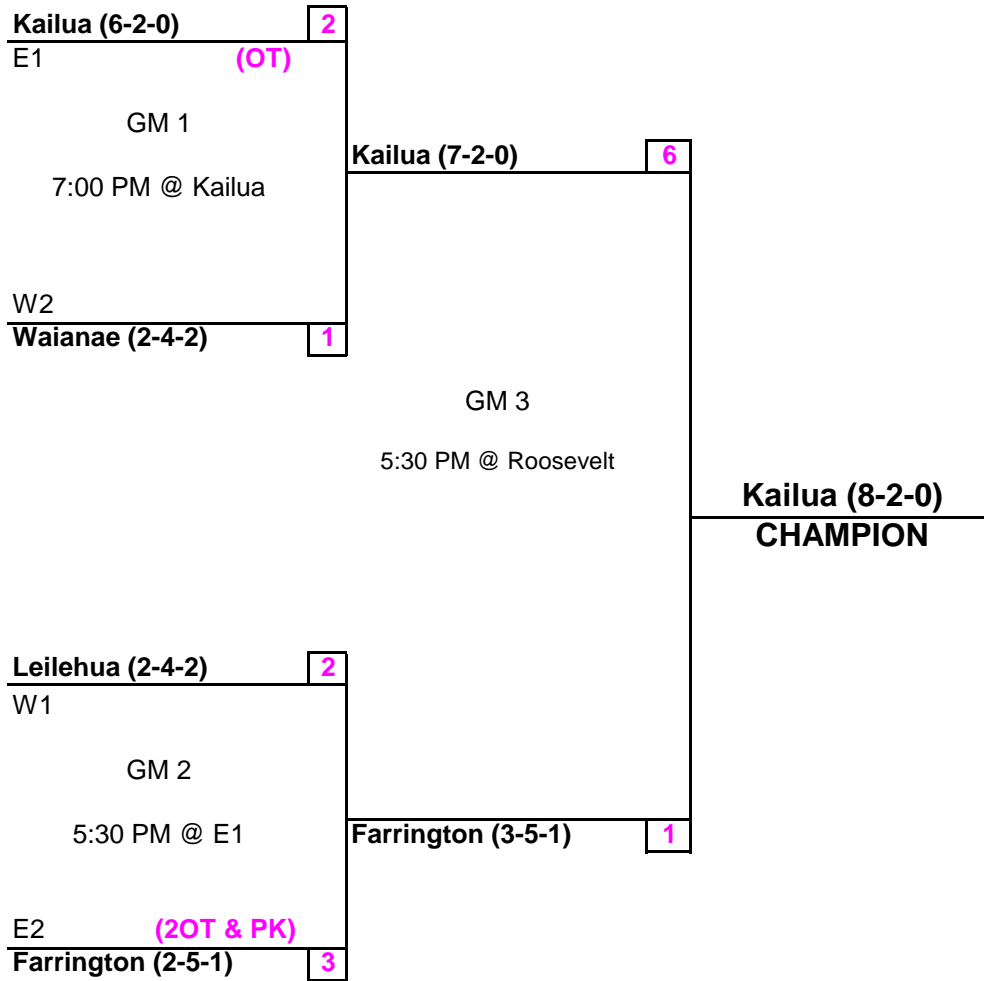

2016-17 OIA SOCCER CHAMPIONSHIP PLAYOFFS - JV BOYS DIVISION I

WED JAN 18

FRI JAN 20

Higher Bracket (L)
Lower Bracket (D)

2016-17 OIA SOCCER CHAMPIONSHIP PLAYOFFS - JV BOYS DIVISION II

WED JAN 18

FRI JAN 20

Higher Bracket (L)
Lower Bracket (D)

2016-17 OIA SOCCER CHAMPIONSHIP PLAYOFFS - BOYS DIVISION DI

MON JAN 23

TUES JAN 24

THURS JAN 26

SAT JAN 28

MON JAN 23	TUES JAN 24	THURS JAN 26	SAT JAN 28
	Mililani (9-0-1) 2		
Castle (4-4-2) 2	W1 GM 5 7:00 PM @ Mililani	Mililani (10-0-1) 3	
E4 GM 1 5:30 PM @ Pearl City	Castle (5-4-2) 0	GM 11 7:00 PM @ Castle	Mililani (11-0-1) 0
W5 Radford (4-5-1) 0	Kalani (7-1-2) 3	Kalani (8-1-2) 2	
E2 Pearl City (8-1-1) 3	GM 6 5:30 PM @ Mililani		
W3 GM 2 7:00 PM @ Pearl City	Pearl City (9-1-1) 0		
E6 Roosevelt (3-3-4) 1			GM 15 6:30 PM @ Castle (TV)
			Kapolei (11-0-2) CHAMPION
	Kapolei (8-0-2) 6		
Kahuku (6-1-3) 4	W2 GM 7 7:00 PM @ Kapolei	Kapolei (9-0-2) 1	Mililani (11-1-1) 2nd
E3 GM 3 7:00 PM @ Kahuku	Kahuku (7-1-3) 0	GM 12 5:30 PM @ Castle	
W6 Waipahu (3-6-1) 0	Kaiser (9-0-1) 3	Kapolei (10-0-2) 1	
	E1 GM 8 5:30 PM @ Kapolei	Kaiser (10-0-1) 0	** FRI JAN 27
Campbell (7-3-0) 5	Campbell (8-3-0) 0		Kalani (8-2-2) 0
W4 GM 4 5:30 PM @ Kahuku			L11 GM 14 **7:00 PM @ Kailua
E5 Moanalua (4-5-1) 0		Kaiser (10-1-1) 2	Kaiser (11-1-1) 3rd
		* WED JAN 25	Kalani (8-3-2) 4th
		Castle (5-5-2) 0	
	L5 GM 9 * 5:30 PM @ Kailua	Pearl City (10-2-1) 3	
	L6 Pearl City (9-2-1) 5	GM 13 **5:30 PM @ Kailua	Pearl City (11-2-1) 5th
	Kahuku (7-2-3) 0	Campbell (9-4-0) 1	
	L7 GM 10 * 7:00 PM @ Kailua		Campbell (9-5-0) 6th
	L8 Campbell (8-4-0) 2		