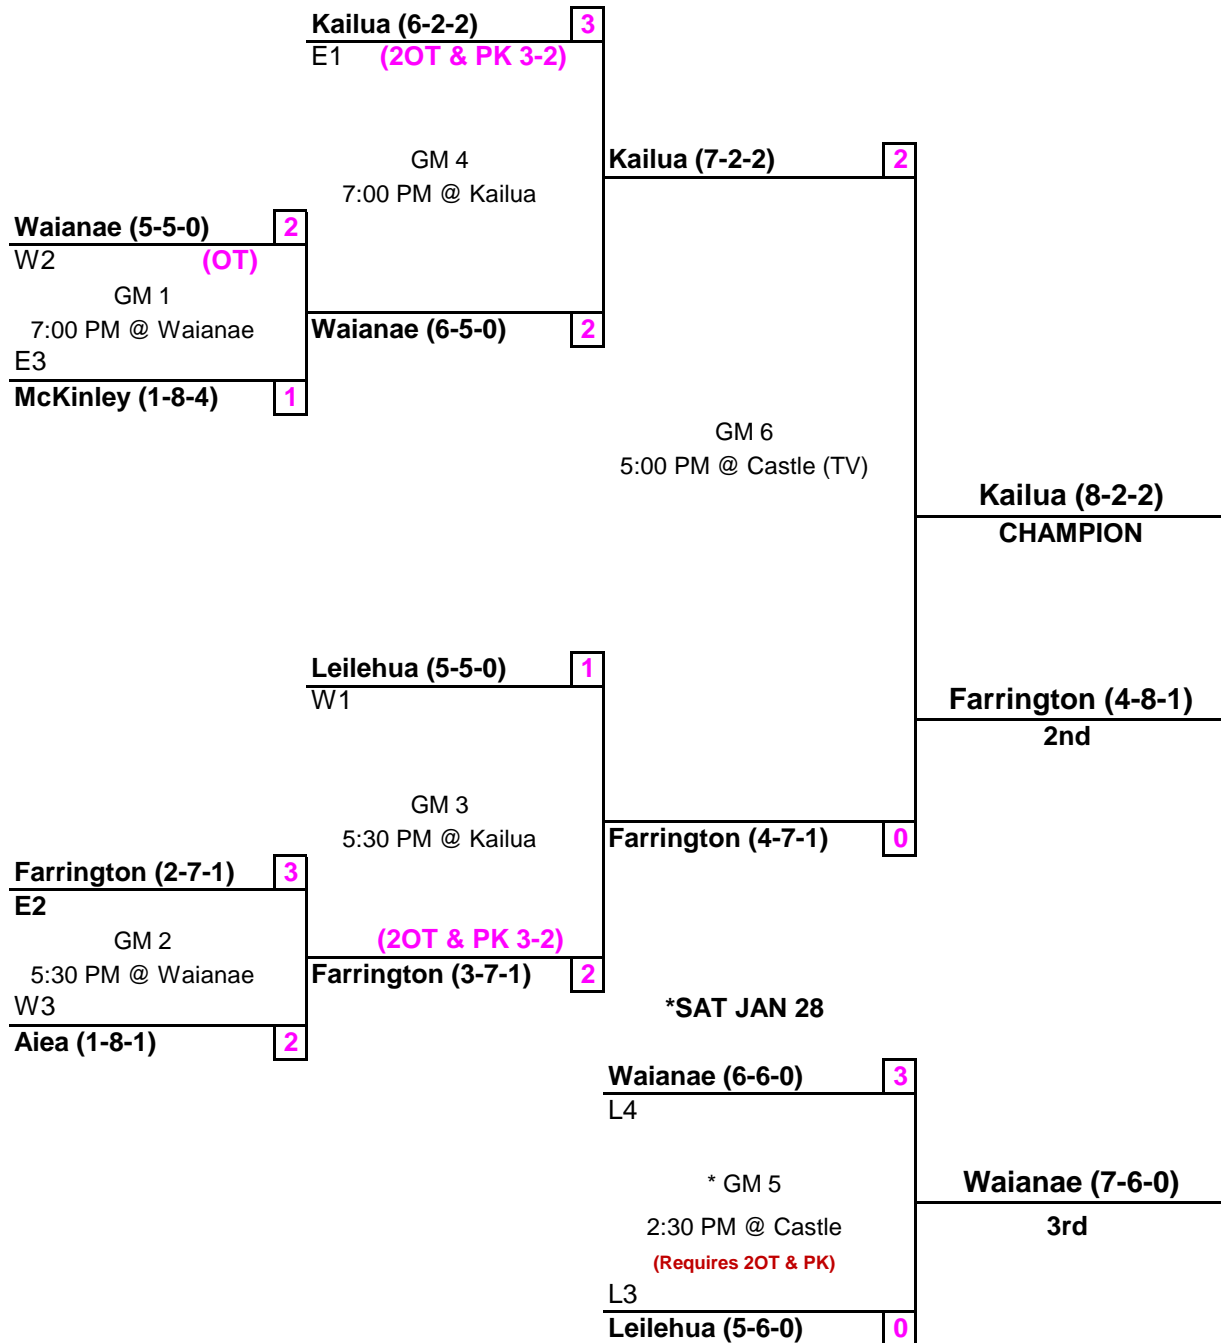

Higher Bracket (L)
Lower Bracket (D)

** Top 6 qualify for HHSAA

2016-17 OIA SOCCER CHAMPIONSHIP PLAYOFFS - BOYS DIVISION II

WED JAN 25

THURS JAN 26

SAT JAN 28

* Higher Bracket (L)

* Lower Bracket (D)