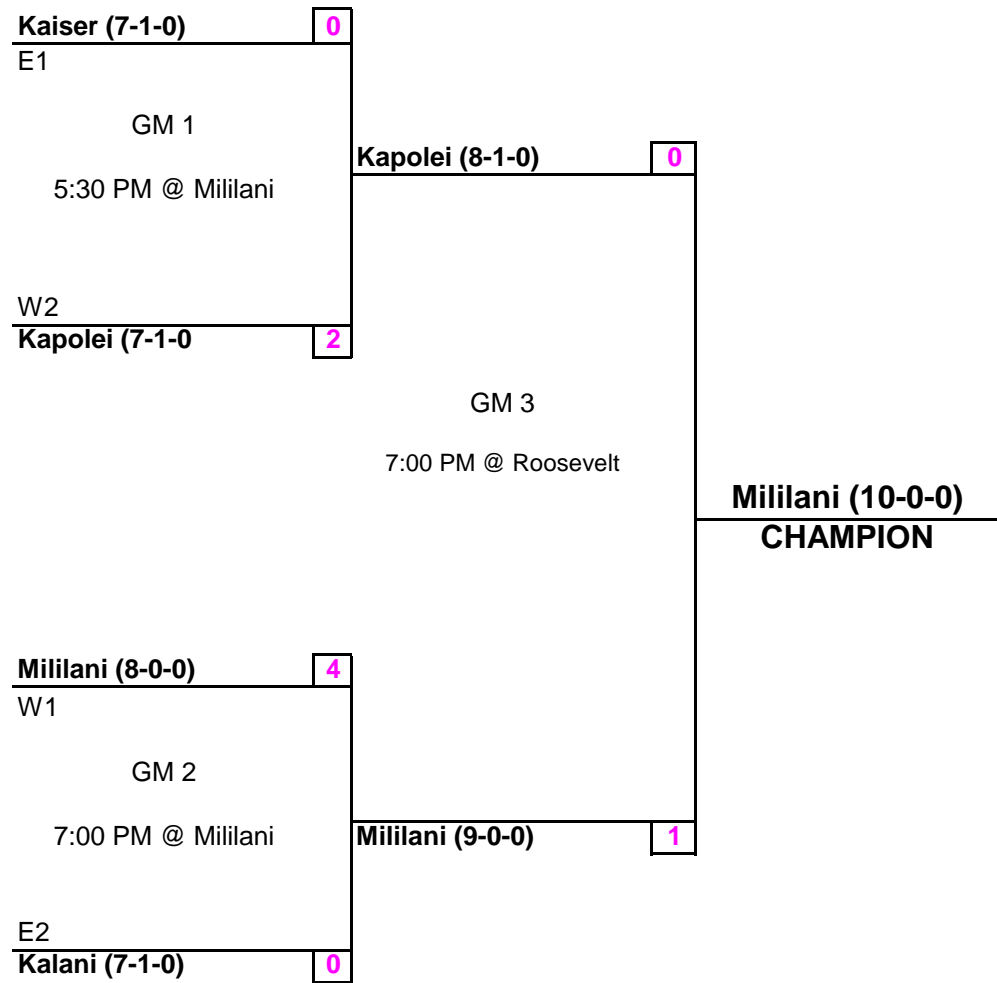

2016-17 OIA SOCCER CHAMPIONSHIP PLAYOFFS - JV BOYS DIVISION I

WED JAN 18

FRI JAN 20

Higher Bracket (L)
Lower Bracket (D)

2016-17 OIA SOCCER CHAMPIONSHIP PLAYOFFS - JV BOYS DIVISION II

WED JAN 18

FRI JAN 20

Higher Bracket (L)
Lower Bracket (D)

2016-17 OIA SOCCER CHAMPIONSHIP PLAYOFFS - BOYS DIVISION DI

MON JAN 23

TUES JAN 24

THURS JAN 26

SAT JAN 28

MON JAN 23	TUES JAN 24	THURS JAN 26	SAT JAN 28
	Mililani (9-0-1) 2		
Castle (4-4-2) 2	W1 GM 5 7:00 PM @ Mililani	Mililani (10-0-1) 3	
E4 GM 1 5:30 PM @ Pearl City	Castle (5-4-2) 0	GM 11 7:00 PM @ Castle	Mililani (11-0-1) 0
W5 Radford (4-5-1) 0	Kalani (7-1-2) 3	Kalani (8-1-2) 2	
E2 Pearl City (8-1-1) 3	GM 6 5:30 PM @ Mililani		
W3 GM 2 7:00 PM @ Pearl City	Pearl City (9-1-1) 0		
E6 Roosevelt (3-3-4) 1			GM 15 6:30 PM @ Castle (TV)
			Kapolei (11-0-2) CHAMPION
	Kapolei (8-0-2) 6		
Kahuku (6-1-3) 4	W2 GM 7 7:00 PM @ Kapolei	Kapolei (9-0-2) 1	Mililani (11-1-1) 2nd
E3 GM 3 7:00 PM @ Kahuku	Kahuku (7-1-3) 0	GM 12 5:30 PM @ Castle	
W6 Waipahu (3-6-1) 0	Kaiser (9-0-1) 3	Kapolei (10-0-2) 1	
	E1 GM 8 5:30 PM @ Kapolei	Kaiser (10-0-1) 0	** FRI JAN 27
Campbell (7-3-0) 5	Campbell (8-3-0) 0		Kalani (8-2-2) 0
W4 GM 4 5:30 PM @ Kahuku			L11 GM 14 **7:00 PM @ Kailua
E5 Moanalua (4-5-1) 0		Kaiser (10-1-1) 2	Kaiser (11-1-1) 3rd
		* WED JAN 25	Kalani (8-3-2) 4th
		Castle (5-5-2) 0	
	L5 GM 9 * 5:30 PM @ Kailua	Pearl City (10-2-1) 3	
	L6 Pearl City (9-2-1) 5	GM 13 **5:30 PM @ Kailua	Pearl City (11-2-1) 5th
	Kahuku (7-2-3) 0	Campbell (9-4-0) 1	
	L7 GM 10 * 7:00 PM @ Kailua		Campbell (9-5-0) 6th
	L8 Campbell (8-4-0) 2		