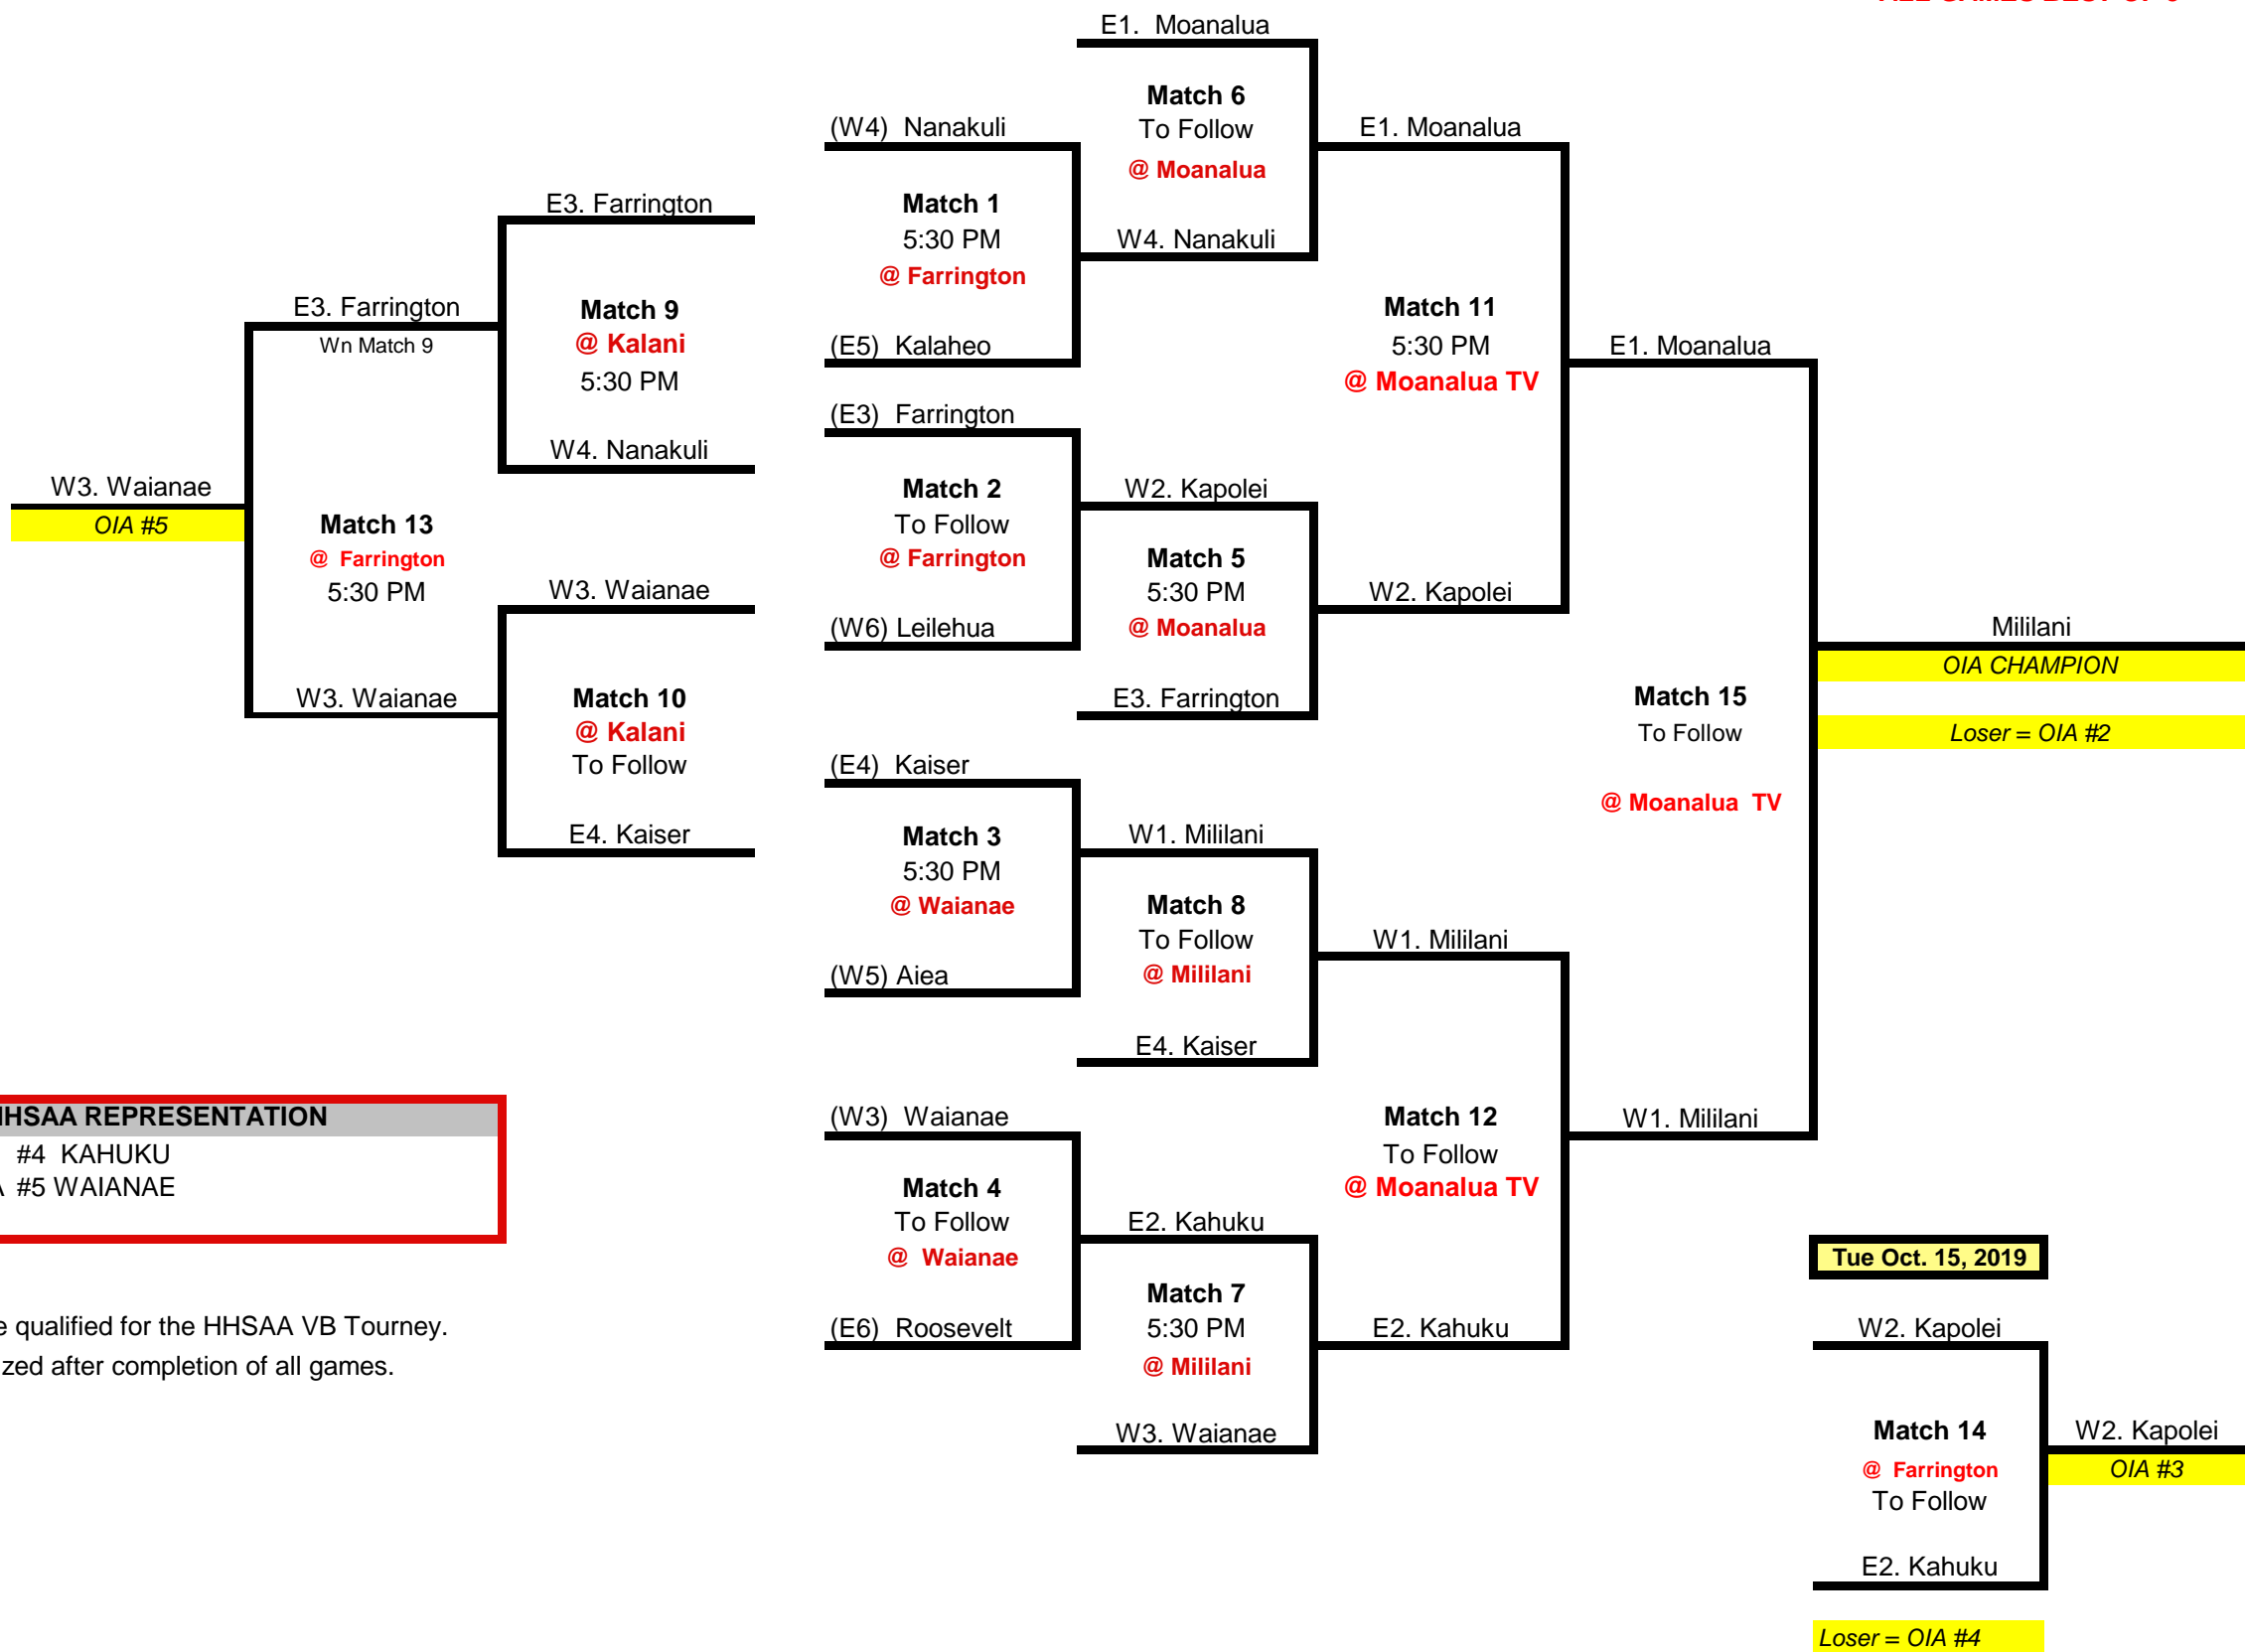

HHSAA REPRESENTATION
 #1 MILILANI #4 KAHUKU
 #2 MOANALUA #5 WAIANAE
 #3 KAPOLEI

Alpha Order 1-4
 All 5 teams have qualified for the HHSAA VB Tourney.
 Seed to be finalized after completion of all games.