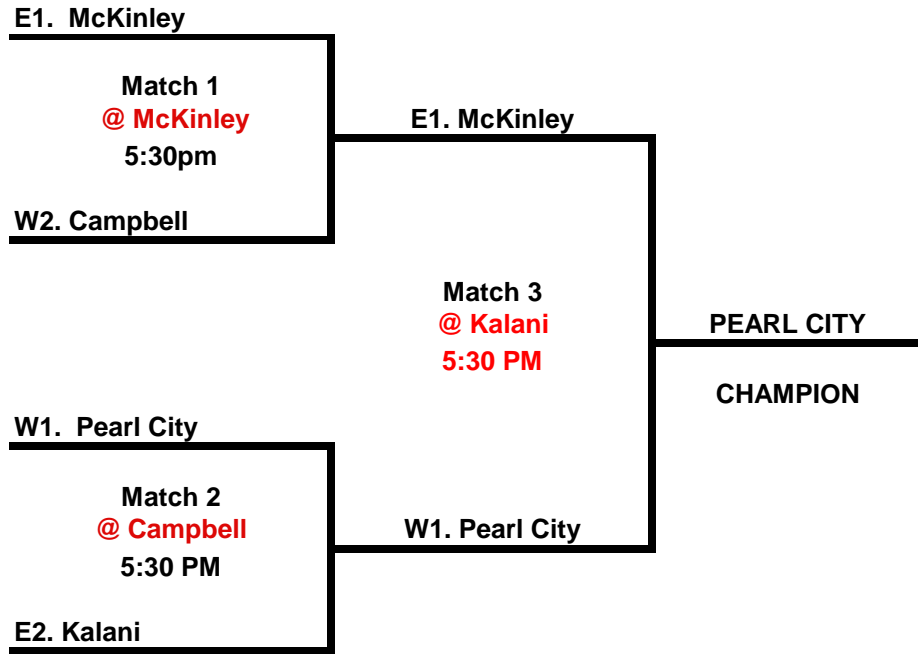

2019 OIA DII - WHITE GIRL'S VOLLEYBALL CHAMPIONSHIPS

Mon Oct. 07, 2019	Tue Oct. 08, 2019

REVISED 10/8/19
ALL GAMES BEST OF 3