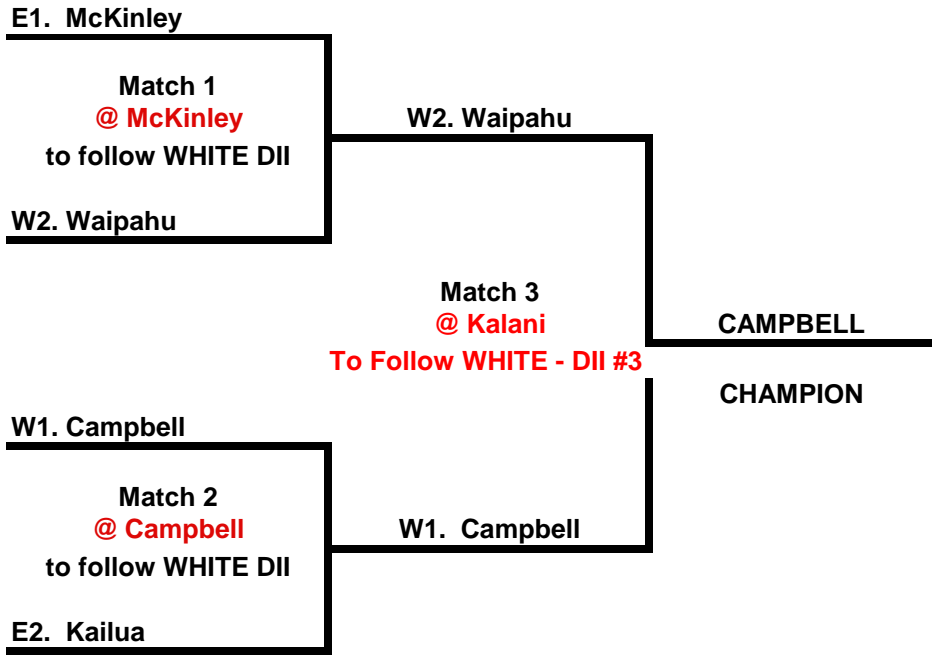

2019 OIA DII - JV GIRL'S VOLLEYBALL CHAMPIONSHIPS

Mon Oct. 07, 2019	Tue Oct. 08, 2019

REVISED 10/8/19
ALL GAMES BEST OF 3