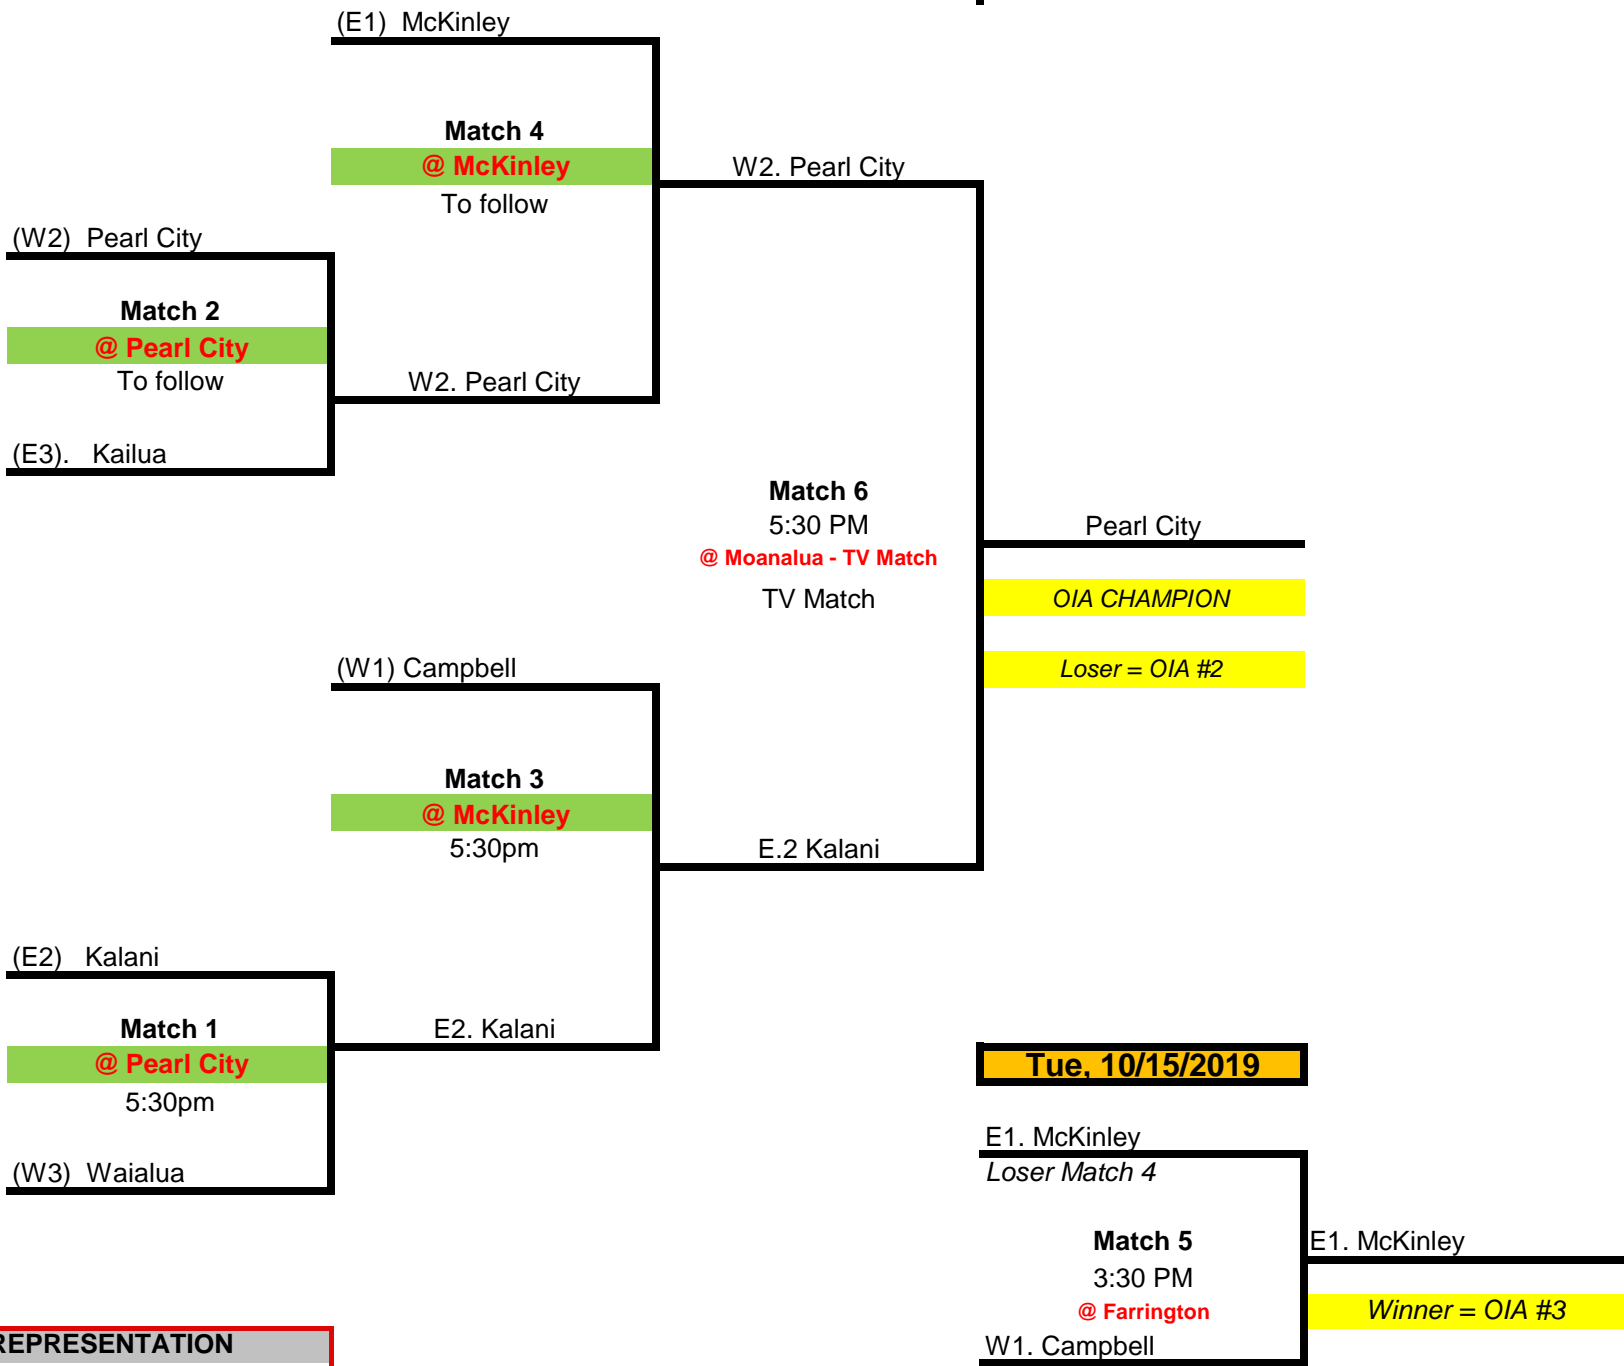

2019 OIA - DII GIRL'S VOLLEYBALL DIVISION PLAYOFFS AND CHAMPIONSHIPS

	Wed, 10/9/2019	Thur, 10/10/2019	Wed, 10/16/2019

REVISED 10/10/19
ALL GAMES BEST OF 5

HHSAA REPRESENTATION
#1 - PEARL CITY
#2 - KALANI
#3 - MCKINLEY