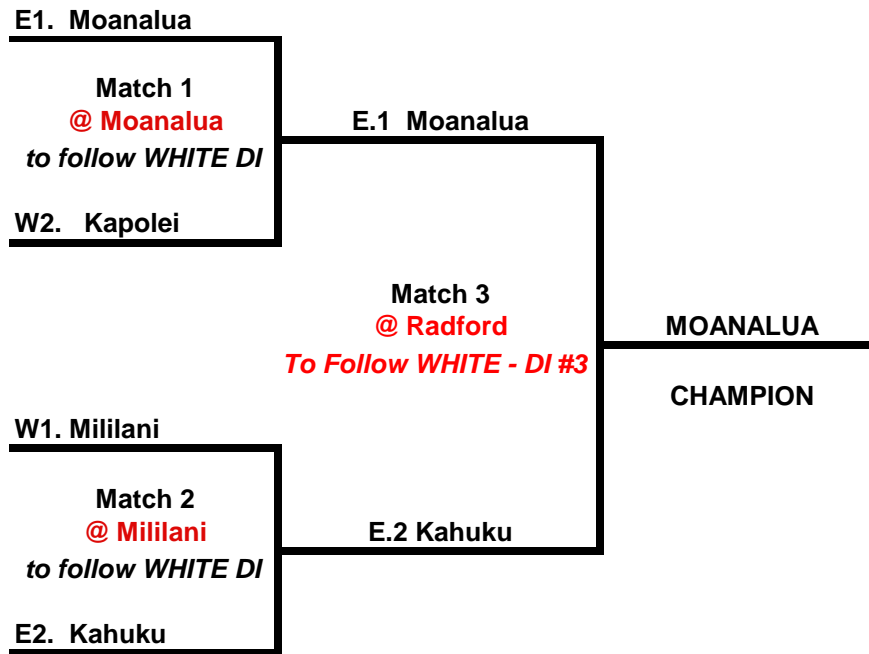

HHSAA REPRESENTATION
 #1 MILILANI #4 KAHUKU
 #2 MOANALUA #5 WAIANAE
 #3 KAPOLEI

Alpha Order 1-4
 All 5 teams have qualified for the HHSAA VB Tourney.
 Seed to be finalized after completion of all games.

2019 OIA - DII GIRL'S VOLLEYBALL DIVISION PLAYOFFS AND CHAMPIONSHIPS

	Wed, 10/9/2019	Thur, 10/10/2019	Wed, 10/16/2019
--	----------------	------------------	-----------------

REVISED 10/10/19
ALL GAMES BEST OF 5

HHSAA REPRESENTATION
#1 - PEARL CITY
#2 - KALANI
#3 - MCKINLEY

2019 OIA DI - JV GIRL'S VOLLEYBALL CHAMPIONSHIPS

Mon Oct. 07, 2019	Tue Oct. 08, 2019
-------------------	-------------------

REVISED 10/8/19
ALL GAMES BEST OF 3