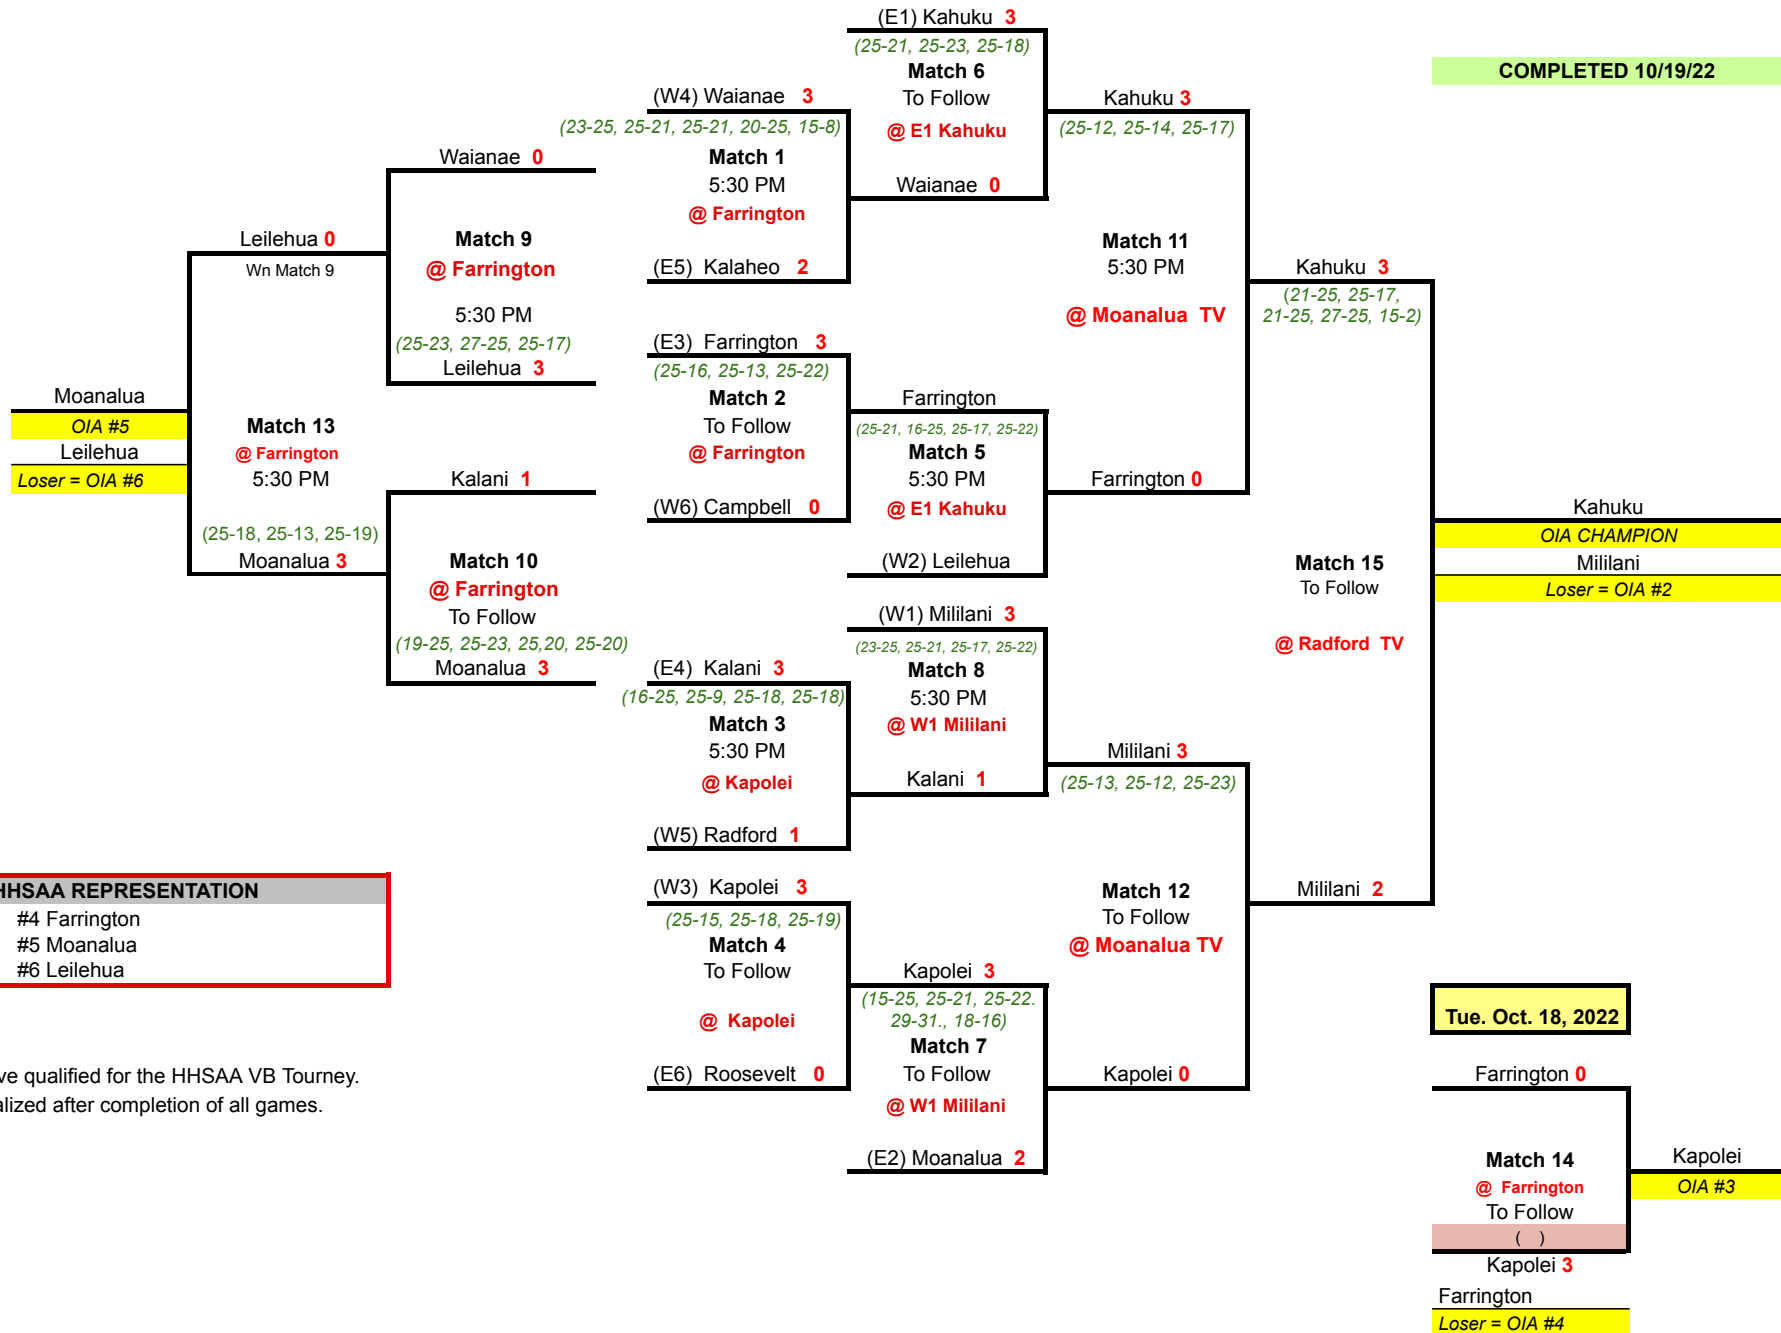

# 2022 OIA - DI GIRL'S VOLLEYBALL DIVISION PLAYOFFS AND CHAMPIONSHIPS

Farron

Tue. Oct. 18, 2022
Mon. Oct. 17, 2022
Wed. Oct. 12, 2022
Thu. Oct. 13, 2022
Mon. Oct. 17, 2022
Wed. Oct 19, 2022

ALL GAMES BEST OF 5