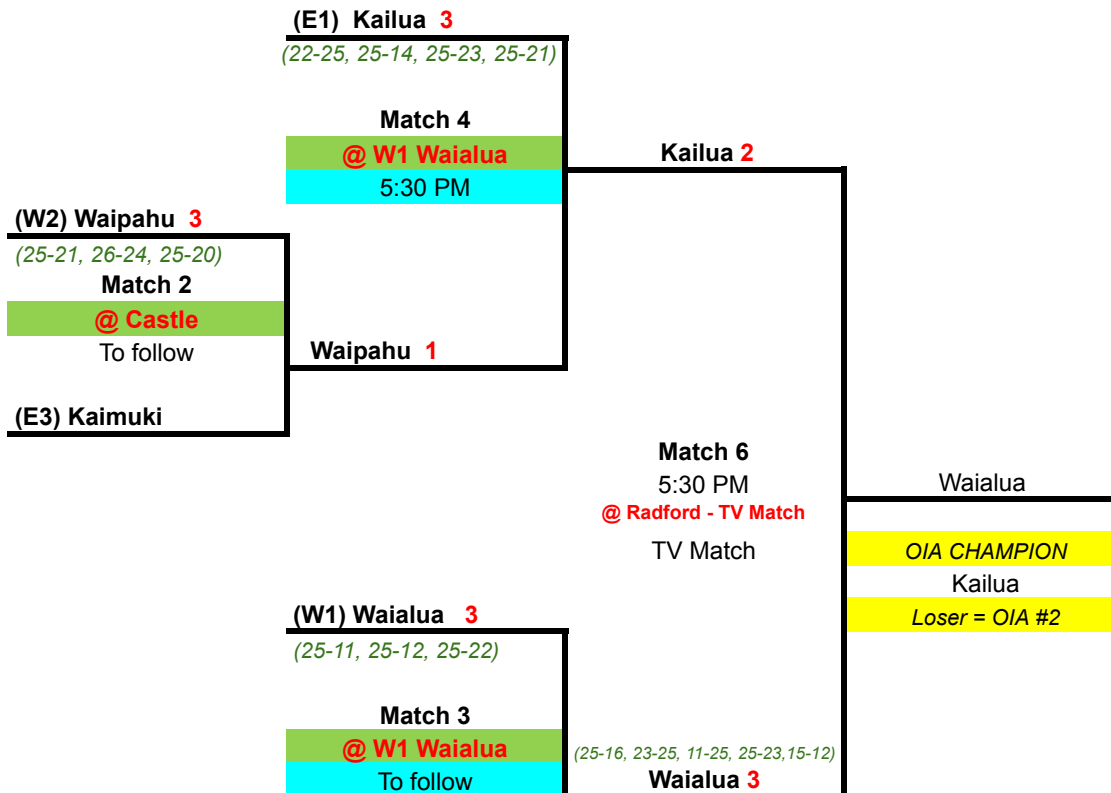

# 2022 OIA - DI GIRL'S VOLLEYBALL DIVISION PLAYOFFS AND CHAMPIONSHIPS

Farron

Tue. Oct. 18, 2022
Mon. Oct. 17, 2022
Wed. Oct. 12, 2022
Thu. Oct. 13, 2022
Mon. Oct. 17, 2022
Wed. Oct 19, 2022

ALL GAMES BEST OF 5

Tue. Oct. 18, 2022

Loser = OIA #4

2022 OIA - DII GIRL'S VOLLEYBALL DIVISION PLAYOFFS AND CHAMPIONSHIPS

ALL GAMES BEST OF 5

Tue. Oct. 11, 2022    Wed. Oct. 12, 2022    Wed. Oct 19, 2022

Completed 10/19/22

OIA CHAMPION  
Kailua  
Loser = OIA #2

Only needed if OIA needs a #3 for HHSAA

Tue. Oct. 18, 2022

Loser Match 4

**Match 5**  
3:30 PM  
**@**

**HHSAA REPRESENTATION**  
#1 Waialua  
#2 Kailua

2022 OIA DI - JV GIRL'S VOLLEYBALL CHAMPIONSHIPS

Mon. Oct. 10, 2022      Tue. Oct. 11, 2022

ALL GAMES BEST OF 3

UPDATED 10/11/22 8:30pm

E1. Moanalua 2

(25-13, 25-11)

Match 1

@ Moanalua

to follow WHITE DI

W2. Kapolei 0