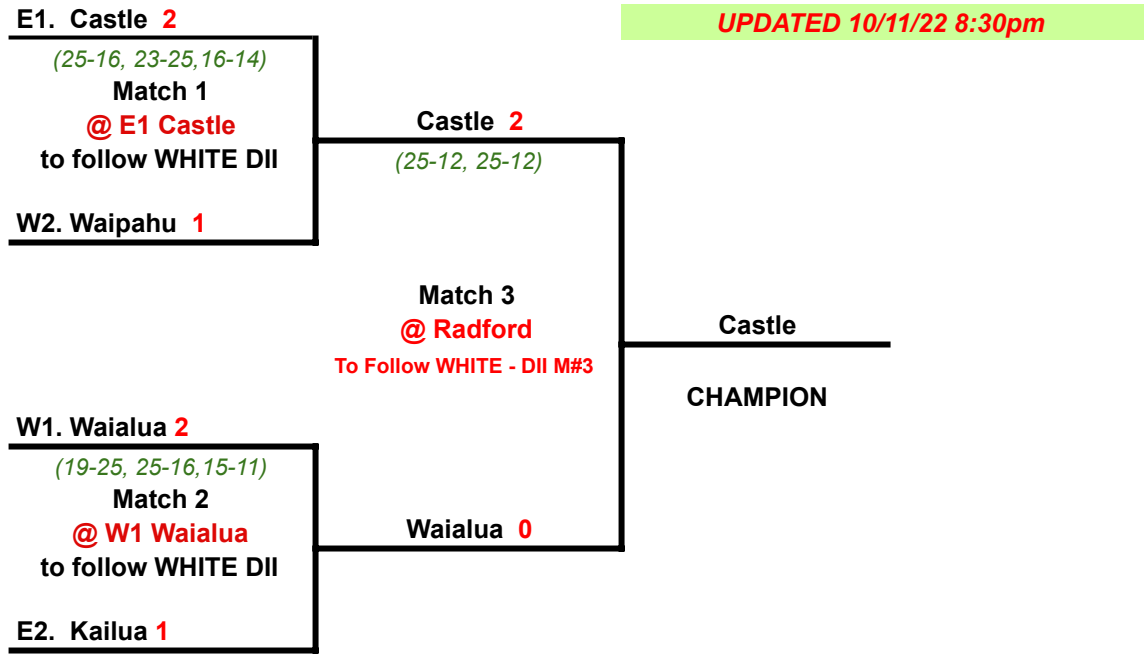

Match 2

@ Mililani

to follow WHITE DI

(26-24, 25-14)

Mililani 2

E2. Kahuku 1

2022 OIA DII - JV GIRL'S VOLLEYBALL CHAMPIONSHIPS

Mon. Oct 10 2022	Tue. Oct. 11 2022
------------------	-------------------

ALL GAMES BEST OF 3

2022 OIA DI - WHITE GIRL'S VOLLEYBALL CHAMPIONSHIP2

Mon. Oct 10, 2022      Tue. Oct. 11, 2022

ALL GAMES BEST OF 3

**E1. Kahuku 2**  
(25-17, 25-17)  
**Match 1**  
**@ Moanalua**  
**5:30 PM**  
**W2. Kapolei 0**